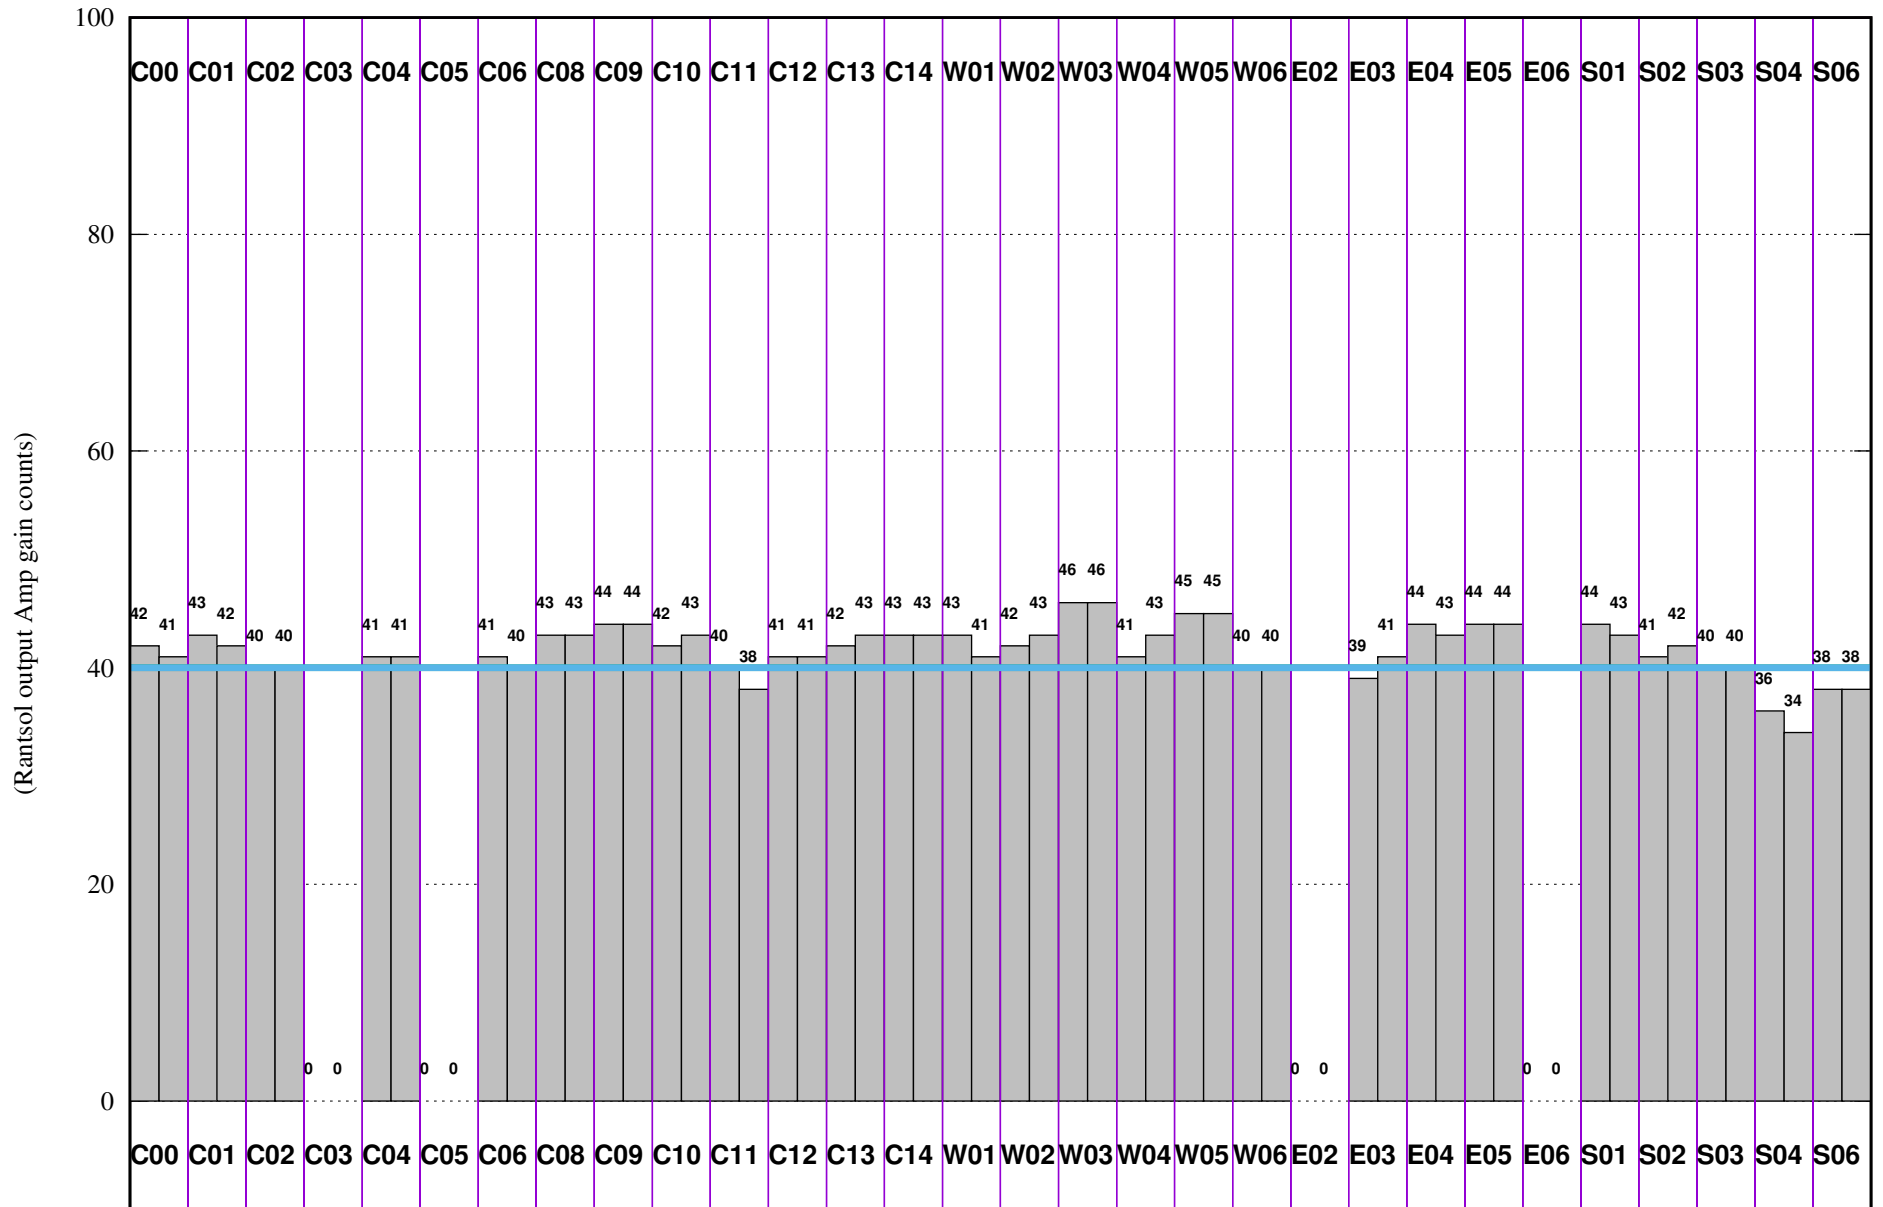

FRINGE STATUS (Rf:306.000,306.000 MHz., LO1:255.000,255.000 MHz., LO4/5:149.000,156.000 MHz.)

( File:/gsbifrddata1/01apr/3902801apr2021\_gsb.lta, scan:0, chan:150, Src:3C147, Date:01Apr2021 18:17:38)