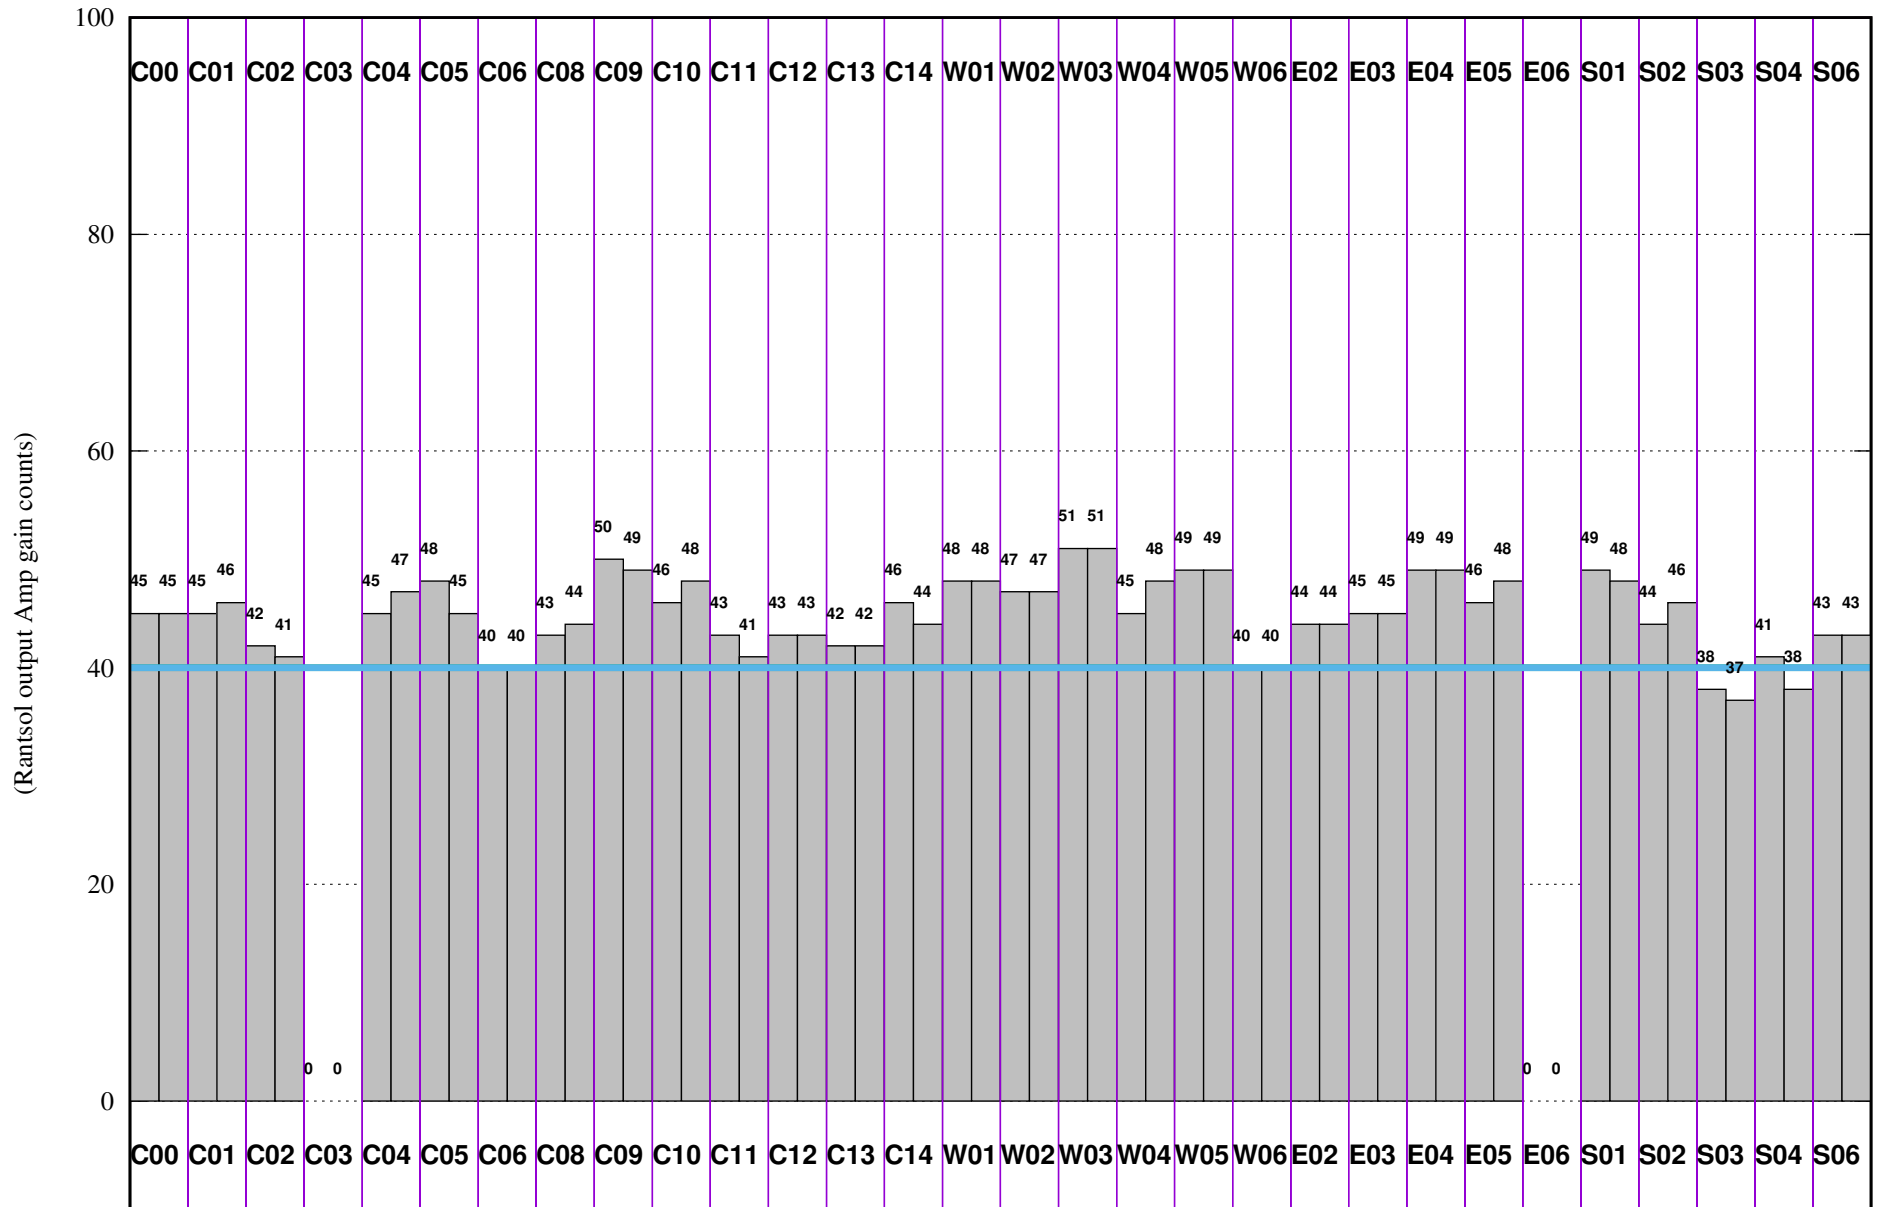

FRINGE STATUS (Rf:306.000,306.000 MHz., LO1:255.000,255.000 MHz., LO4/5:149.000,156.000 MHz.)

(File:/gsbifrddata1/01apr/39_32_01apr2021_gsb.lta, scan:0, chan:150, Src:3C286, Date:01Apr2021 23:15:42)