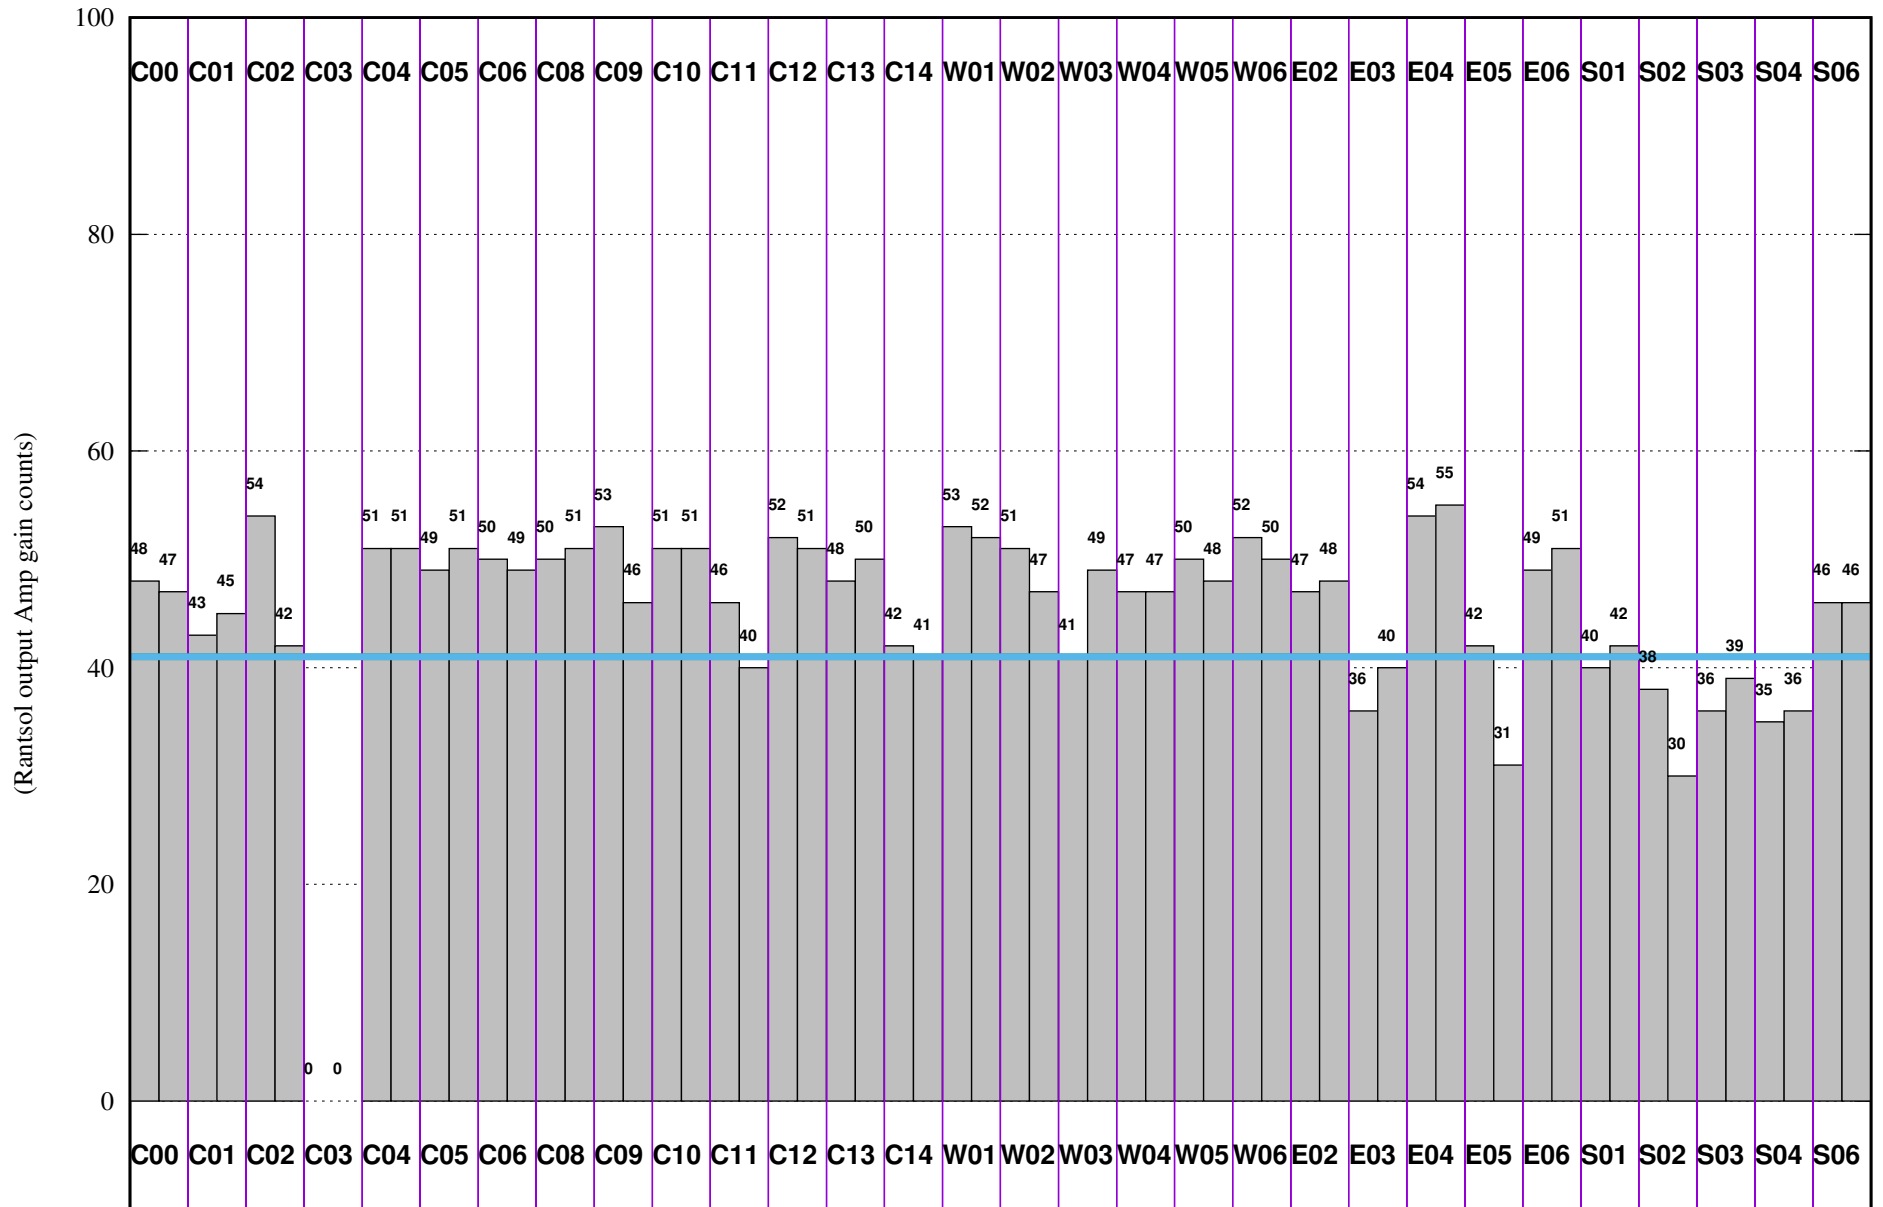

FRINGE STATUS (Rf:591.000,591.000 MHz., LO1:540.000,540.000 MHz., LO4/5:149.000,156.000 MHz.)

( File:/gsbifrddata1/01aug/40\_25\_01aug2021\_gsb.lta, scan:0, chan:150, Src:3C48, Date:01Aug2021 00:52:35)