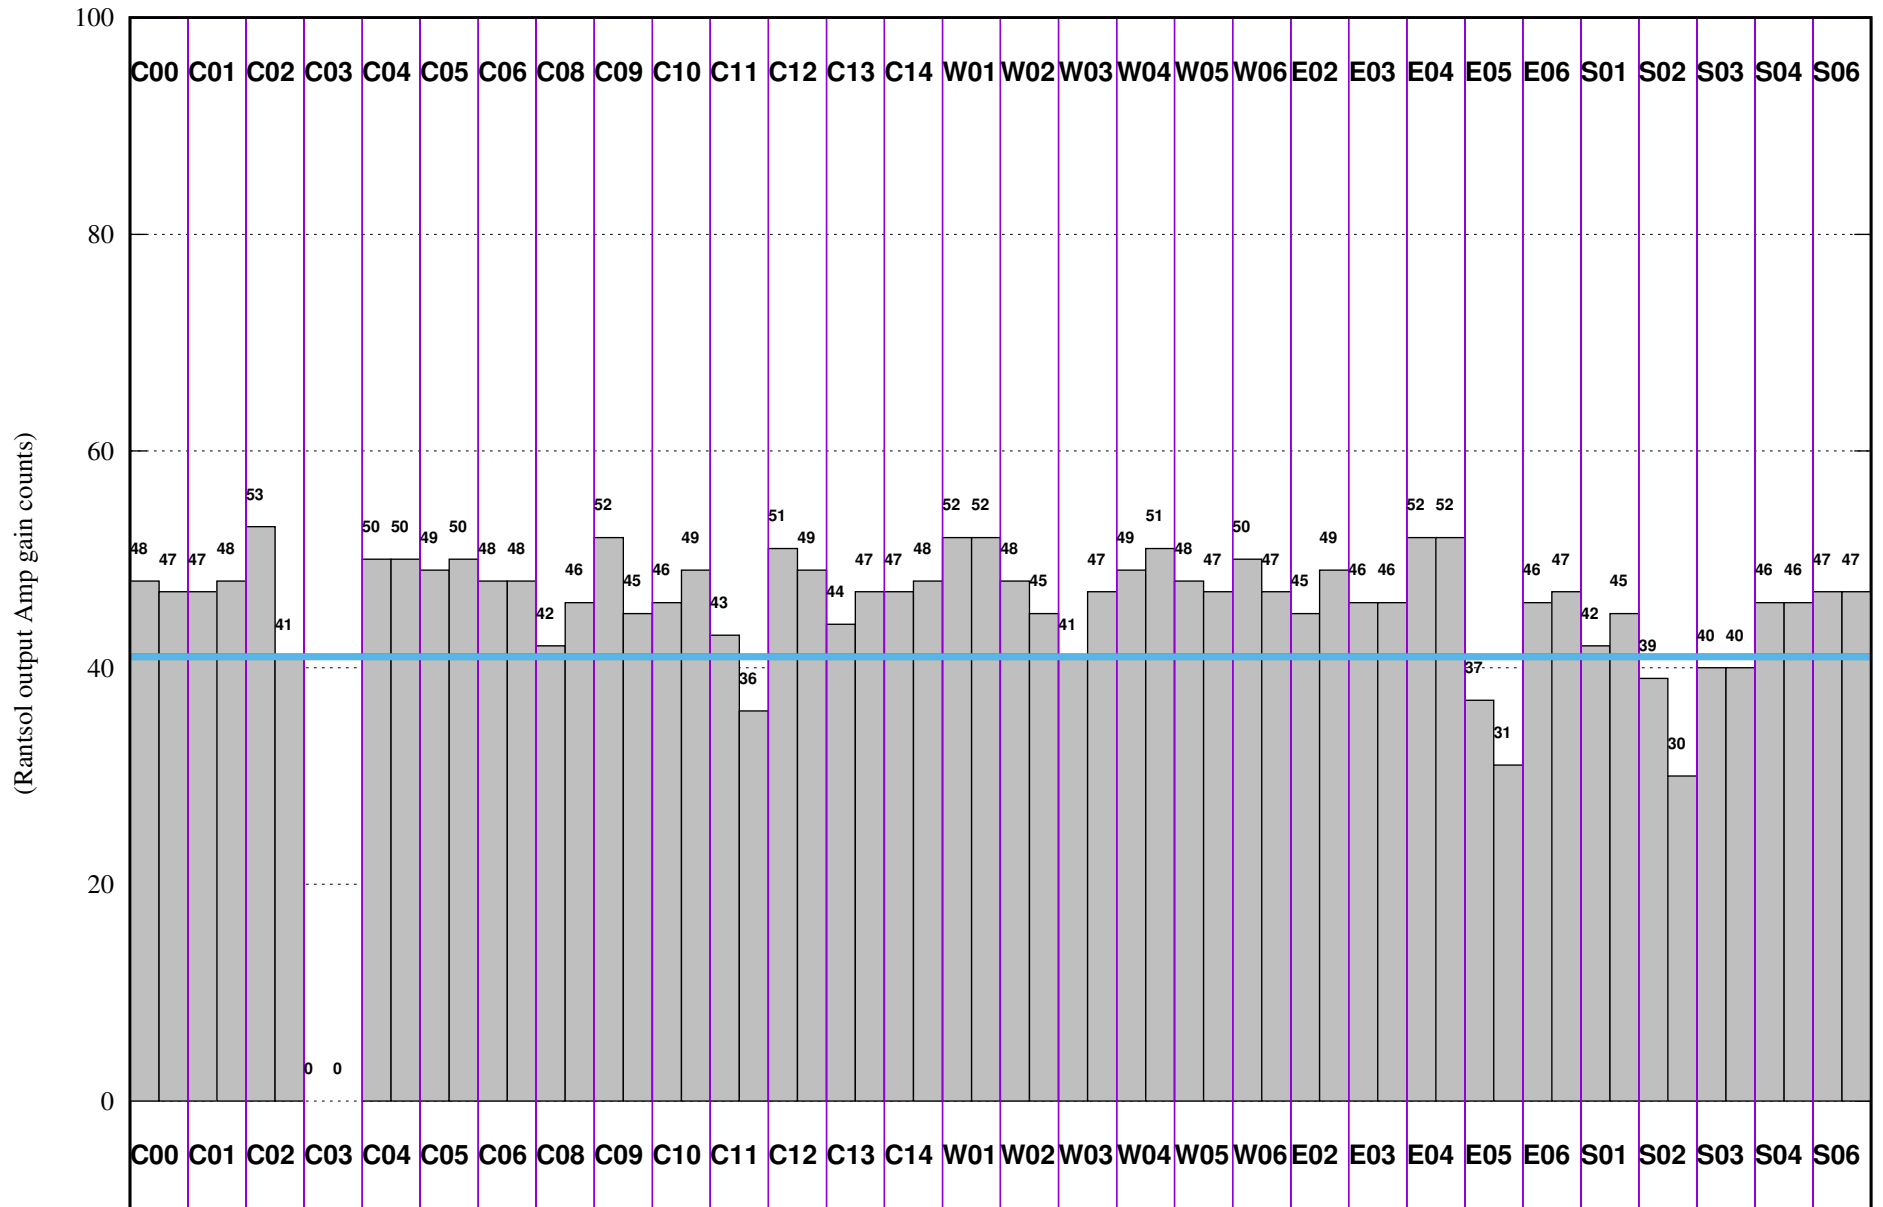

FRINGE STATUS (Rf:591.000,591.000 MHz., LO1:540.000,540.000 MHz., LO4/5:149.000,156.000 MHz.)

(File:/gsbifrddata1/01aug/40_02_01aug2021_gsb.lta, scan:0, chan:150, Src:3C147, Date:01Aug2021 13:12:09)