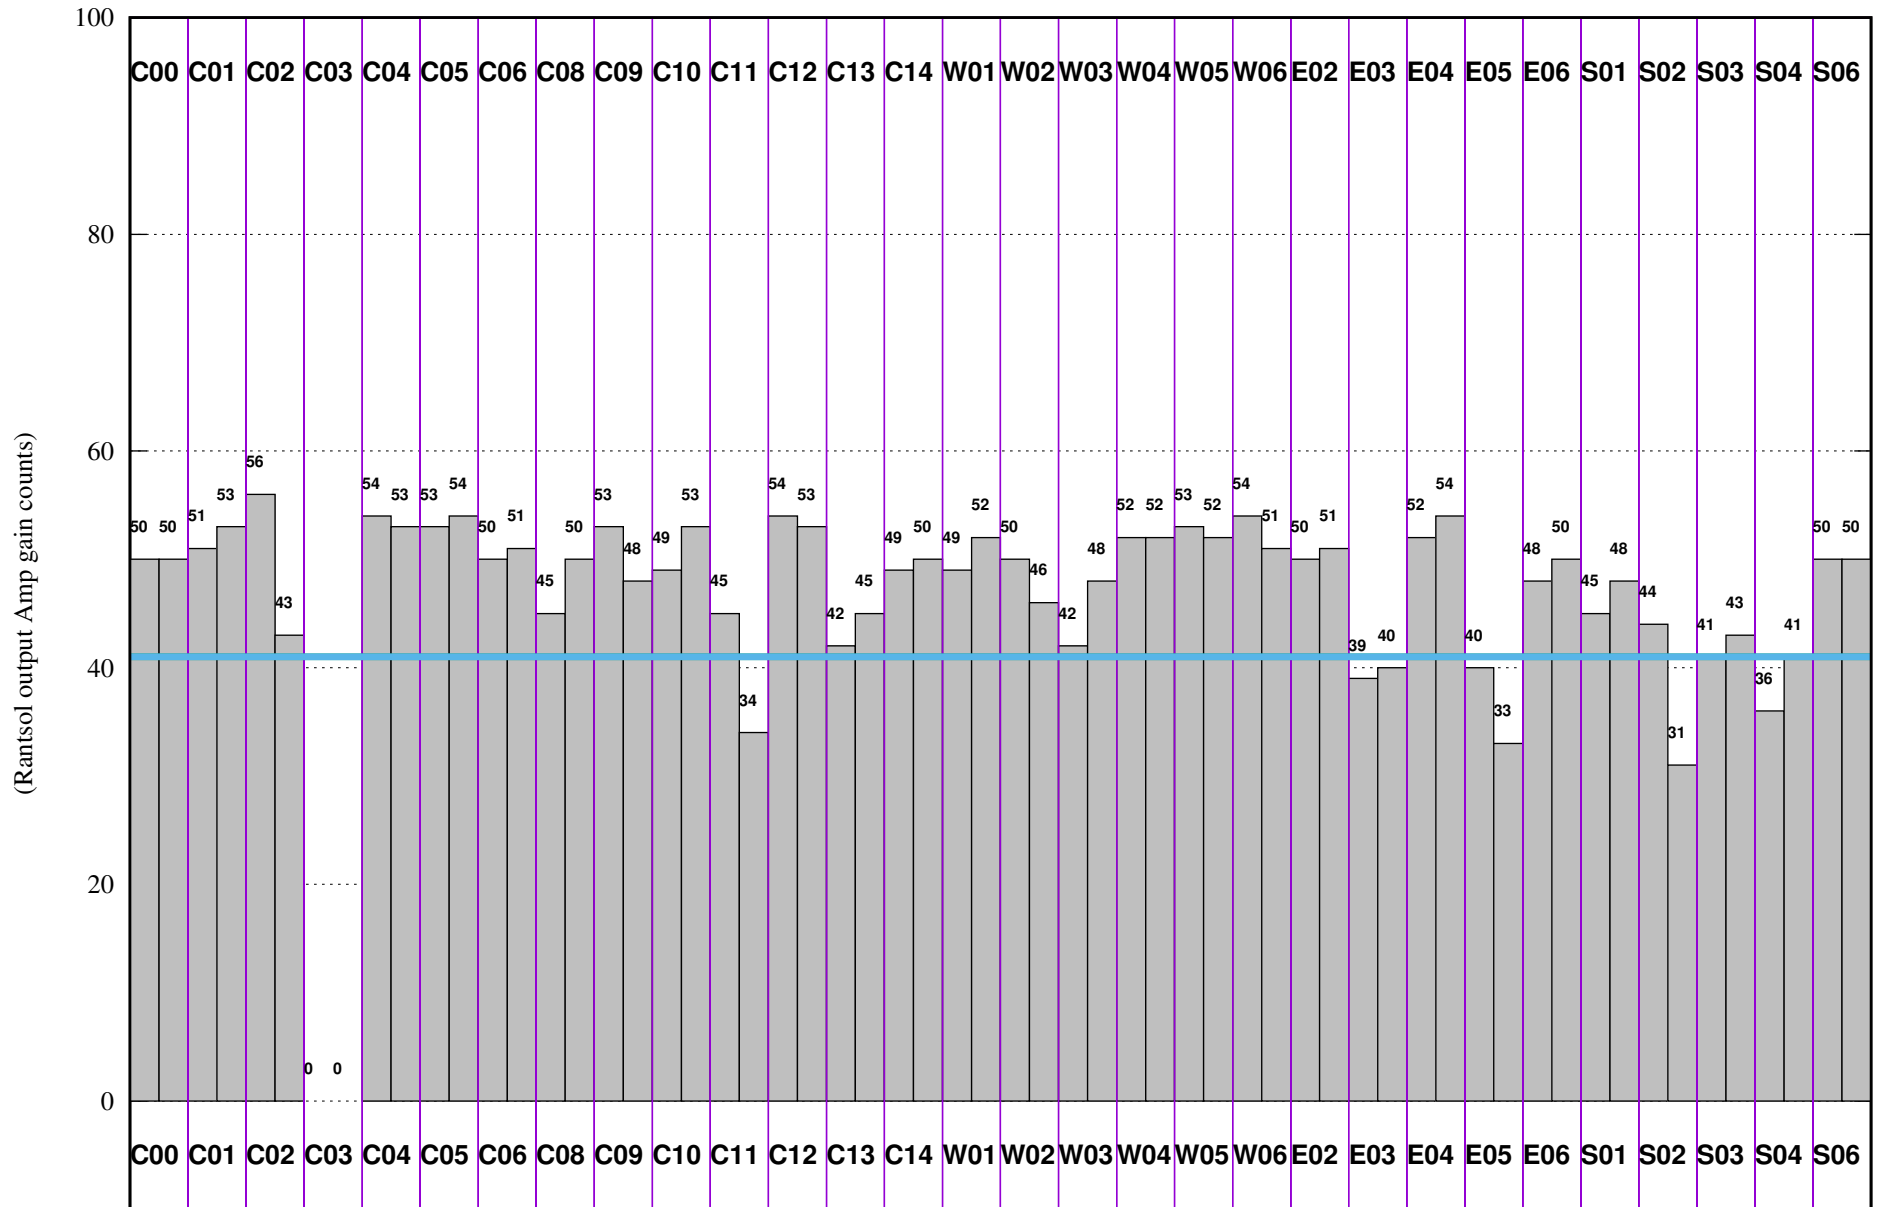

FRINGE STATUS (Rf:591.000,591.000 MHz., LO1:540.000,540.000 MHz., LO4/5:149.000,156.000 MHz.)

(File:/gsbifrddata1/01aug/40_25_01aug2021_gsb.lta.2, scan:0, chan:150, Src:3C286, Date:01Aug2021 19:19:05)