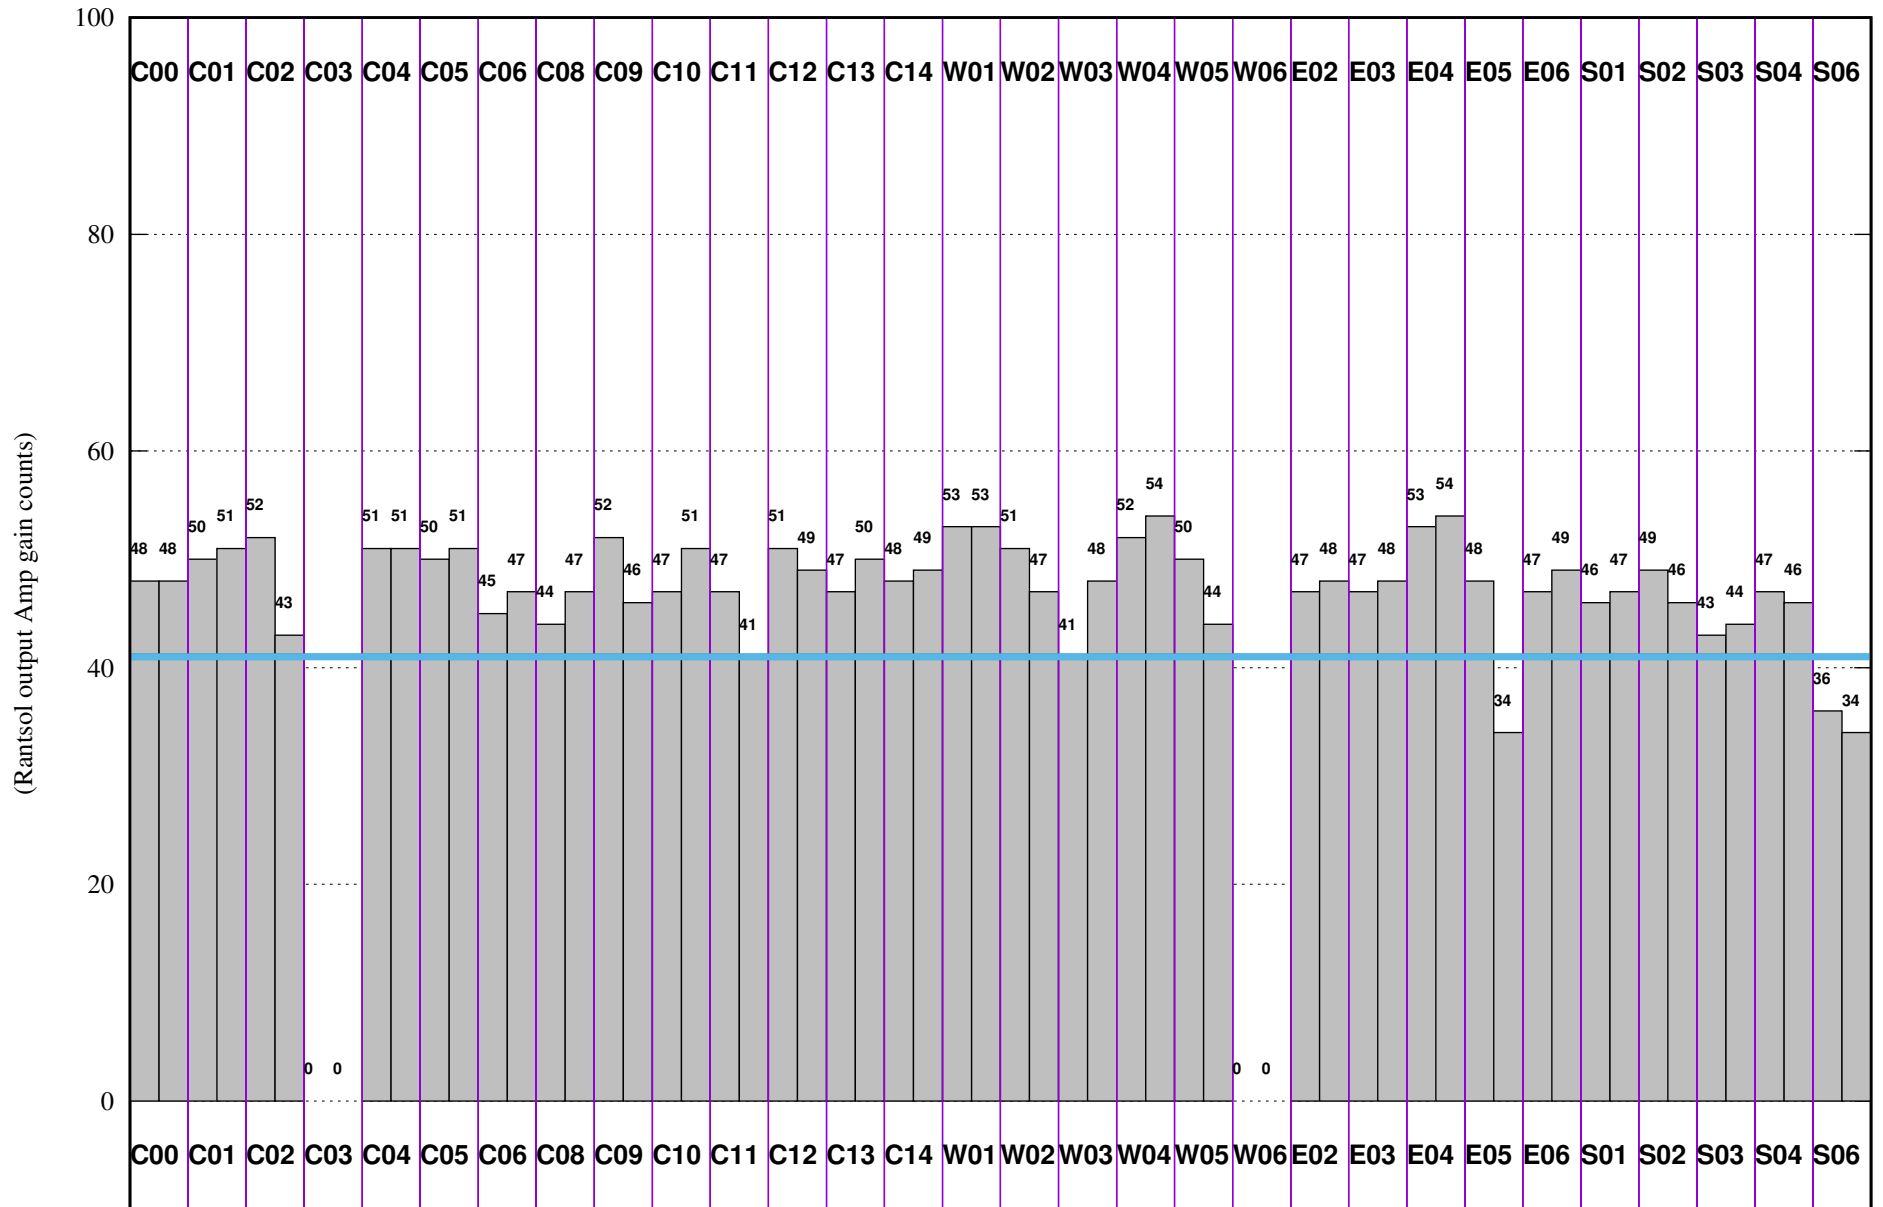

FRINGE STATUS (Rf:591.000,591.000 MHz., LO1:540.000,540.000 MHz., LO4/5:149.000,156.000 MHz.)

(File:/gsbifrddata1/01jun/40_82_01jun2021_gsb.lta, scan:0, chan:150, Src:3C147, Date:01Jun2021 15:08:46)