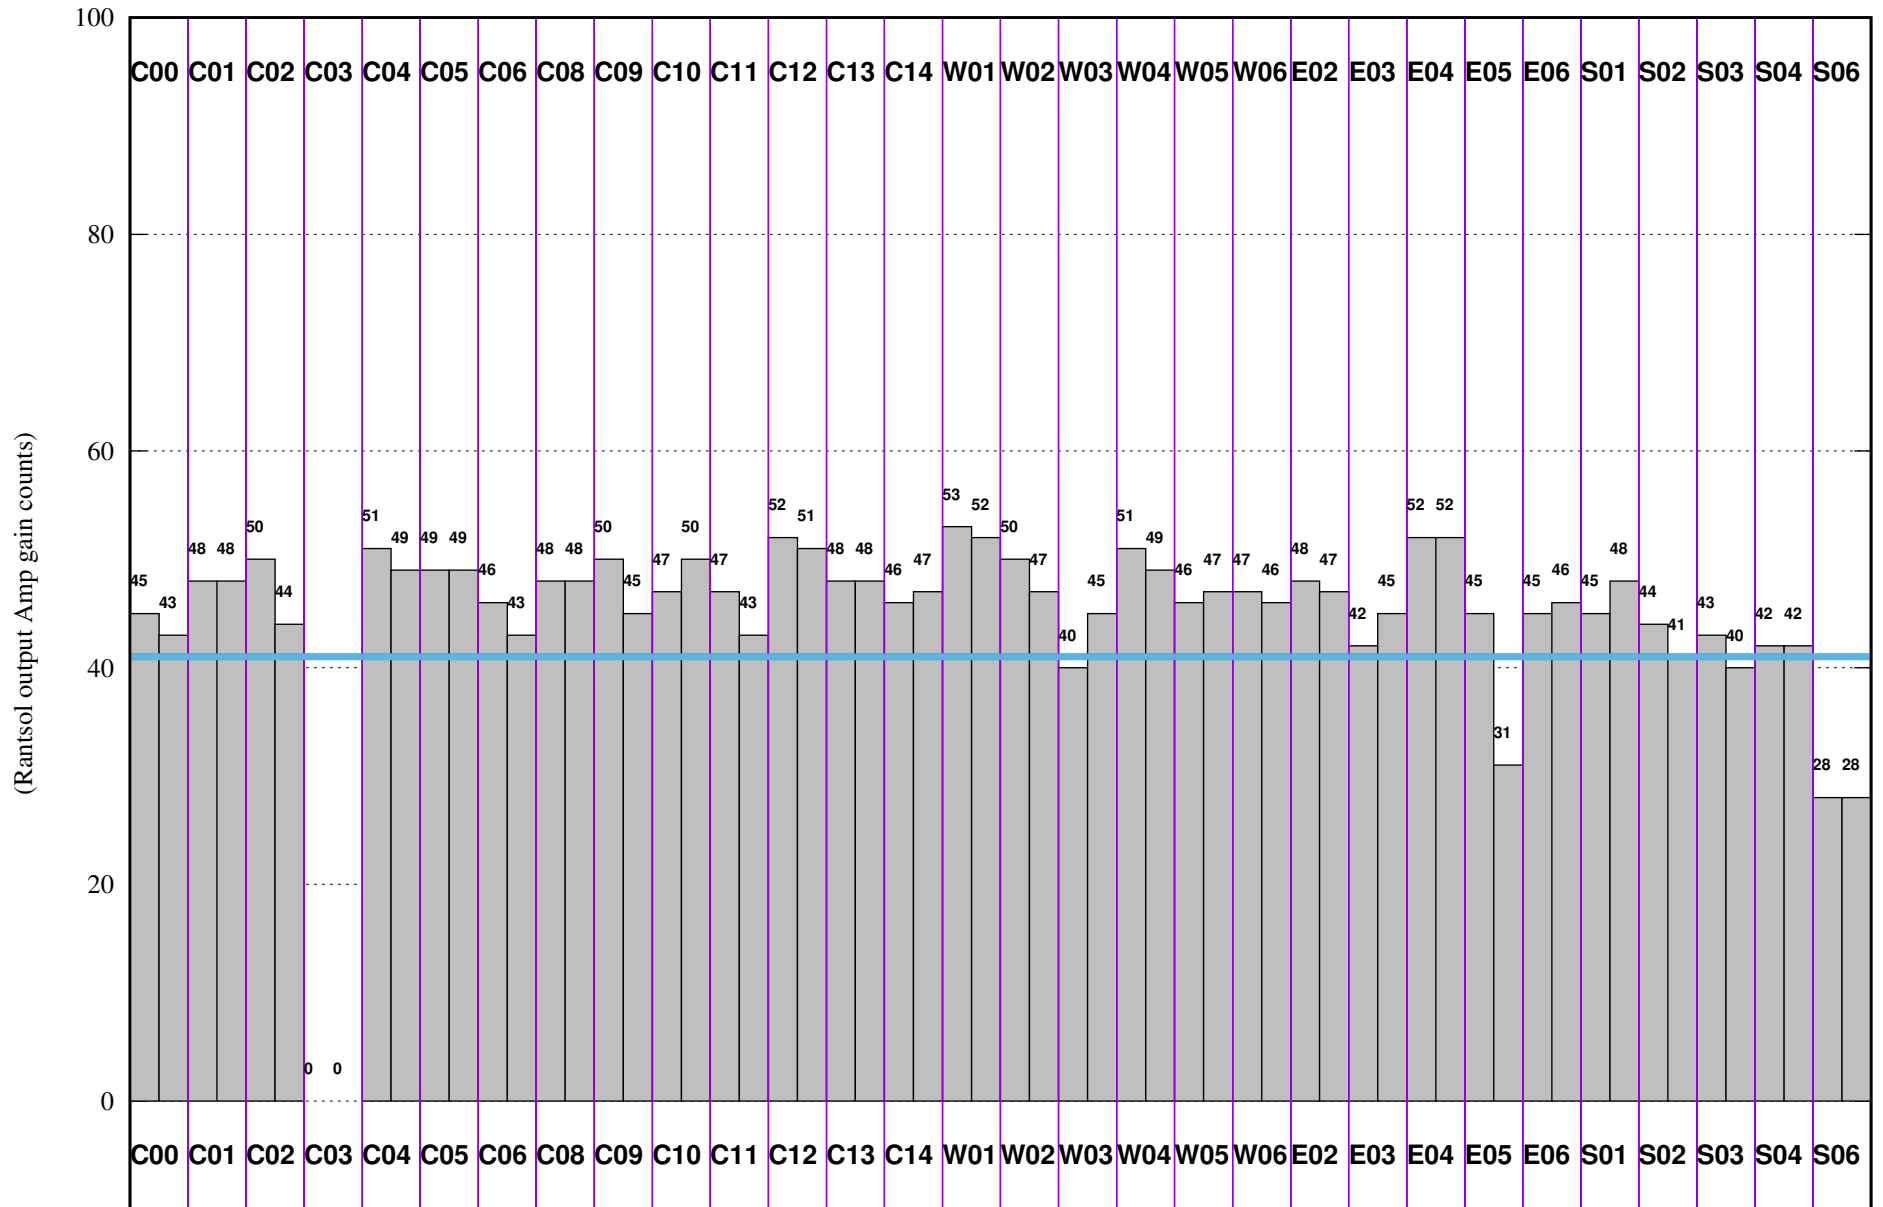

FRINGE STATUS (Rf:591.000,591.000 MHz., LO1:540.000,540.000 MHz., LO4/5:149.000,156.000 MHz.)

(File:/gsbifrddata1/01jun/40_091_01jun2021_gsb.lta, scan:0, chan:150, Src:3C147, Date:01Jun2021 17:34:56)