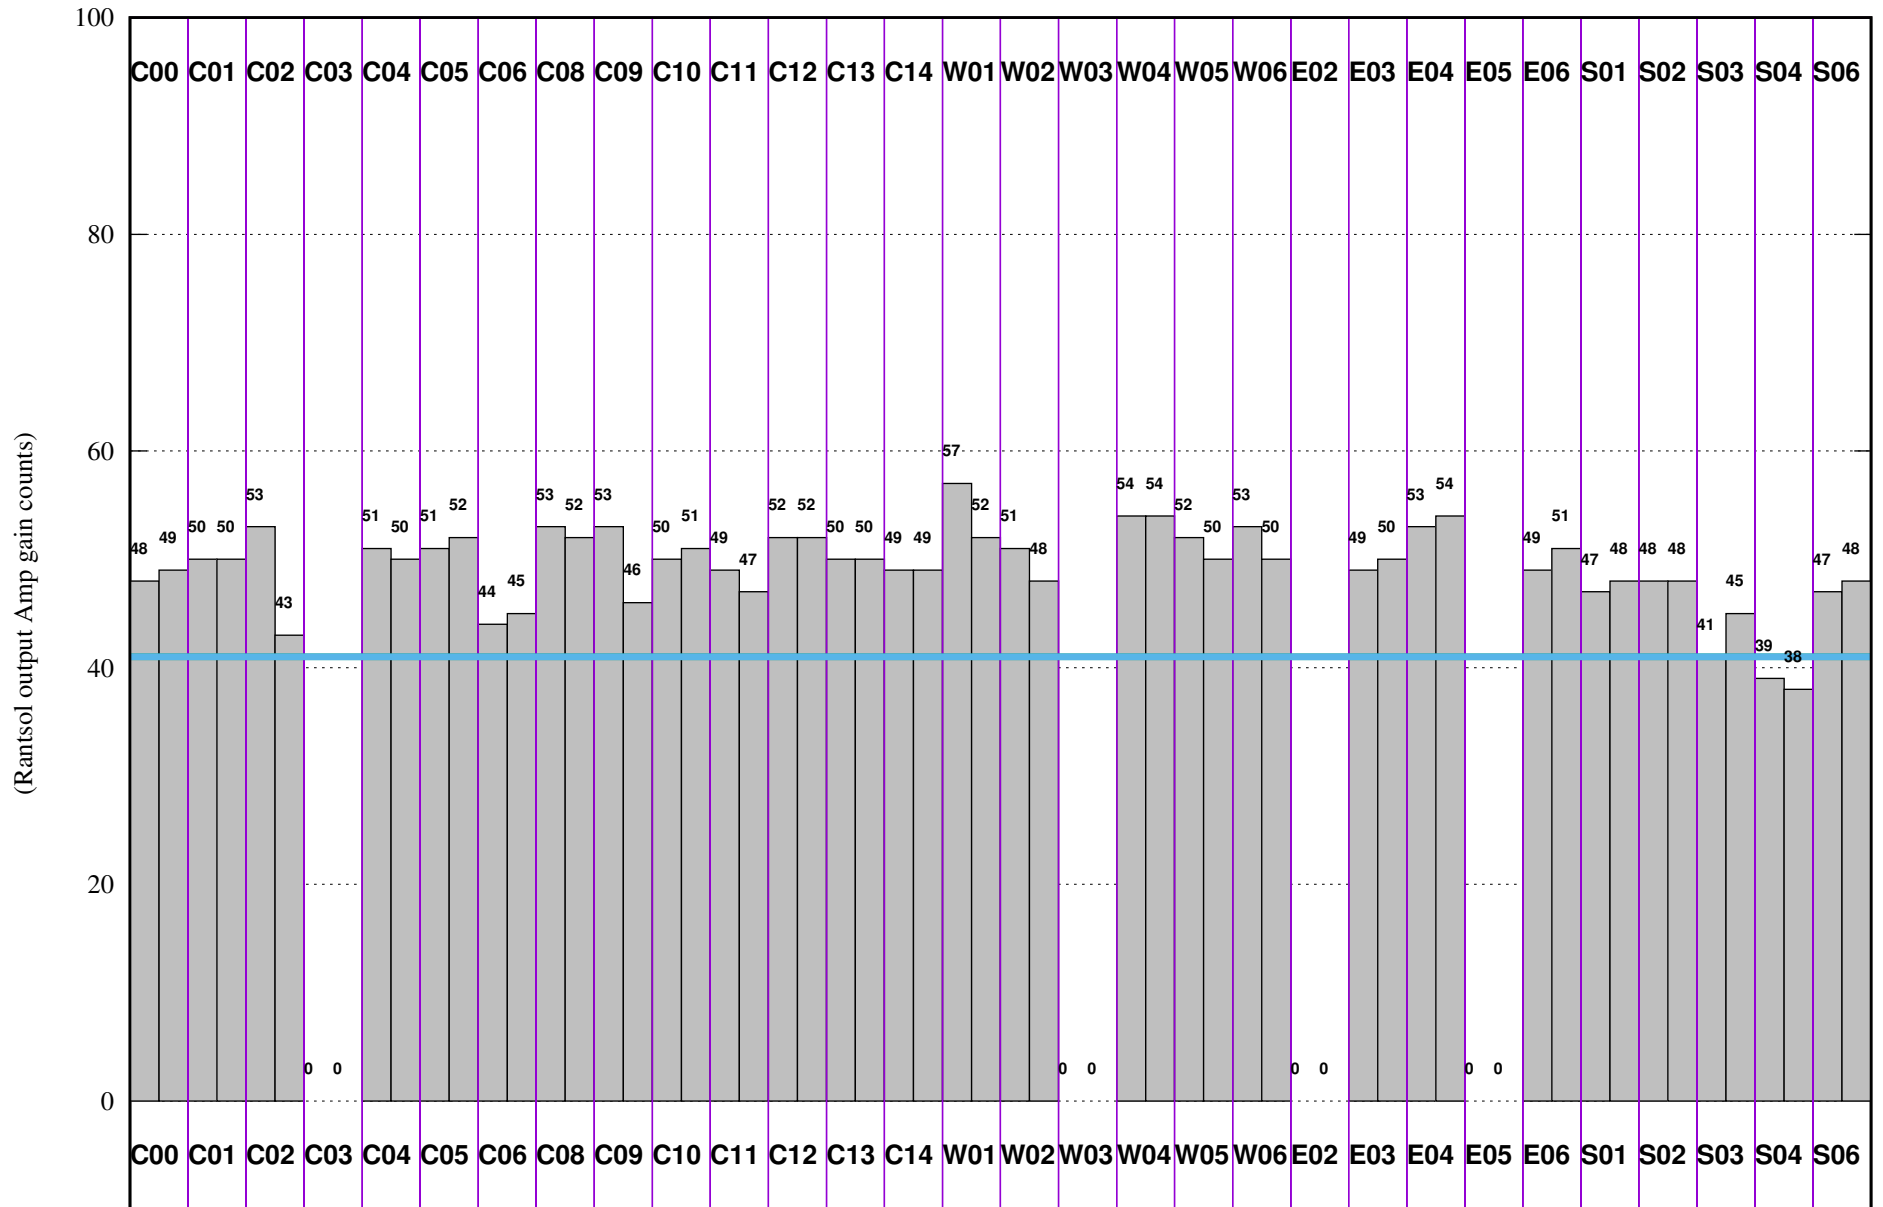

FRINGE STATUS (Rf:591.000,591.000 MHz., LO1:540.000,540.000 MHz., LO4/5:149.000,156.000 MHz.)

( File:/gsbifrddata1/02apr/ddc168\_02apr2021\_sb.lta, scan:0, chan:150, Src:3C147, Date:02Apr2021 17:40:43)