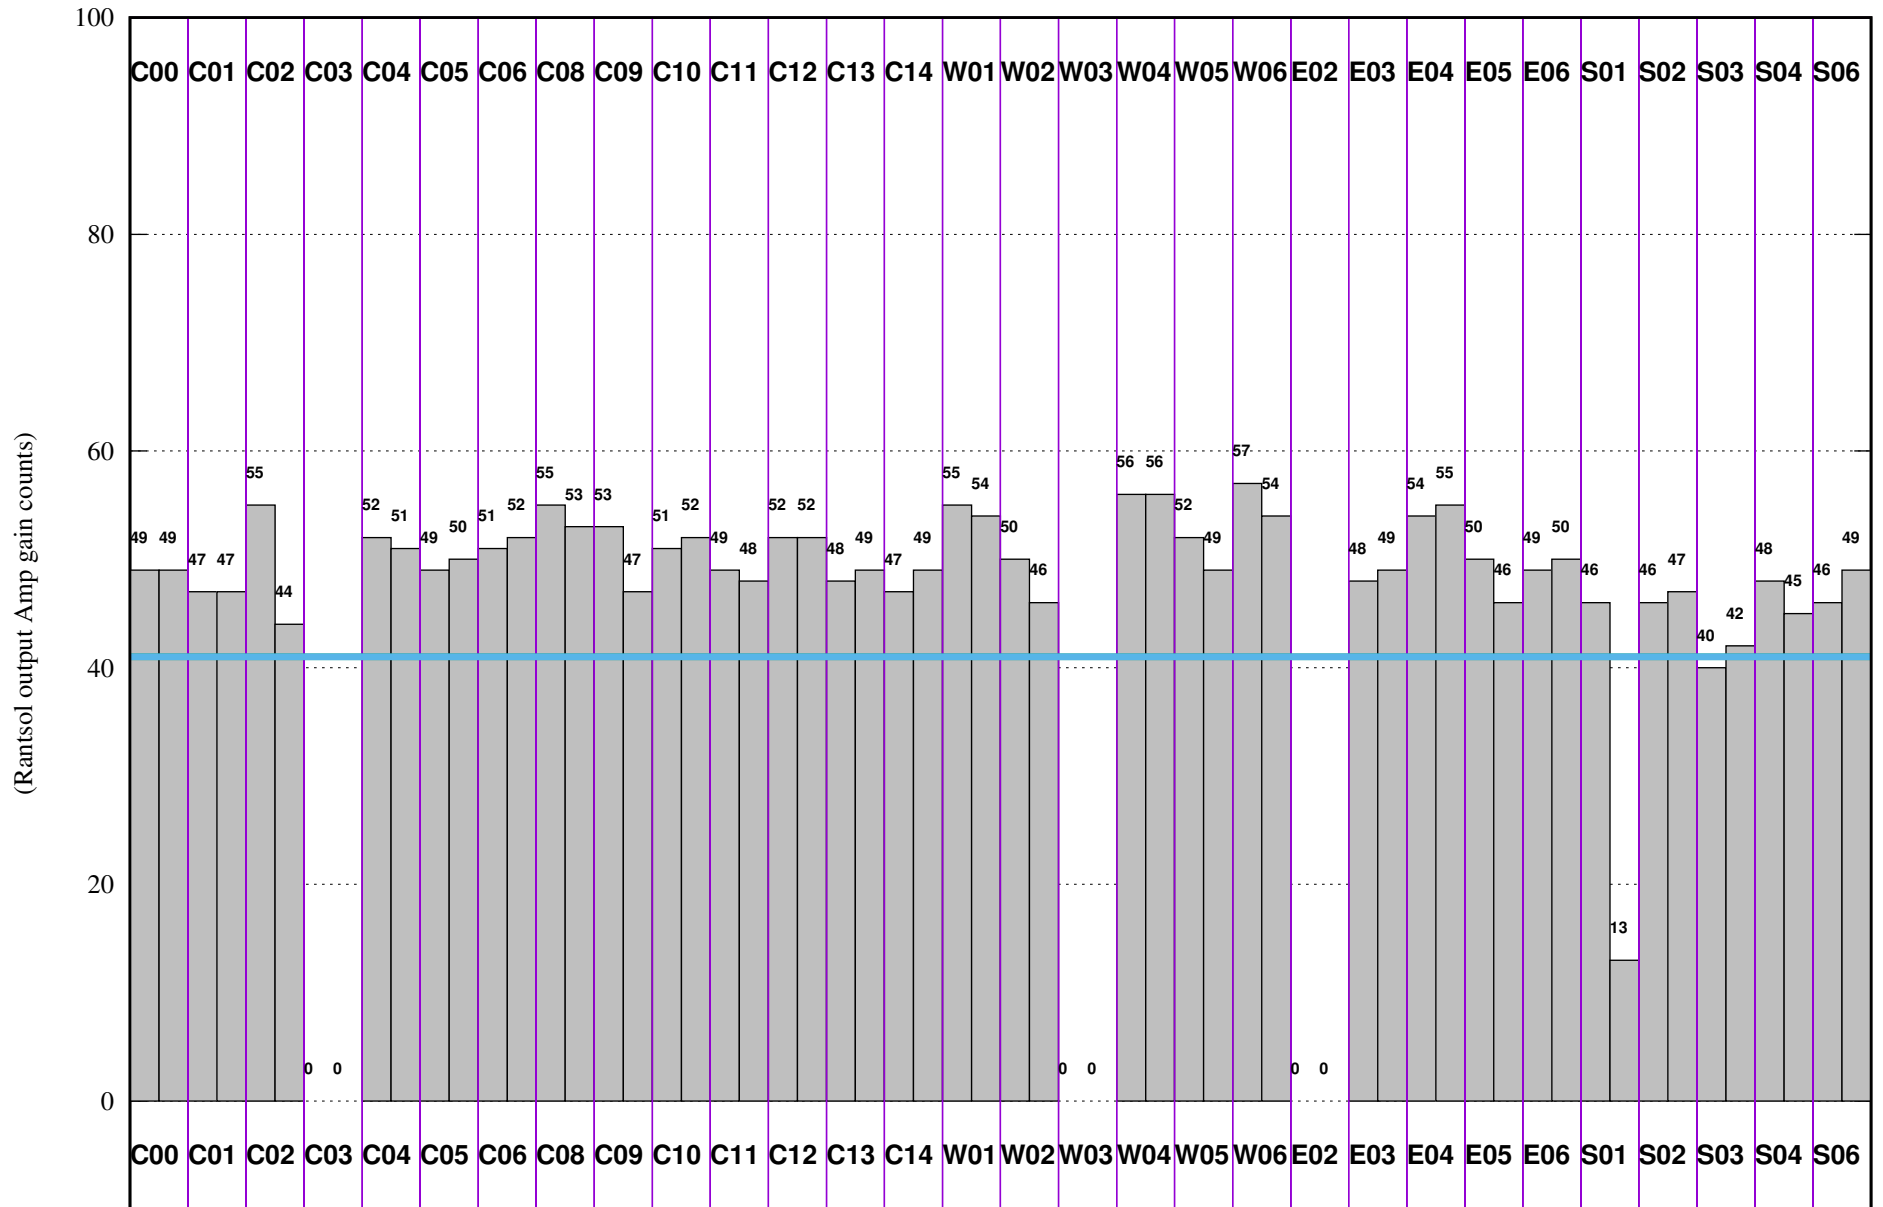

FRINGE STATUS (Rf:591.000,591.000 MHz., LO1:540.000,540.000 MHz., LO4/5:149.000,156.000 MHz.)

(File:/gsbifrddata/02jan/39_65_02jan2021.lta, scan:0, chan:150, Src:3C286, Date:02Jan2021 12:22:00)