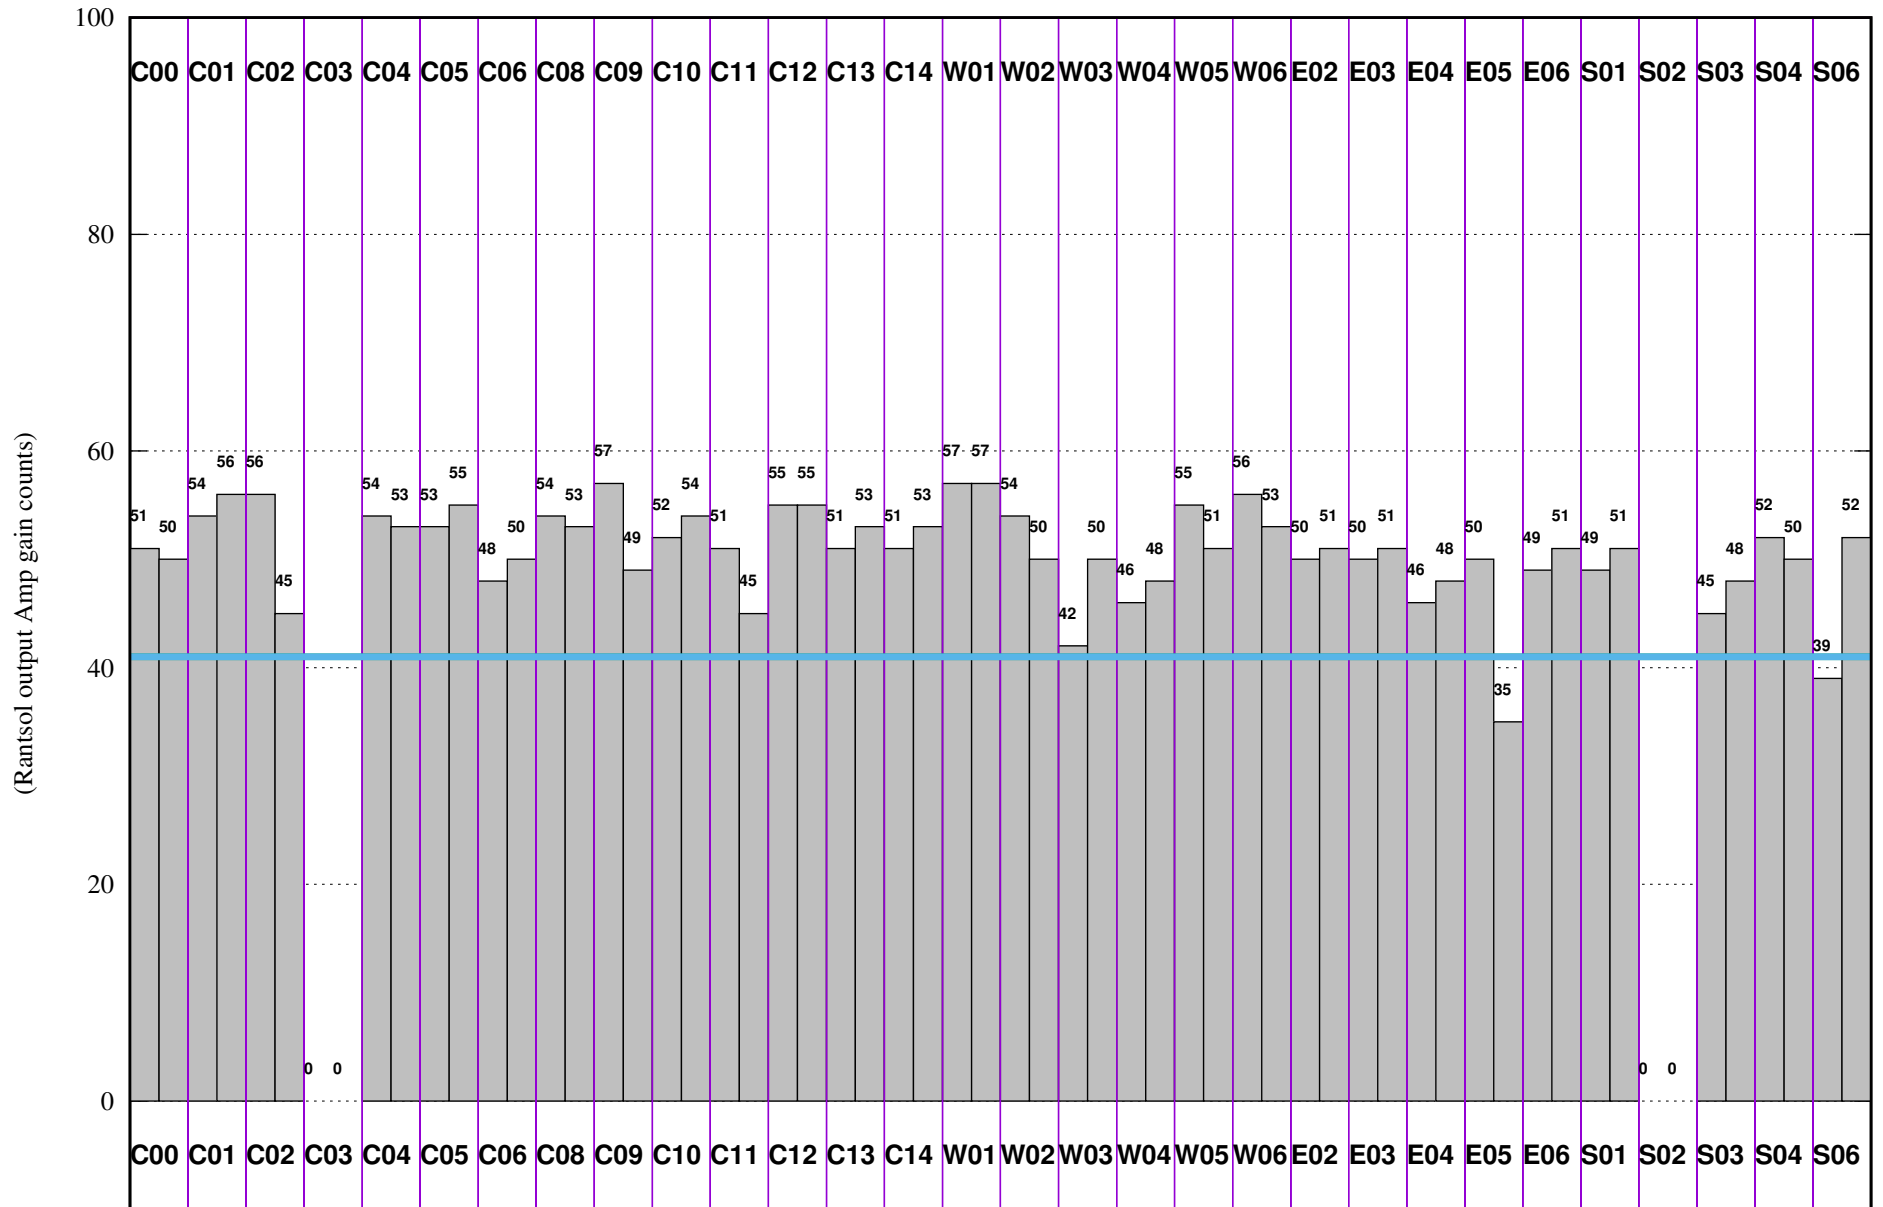

FRINGE STATUS (Rf:591.000,591.000 MHz., LO1:540.000,540.000 MHz., LO4/5:149.000,156.000 MHz.)

(File:/gsbifrddata1/03jun/40_50_3jun2021_gsb.lta, scan:0, chan:150, Src:3C286, Date:03Jun2021 00:15:22)