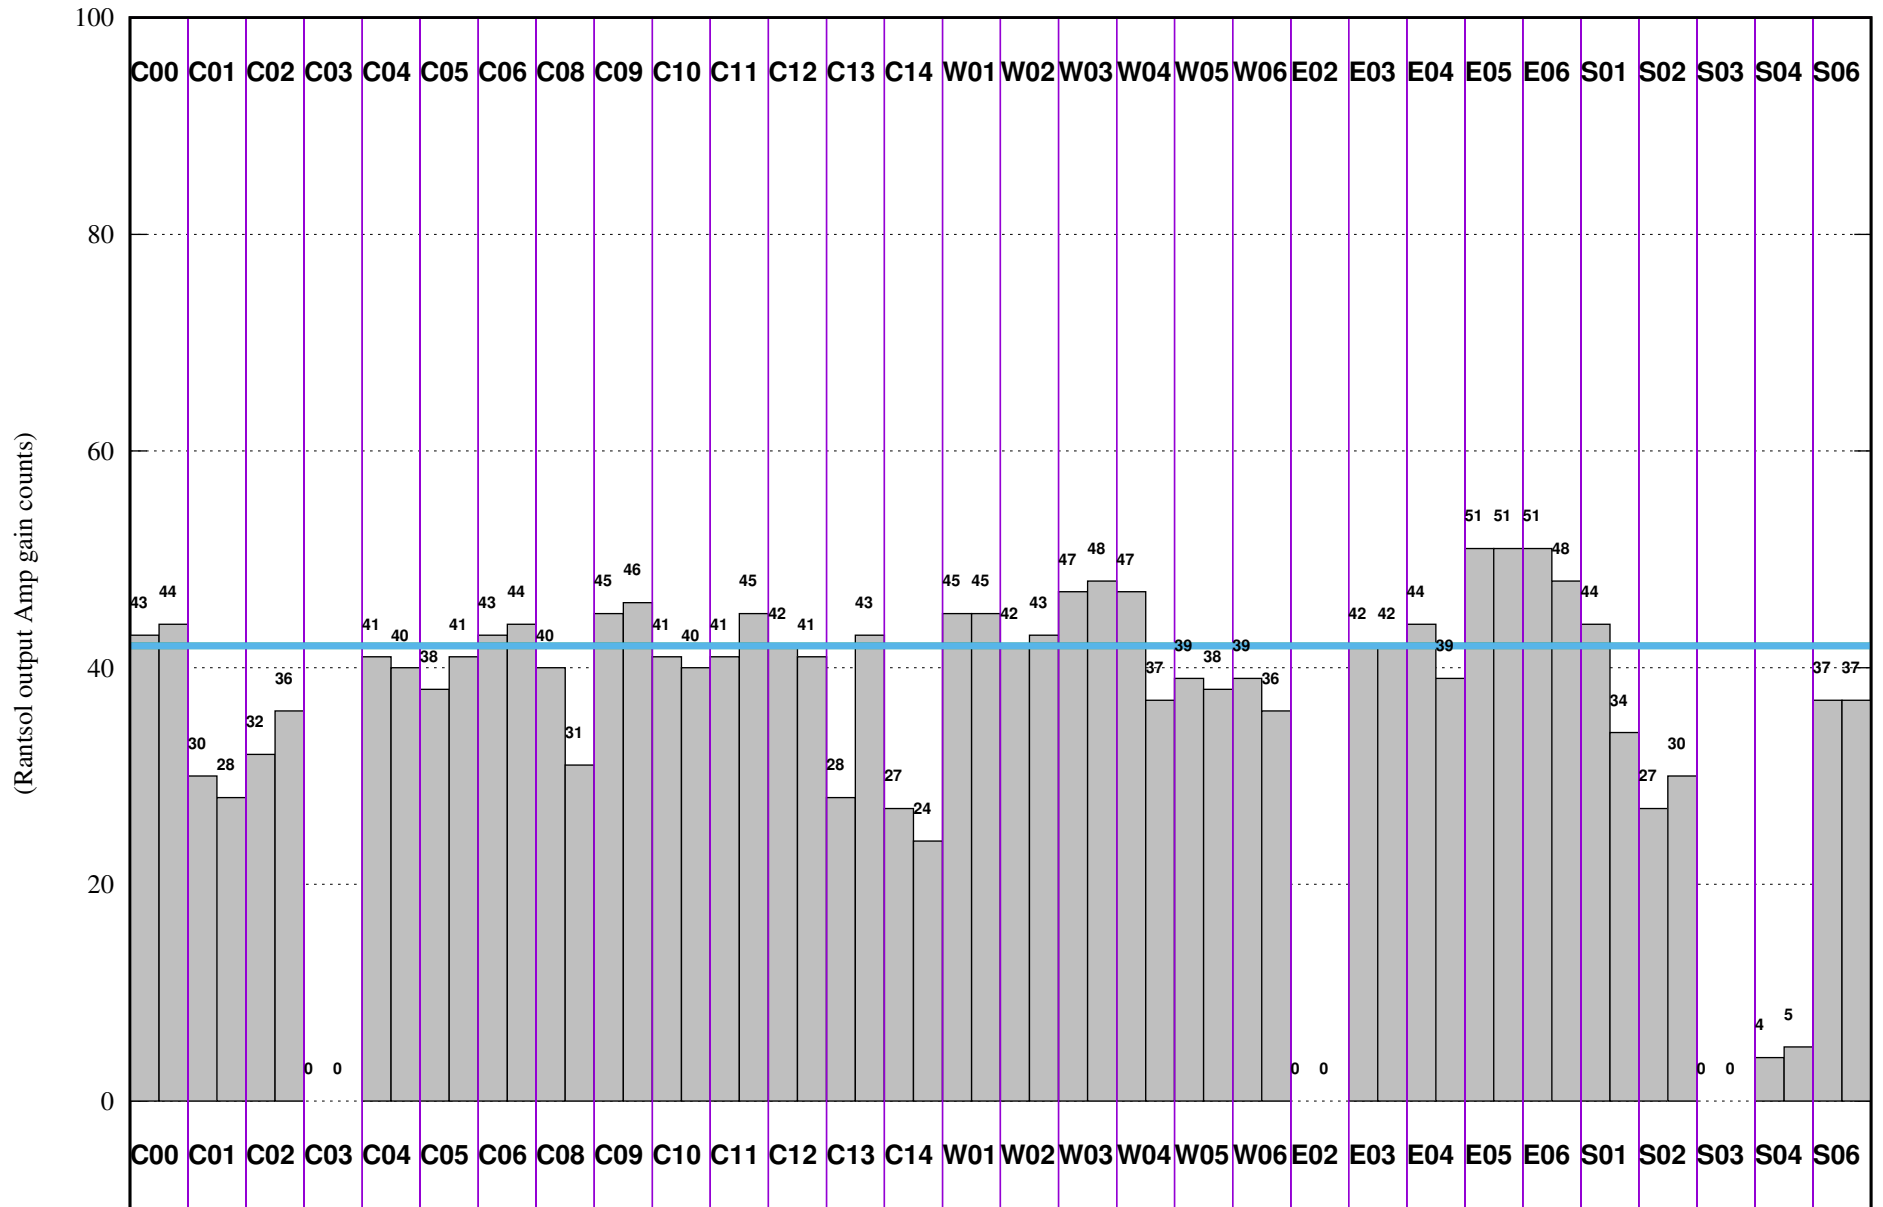

FRINGE STATUS (Rf:1394.017,1394.017 MHz., LO1:1325.000,1325.000 MHz., LO4/5:130.983,174.017 MHz.)

(File:/gsbifrddata1/04jan/3903704jan2021_gsb.lta, scan:0, chan:150, Src:3C48, Date:04Jan2021 14:34:08)