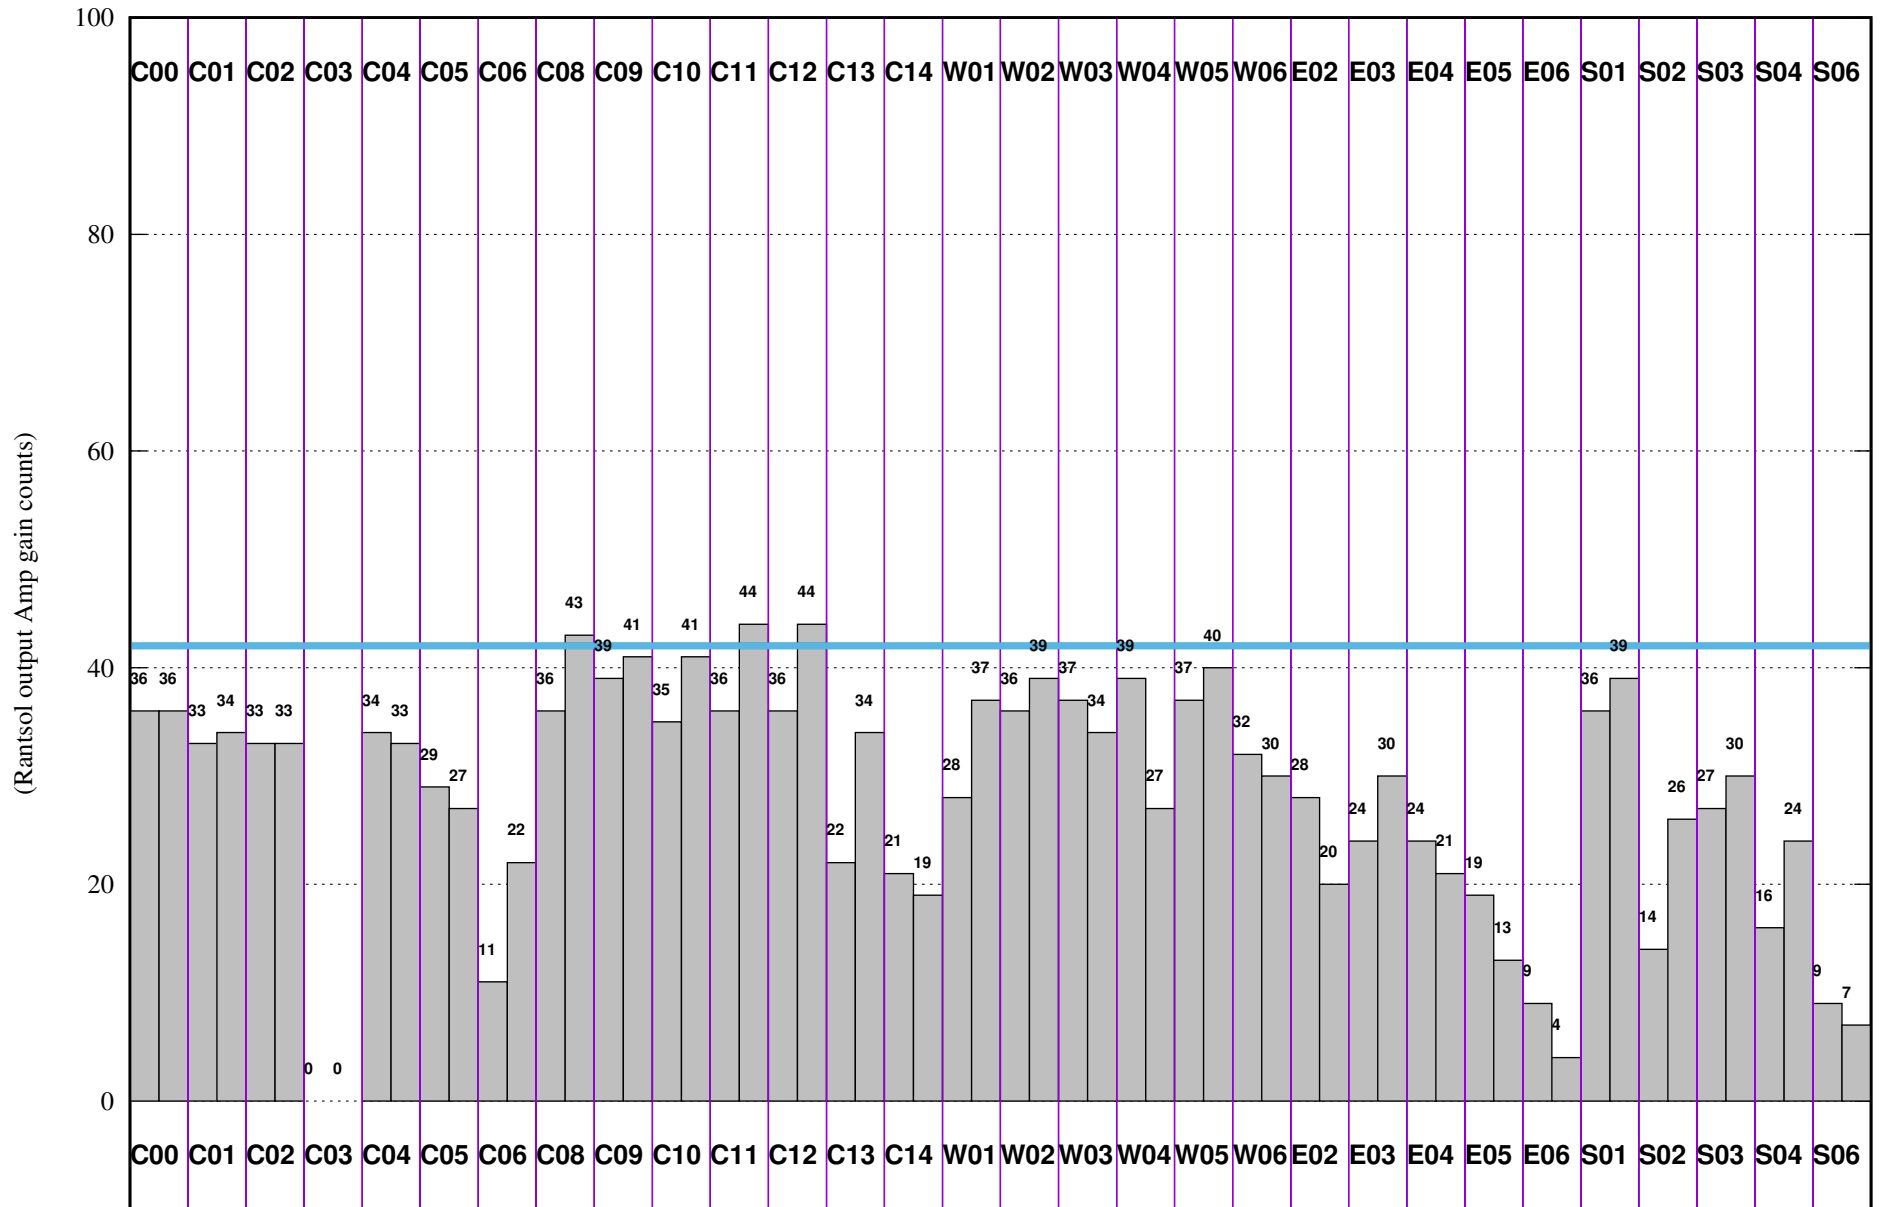

FRINGE STATUS (Rf:1419.923,1420.923 MHz., LO1:1350.000,1350.000 MHz., LO4/5:130.077,175.923 MHz.)

(File:/gsbifrd1/04jun/40_83_04jun2021_gsb.lta, scan:0, chan:150, Src:3C48, Date:04Jun2021 04:13:33)