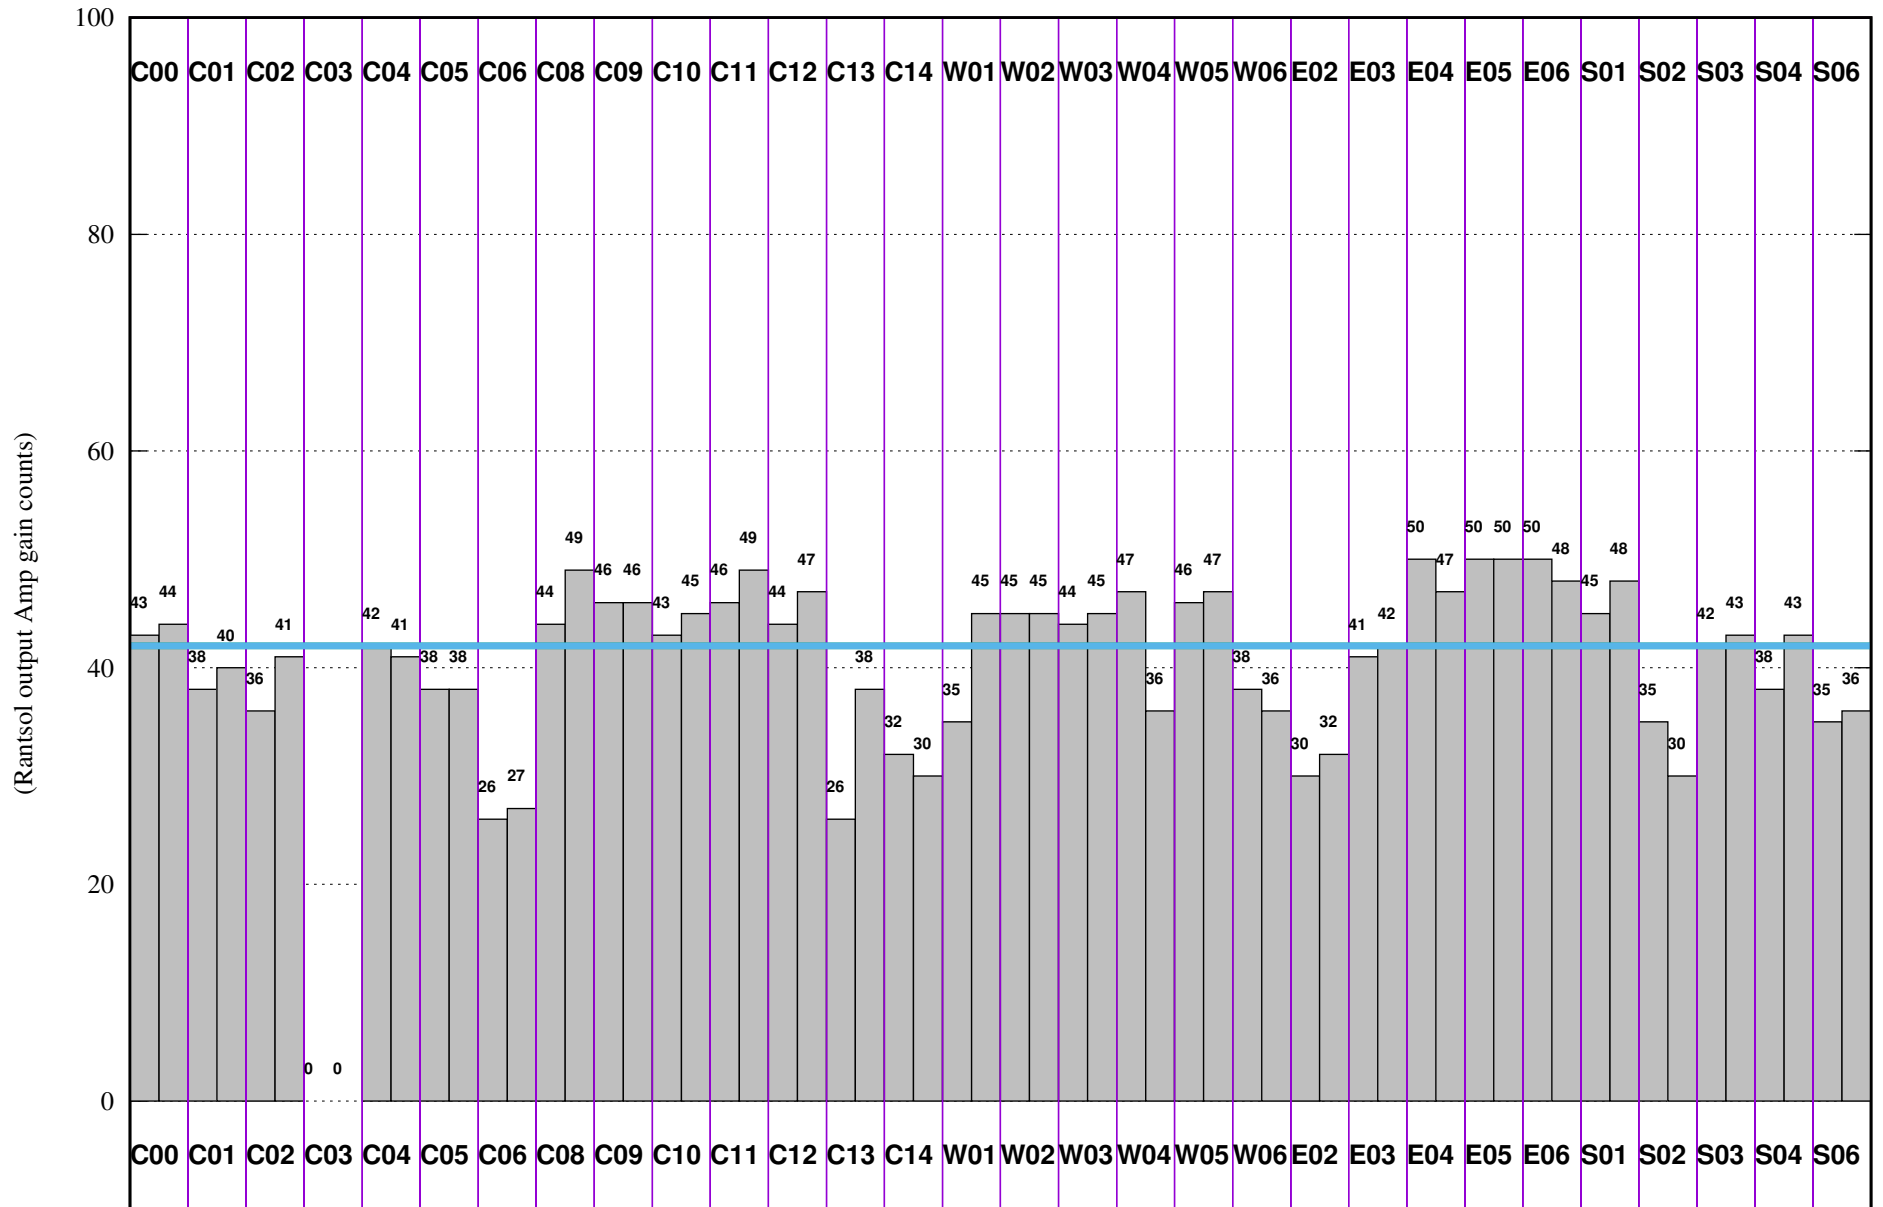

FRINGE STATUS (Rf:1419.923,1420.923 MHz., LO1:1350.000,1350.000 MHz., LO4/5:130.077,175.923 MHz.)

(File:/gsbifdata1/04jun/40_83_04jun2021_gsb.lta, scan:1, chan:200, Src:3C48, Date:04Jun2021 04:32:38)