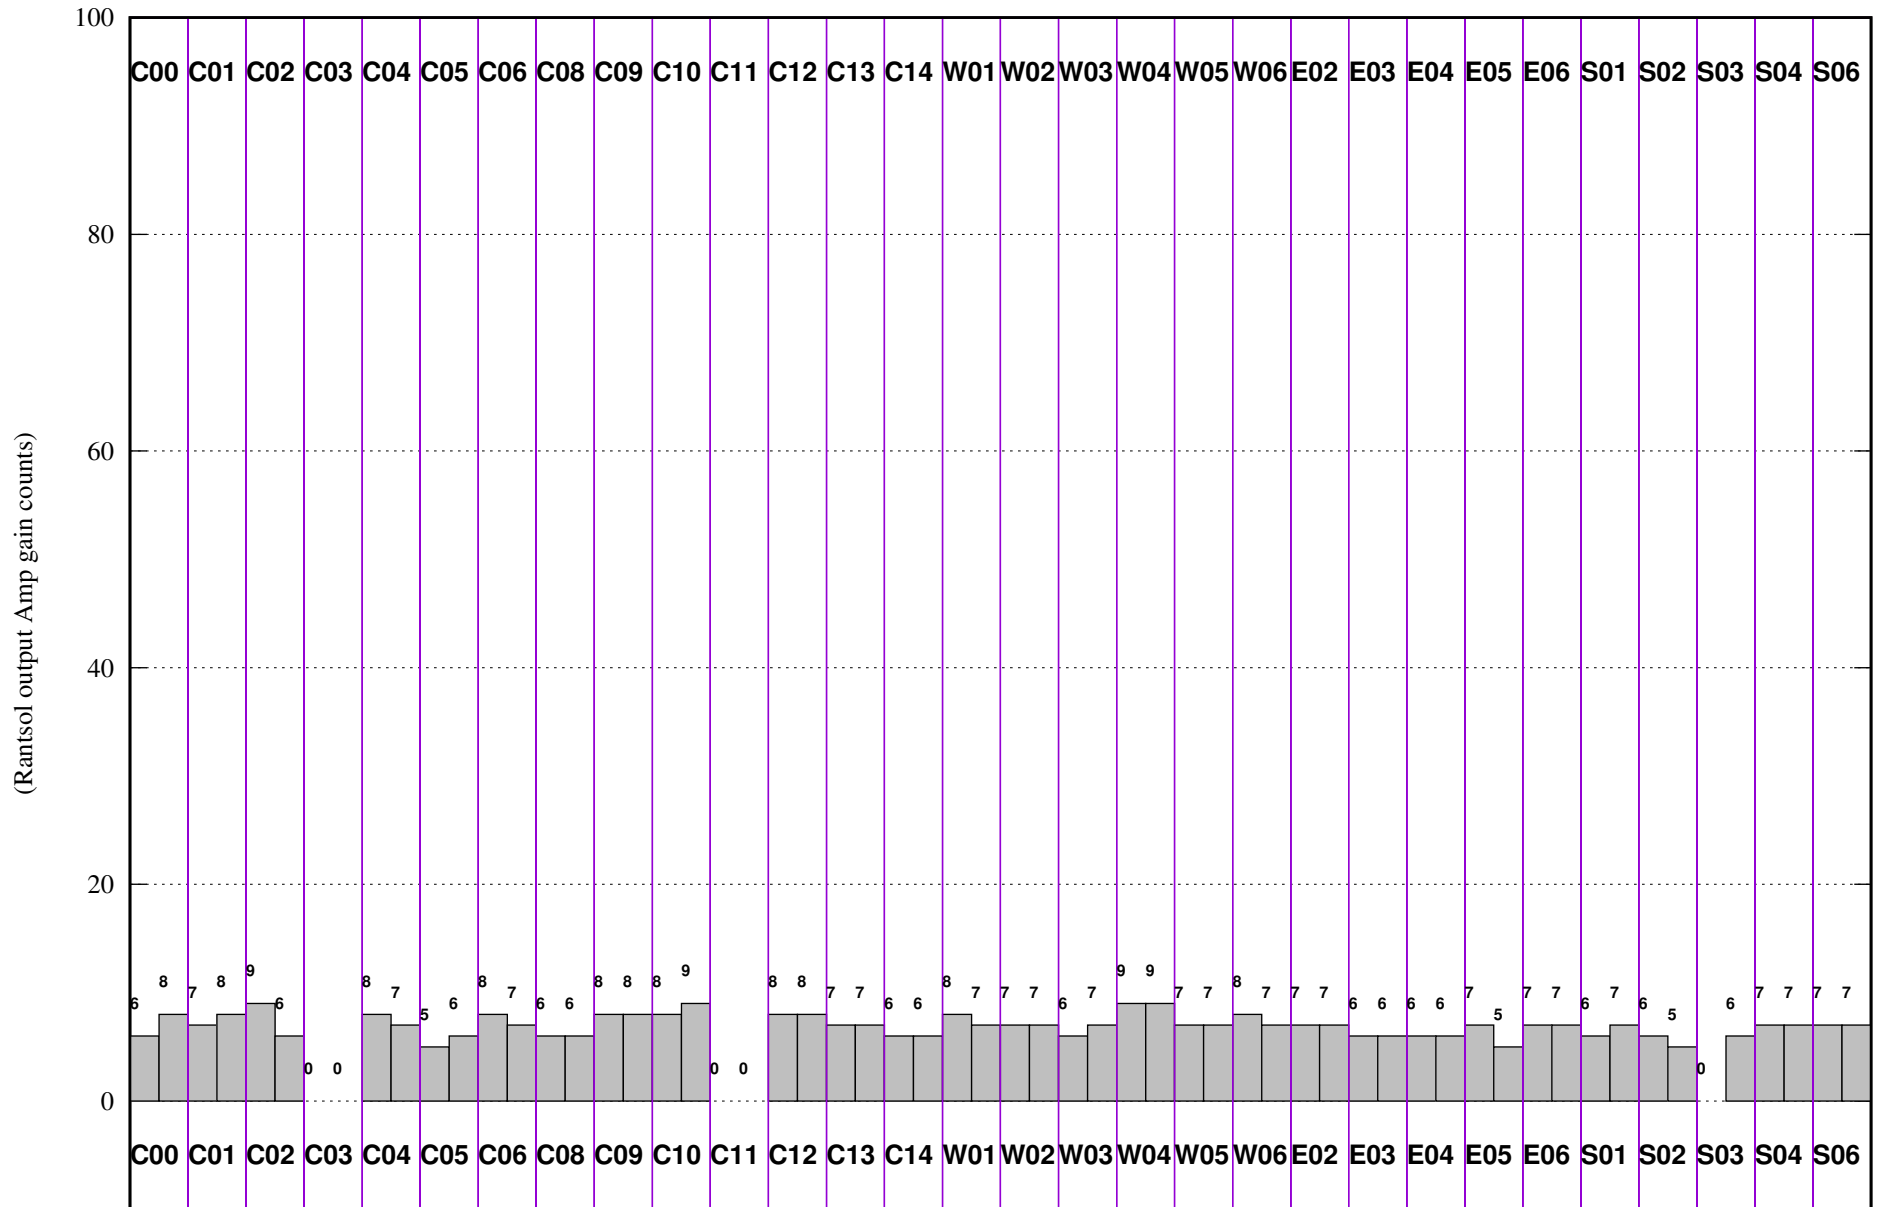

FRINGE STATUS (Rf:591.000,591.000 MHz., LO1:540.000,540.000 MHz., LO4/5:149.000,156.000 MHz.)

( File:/gsbifrddata/04jun/40\_57\_04jun2021\_gsb.lta, scan:5, chan:100, Src:1753+288, Date:04Jun2021 23:44:26)