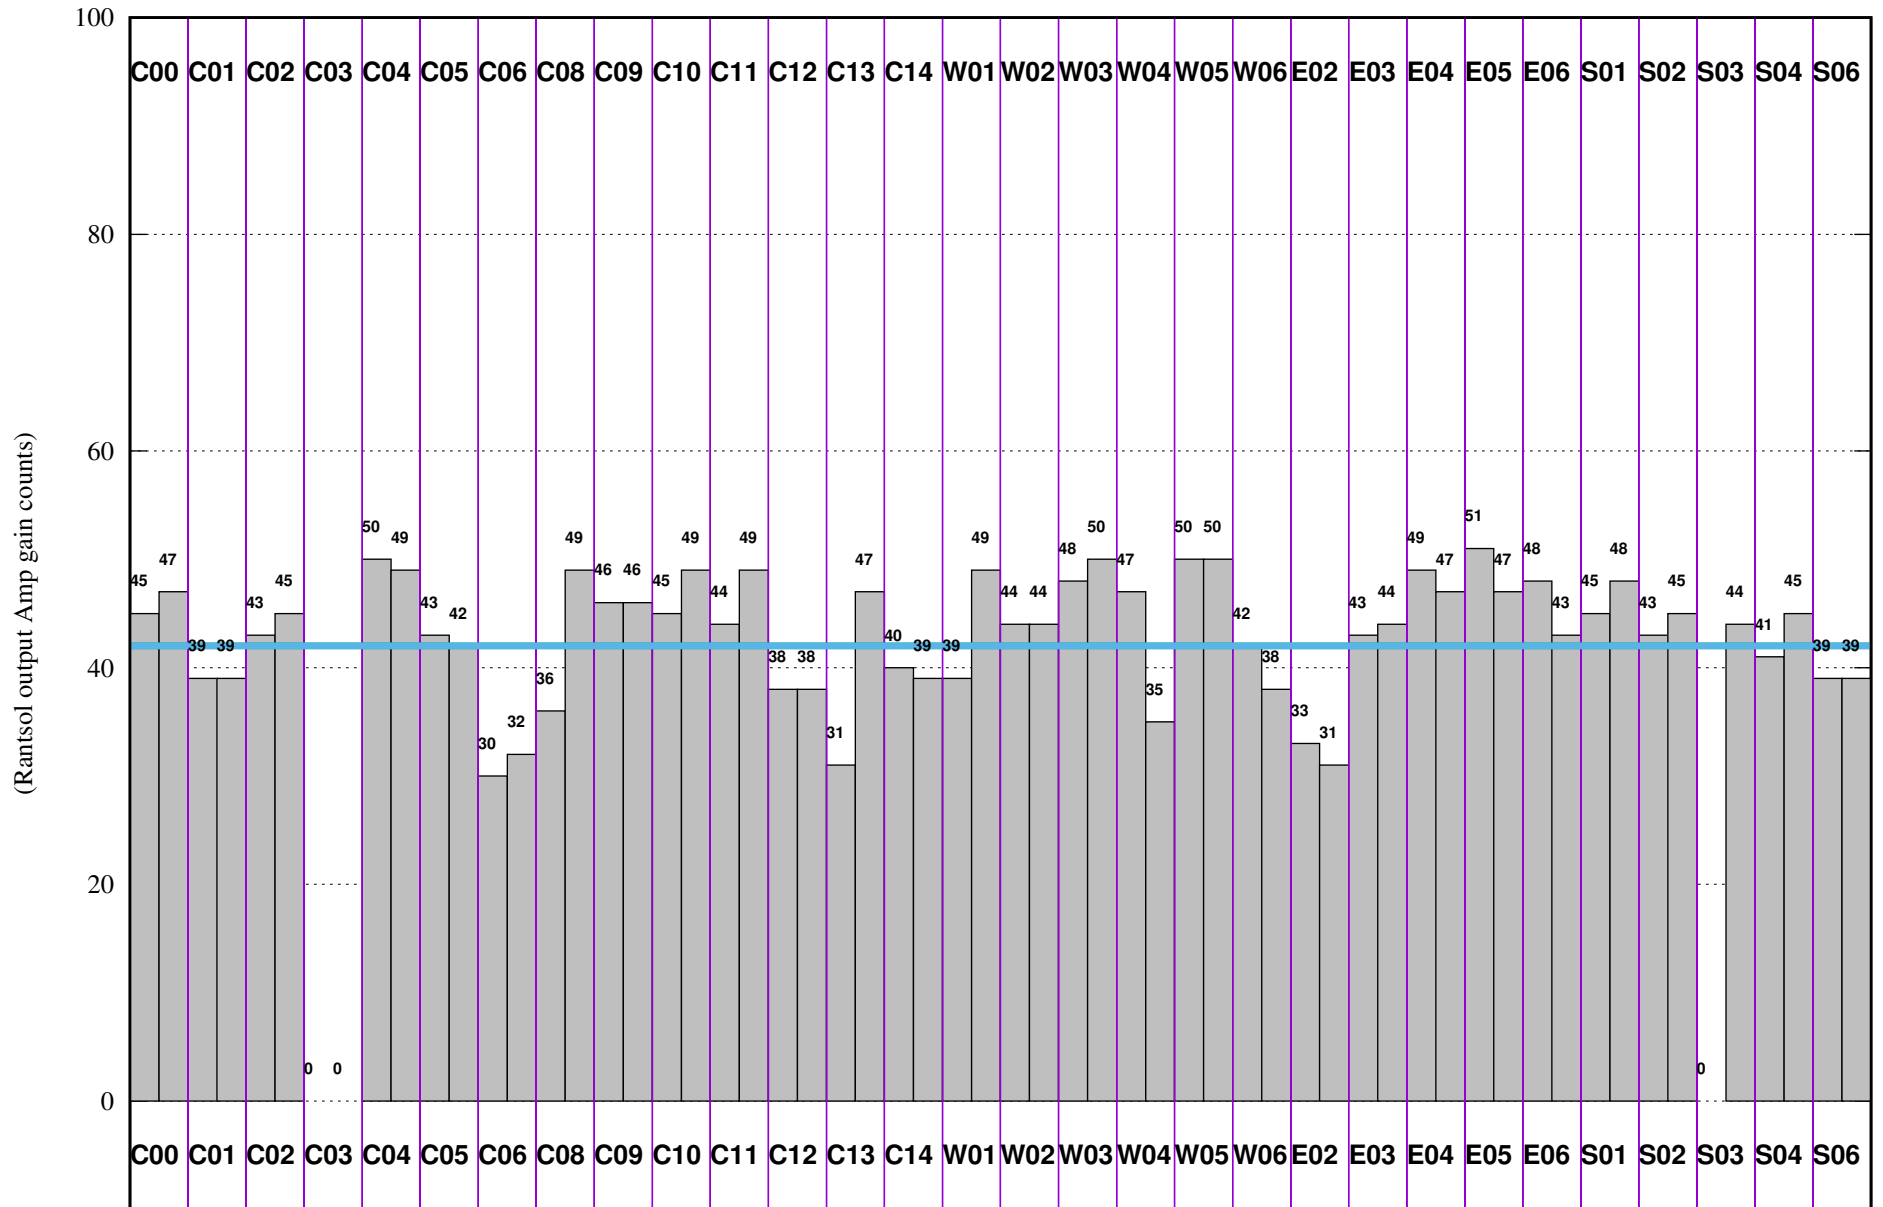

FRINGE STATUS (Rf:1414.967,1415.967 MHz., LO1:1345.000,1345.000 MHz., LO4/5:130.033,175.967 MHz.)

(File:/gsbifdata1/05jun/40_83_05jun2021_gsb.lta, scan:0, chan:150, Src:3C48, Date:05Jun2021 08:34:45)