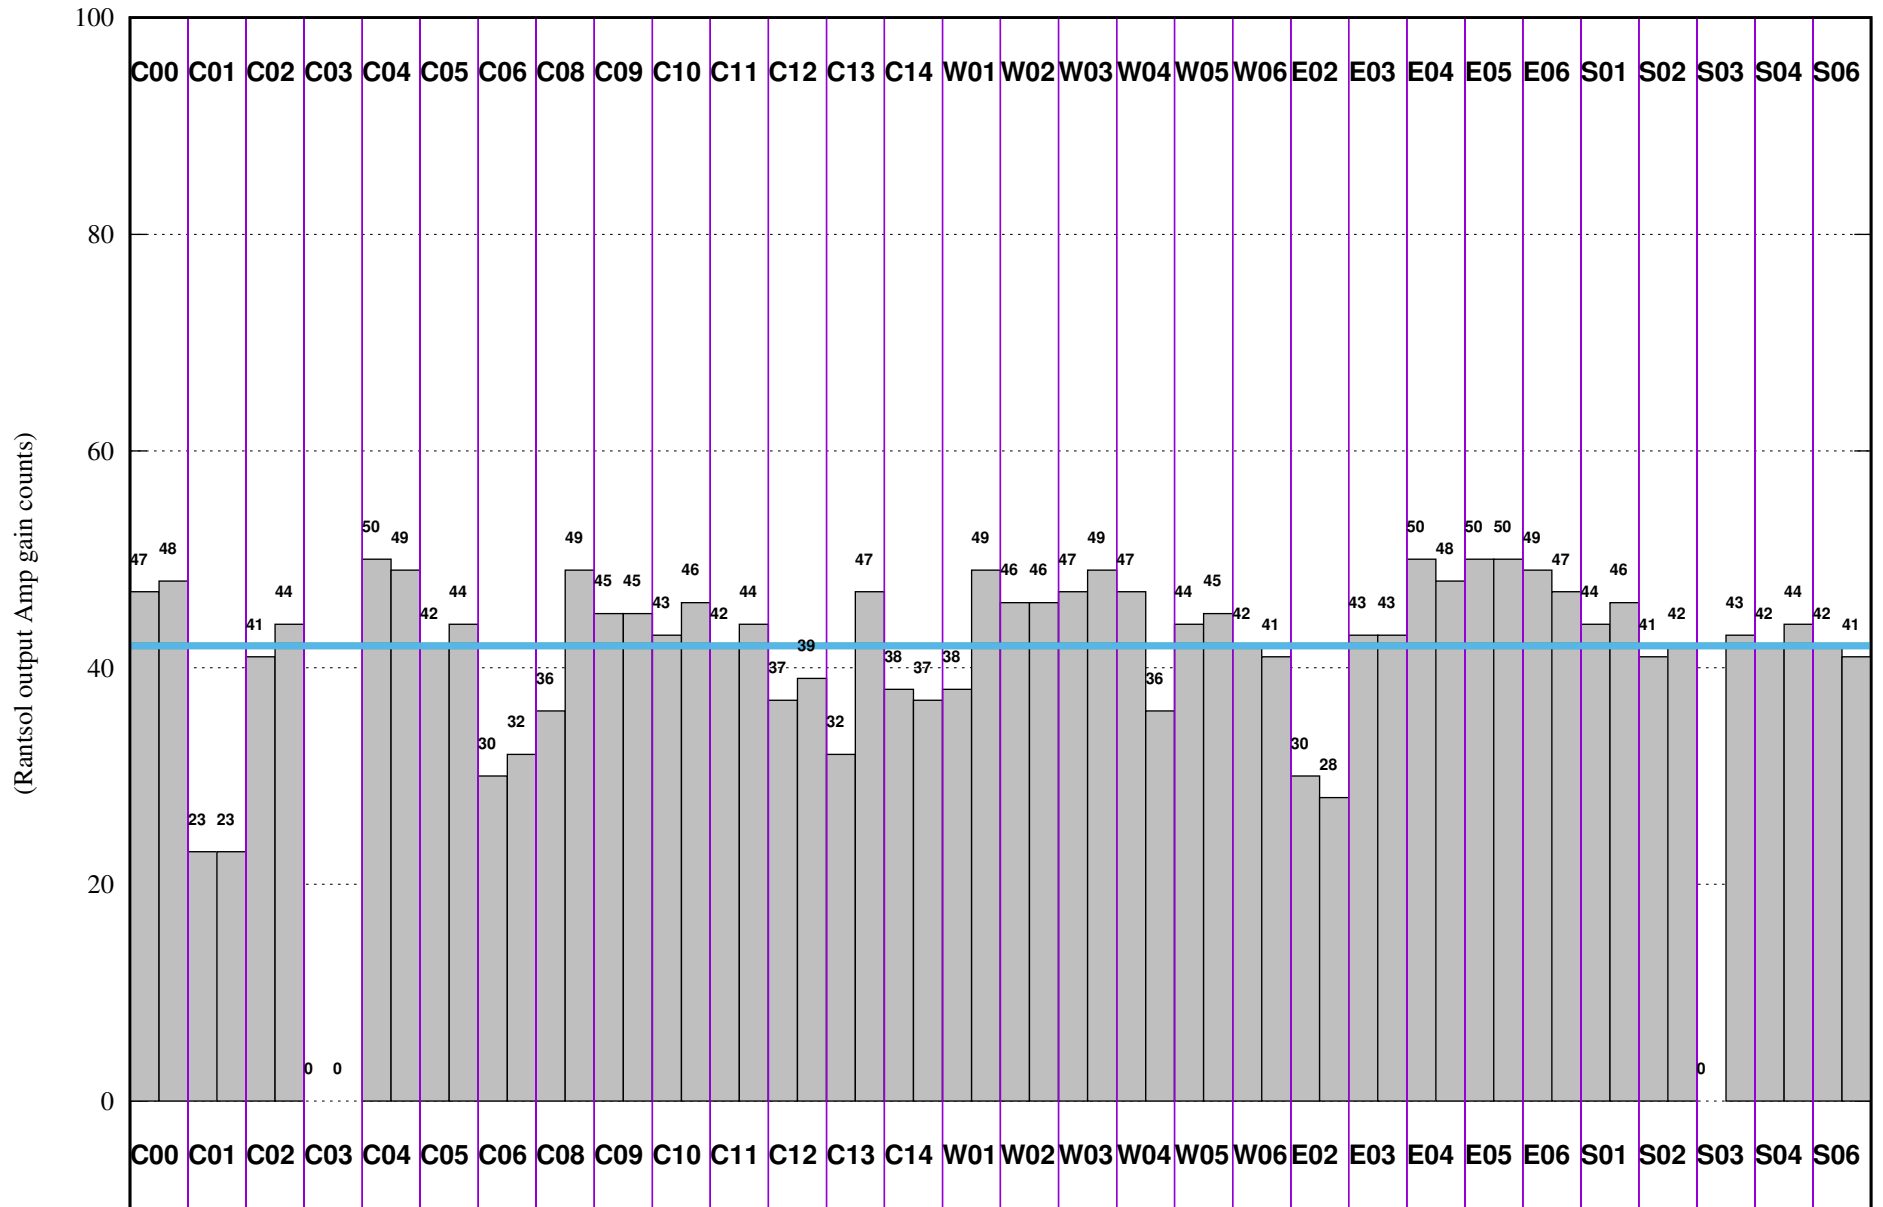

FRINGE STATUS (Rf:1414.967,1414.967 MHz., LO1:1345.000,1345.000 MHz., LO4/5:130.033,174.967 MHz.)

(File:/gsbifrddata1/05jun/40_83_05jun2021_gsb.lta.1, scan:0, chan:150, Src:3C48, Date:05Jun2021 09:40:55)