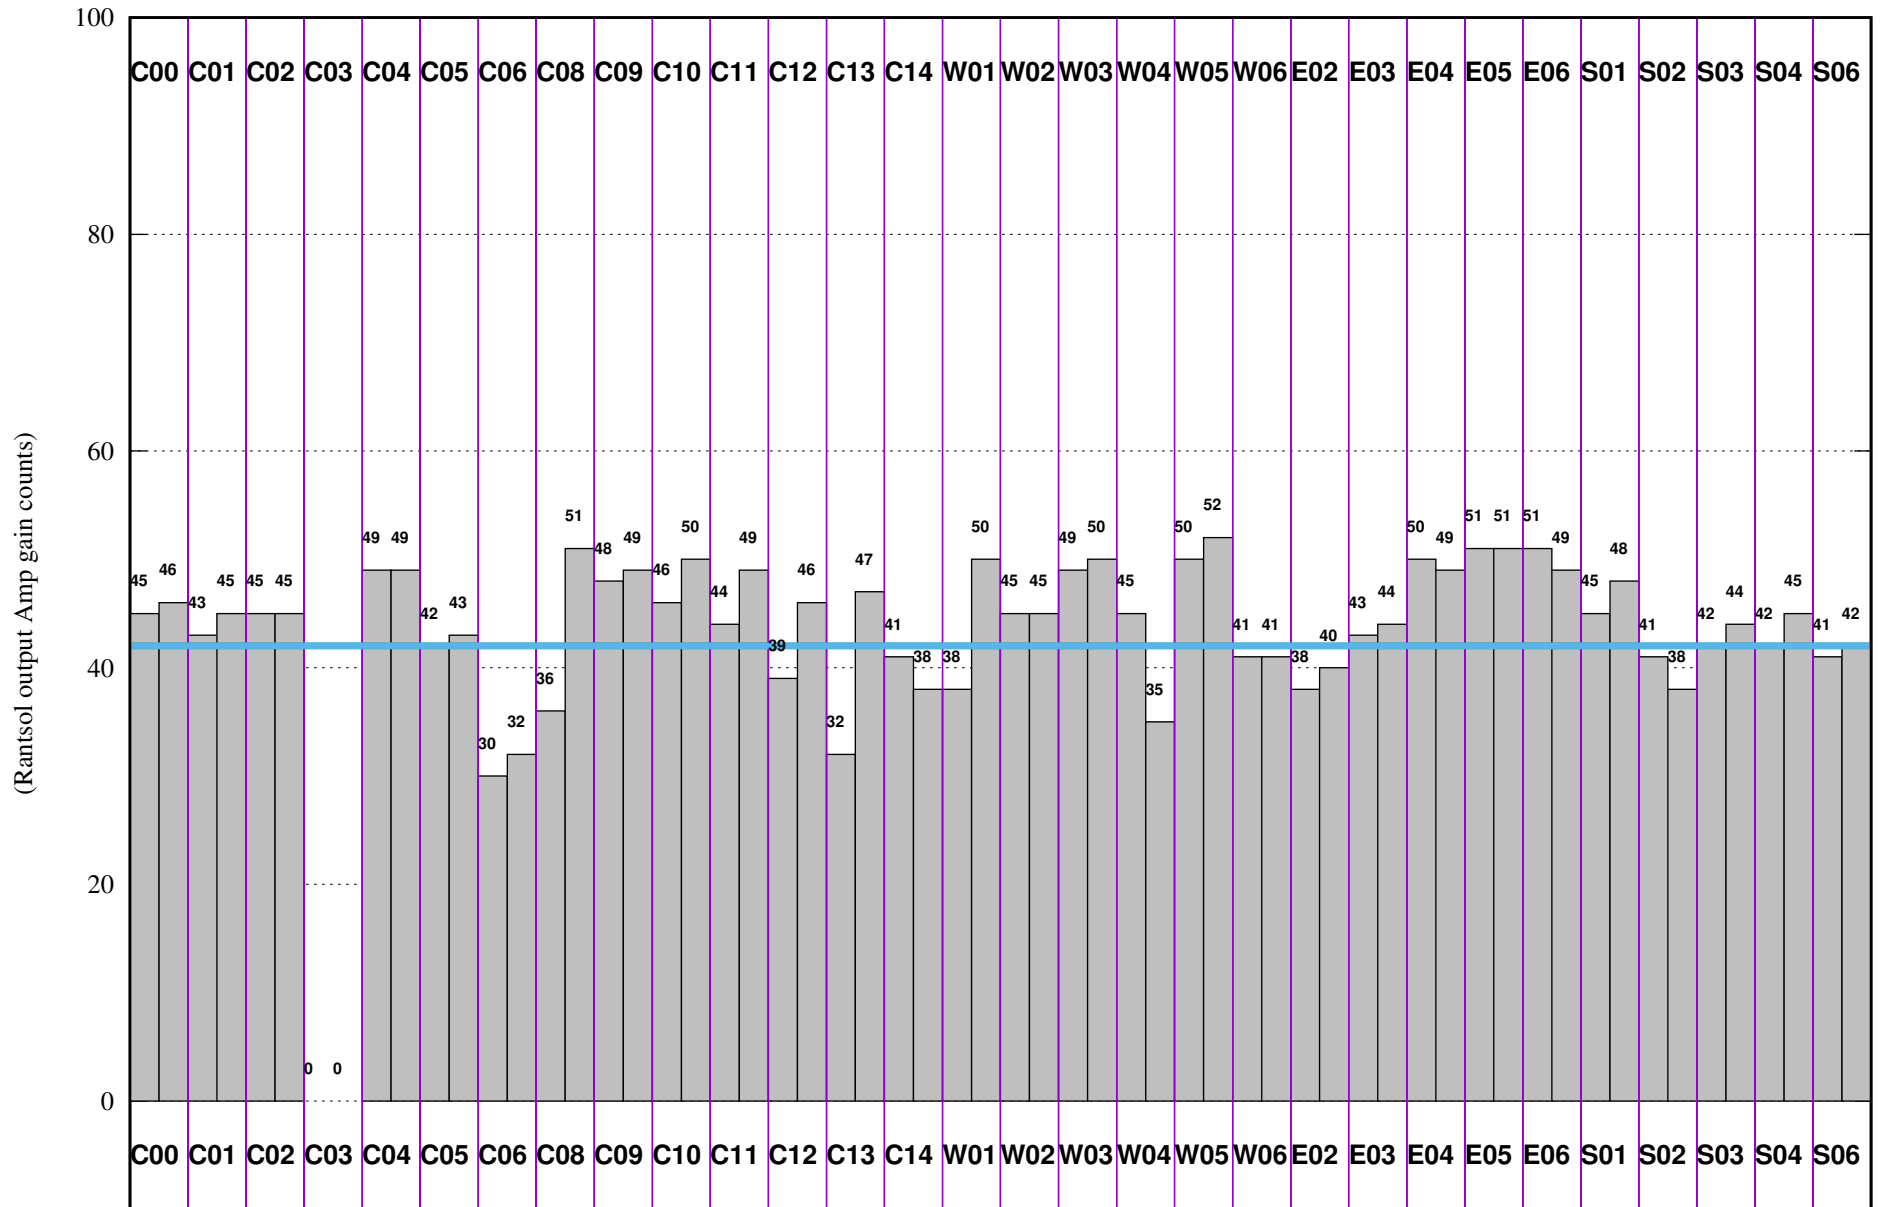

FRINGE STATUS (Rf:1418.083,1418.083 MHz., LO1:1345.000,1345.000 MHz., LO4/5:126.917,178.083 MHz.)

(File:/gsbifrddata1/06jun/40_83_06jun2021_gsb.lta, scan:0, chan:150, Src:3C48, Date:06Jun2021 06:32:15)