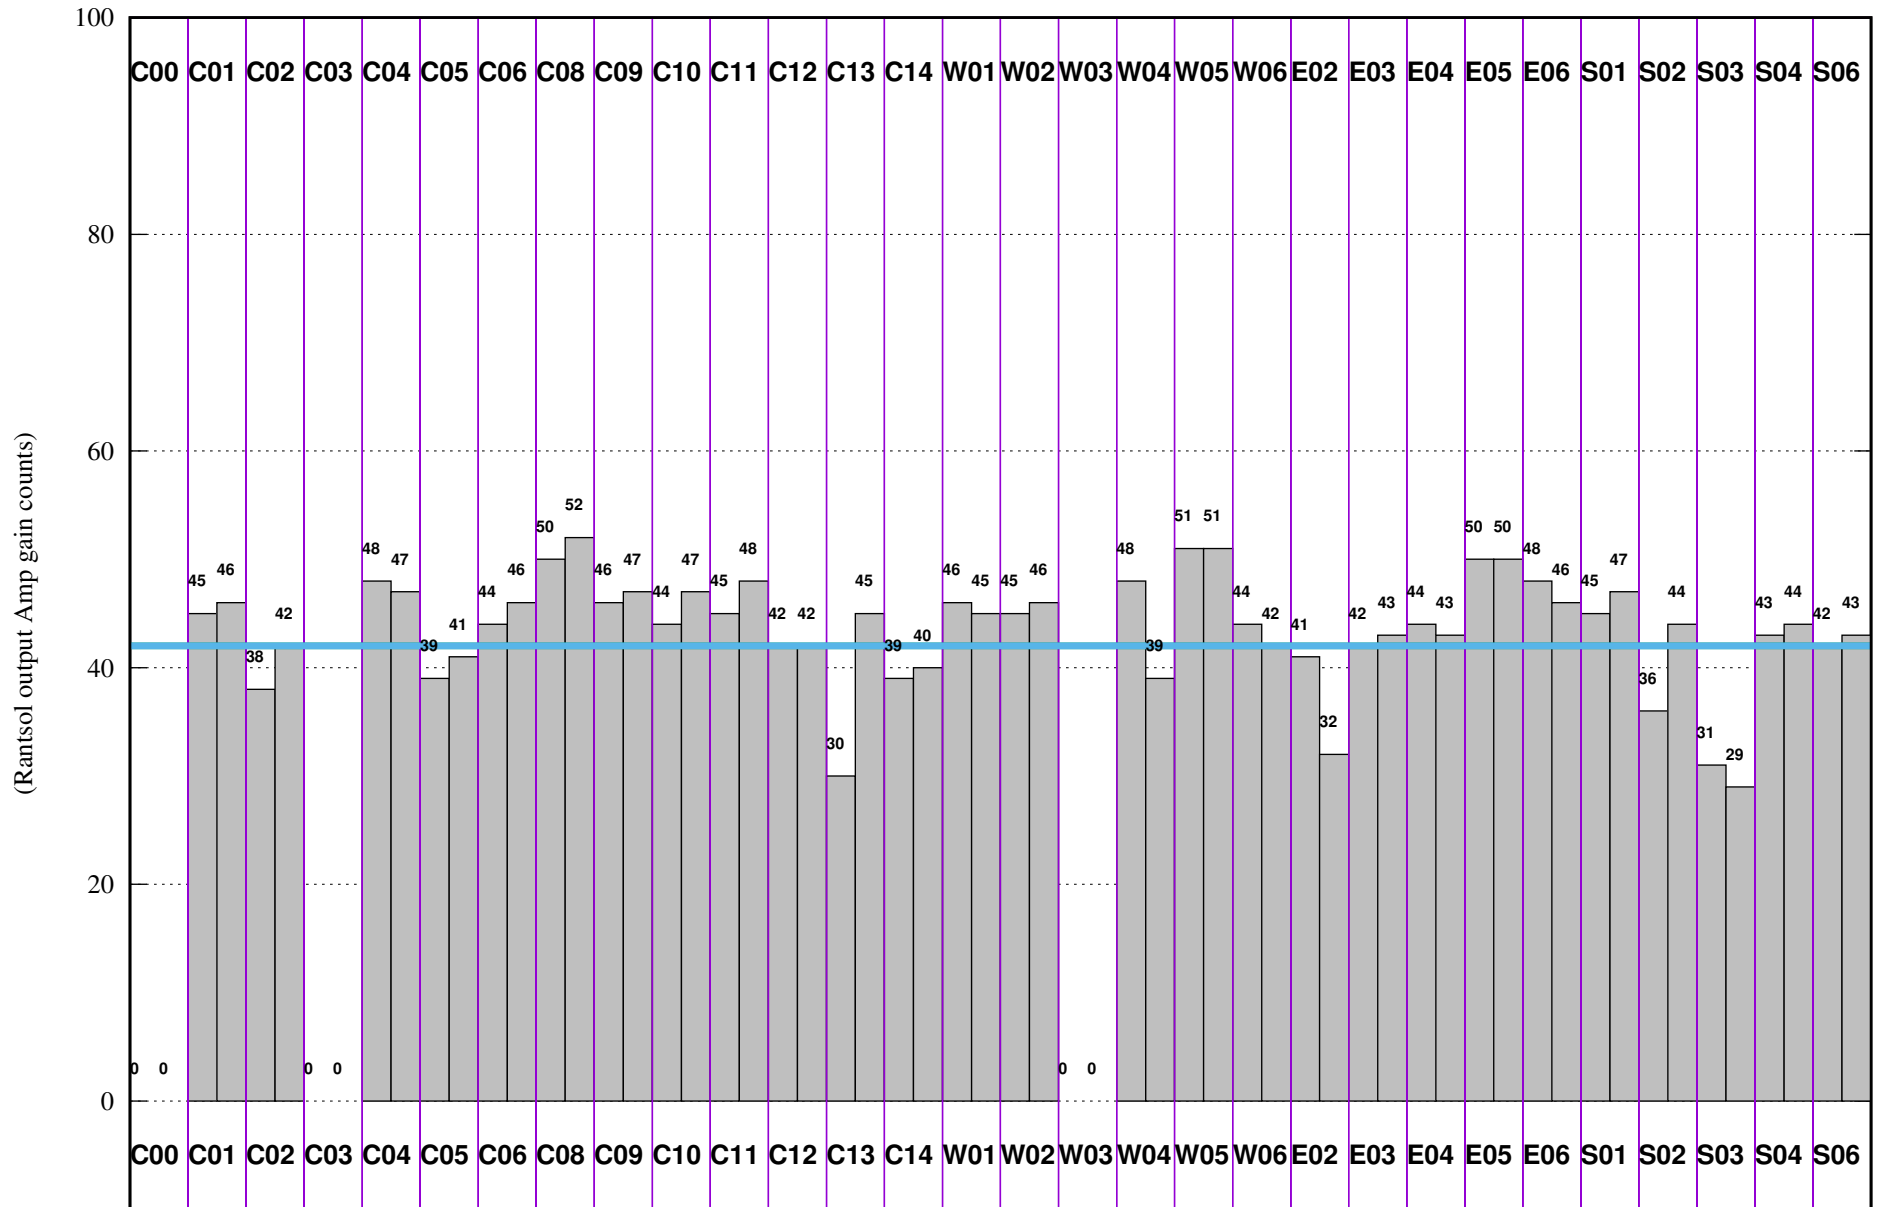

FRINGE STATUS (Rf:1406.250,1406.250 MHz., LO1:1345.000,1345.000 MHz., LO4/5:138.750,166.250 MHz.)

(File:/gsbifrddata1/07jan/3906407jan2021_gsb.lta, scan:0, chan:150, Src:3C147, Date:07Jan2021 02:27:49)