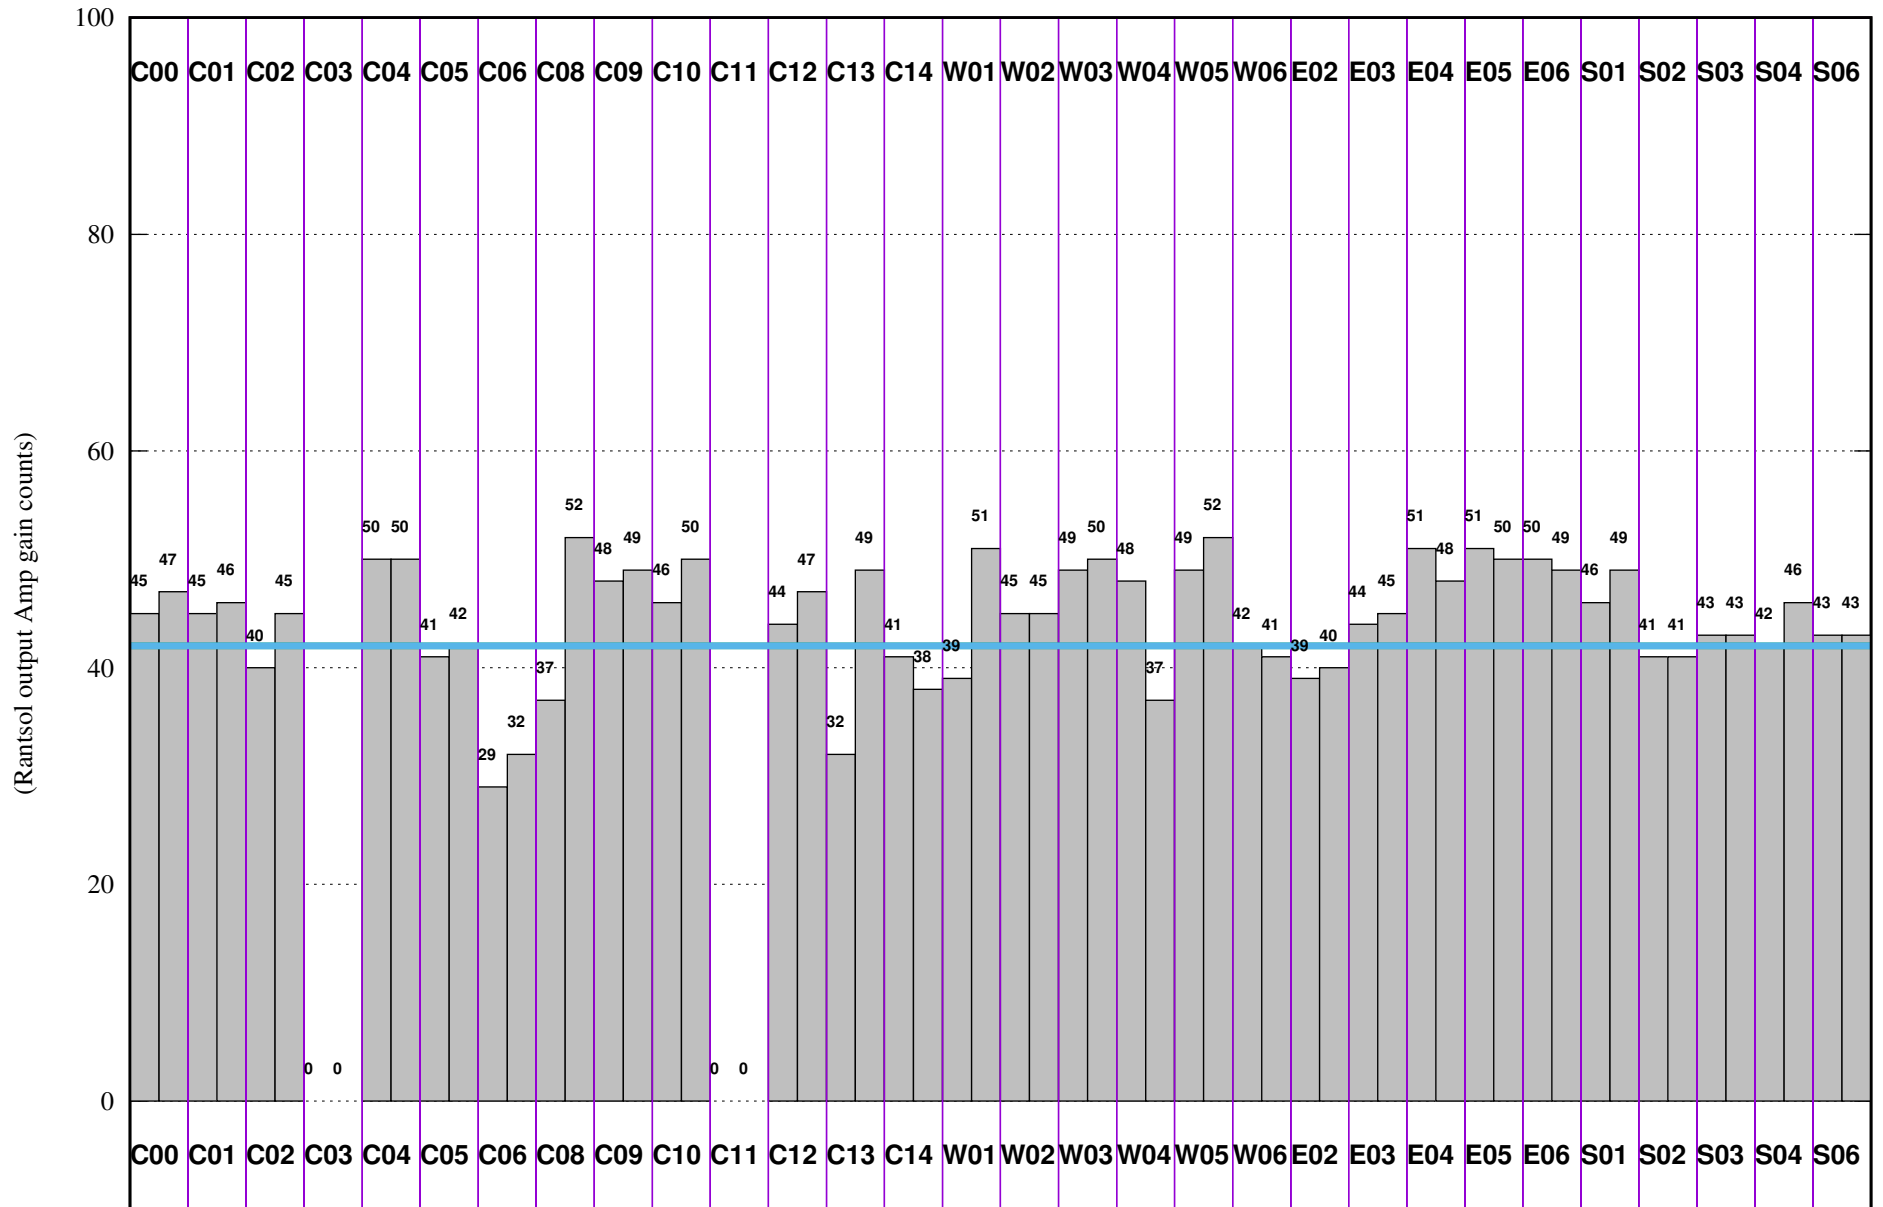

FRINGE STATUS (Rf:1414.967,1414.967 MHz., LO1:1345.000,1345.000 MHz., LO4/5:130.033,174.967 MHz.)

( File:/gsbifrddata1/07jun/40\_83\_07jaun2021\_gsb.lta, scan:0, chan:200, Src:3C48, Date:07Jun2021 06:54:03)