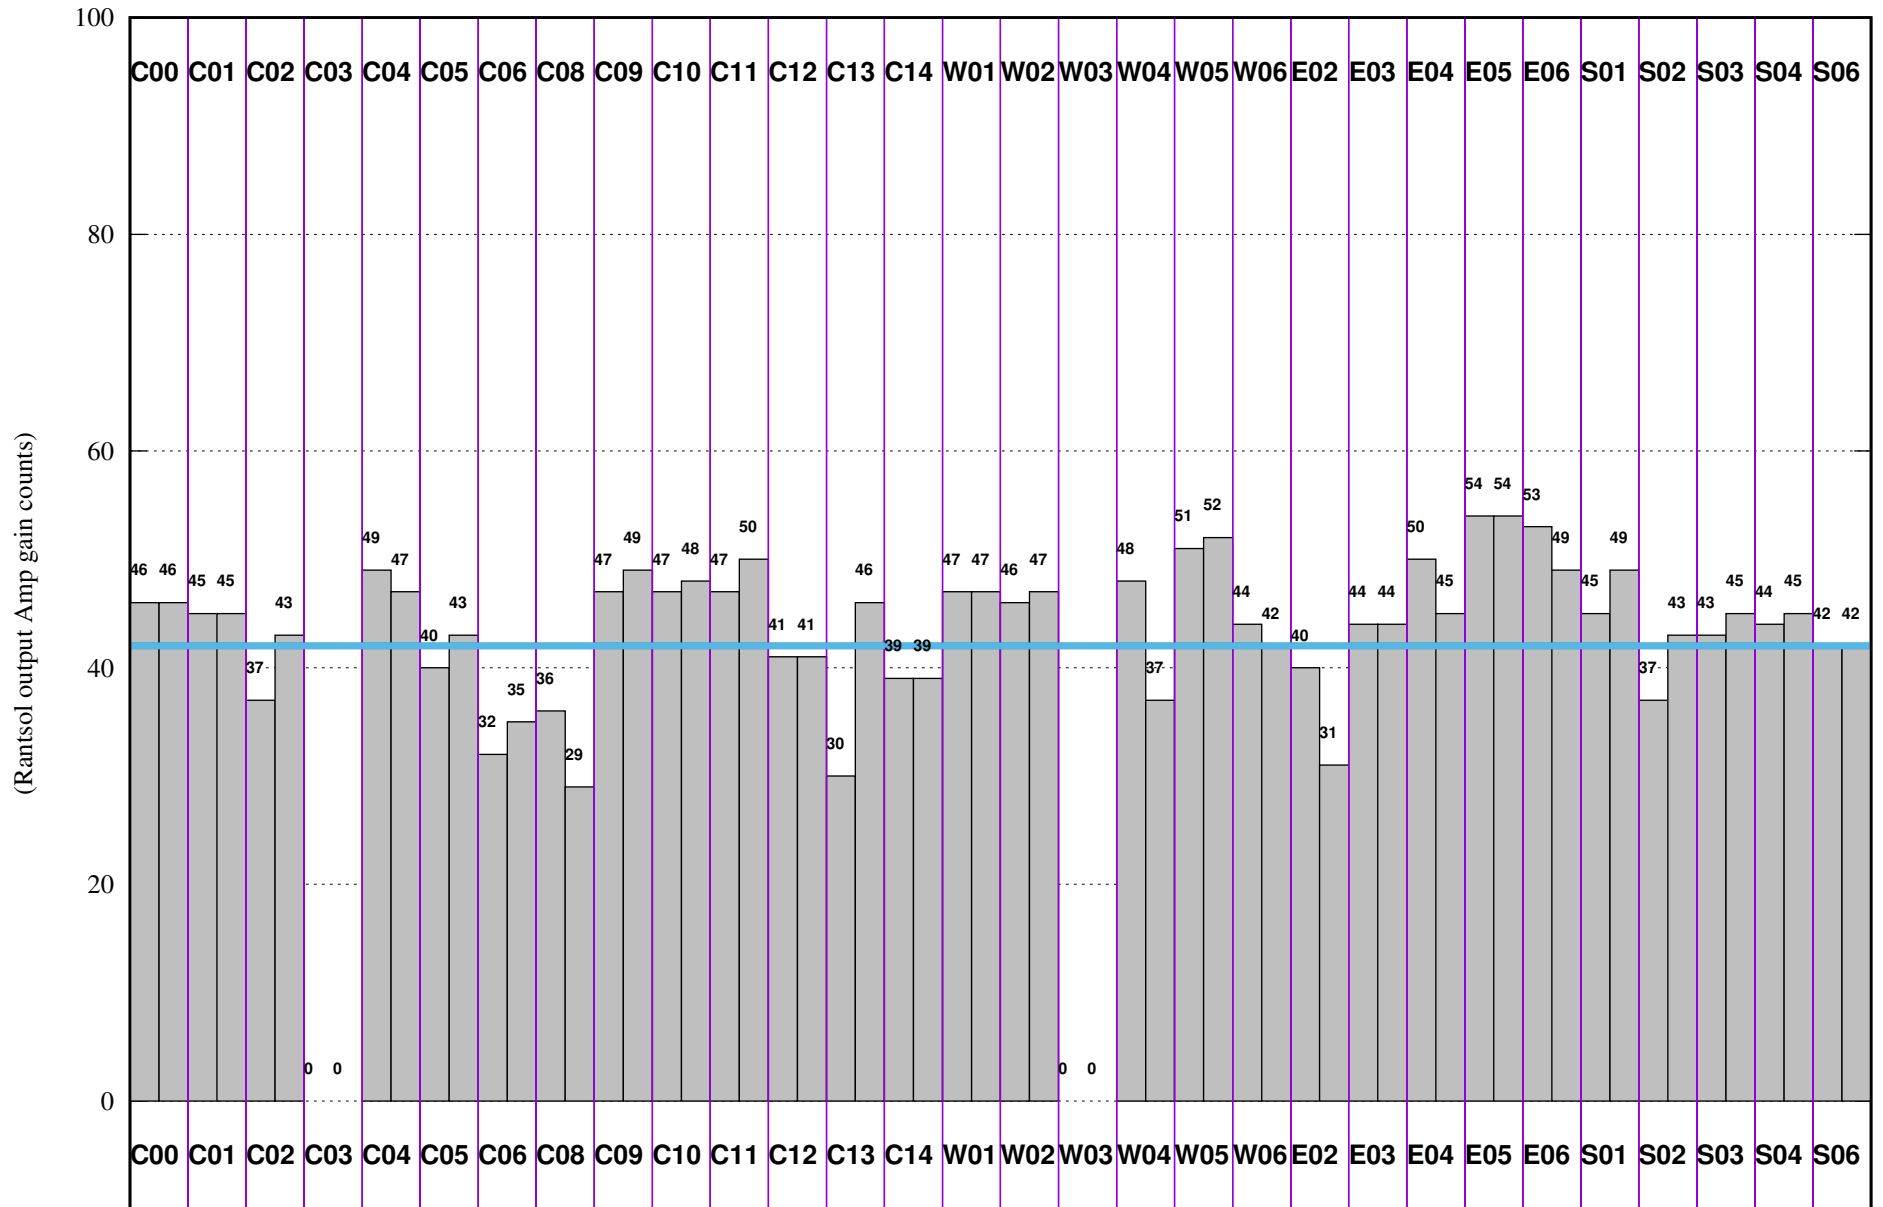

FRINGE STATUS (Rf:1409.917,1409.917 MHz., LO1:1340.000,1340.000 MHz., LO4/5:130.083,174.917 MHz.)

(File:/gsbifrddata1/08jan/3903708jan2021_gsb.lta, scan:0, chan:150, Src:3C48, Date:08Jan2021 15:23:23)