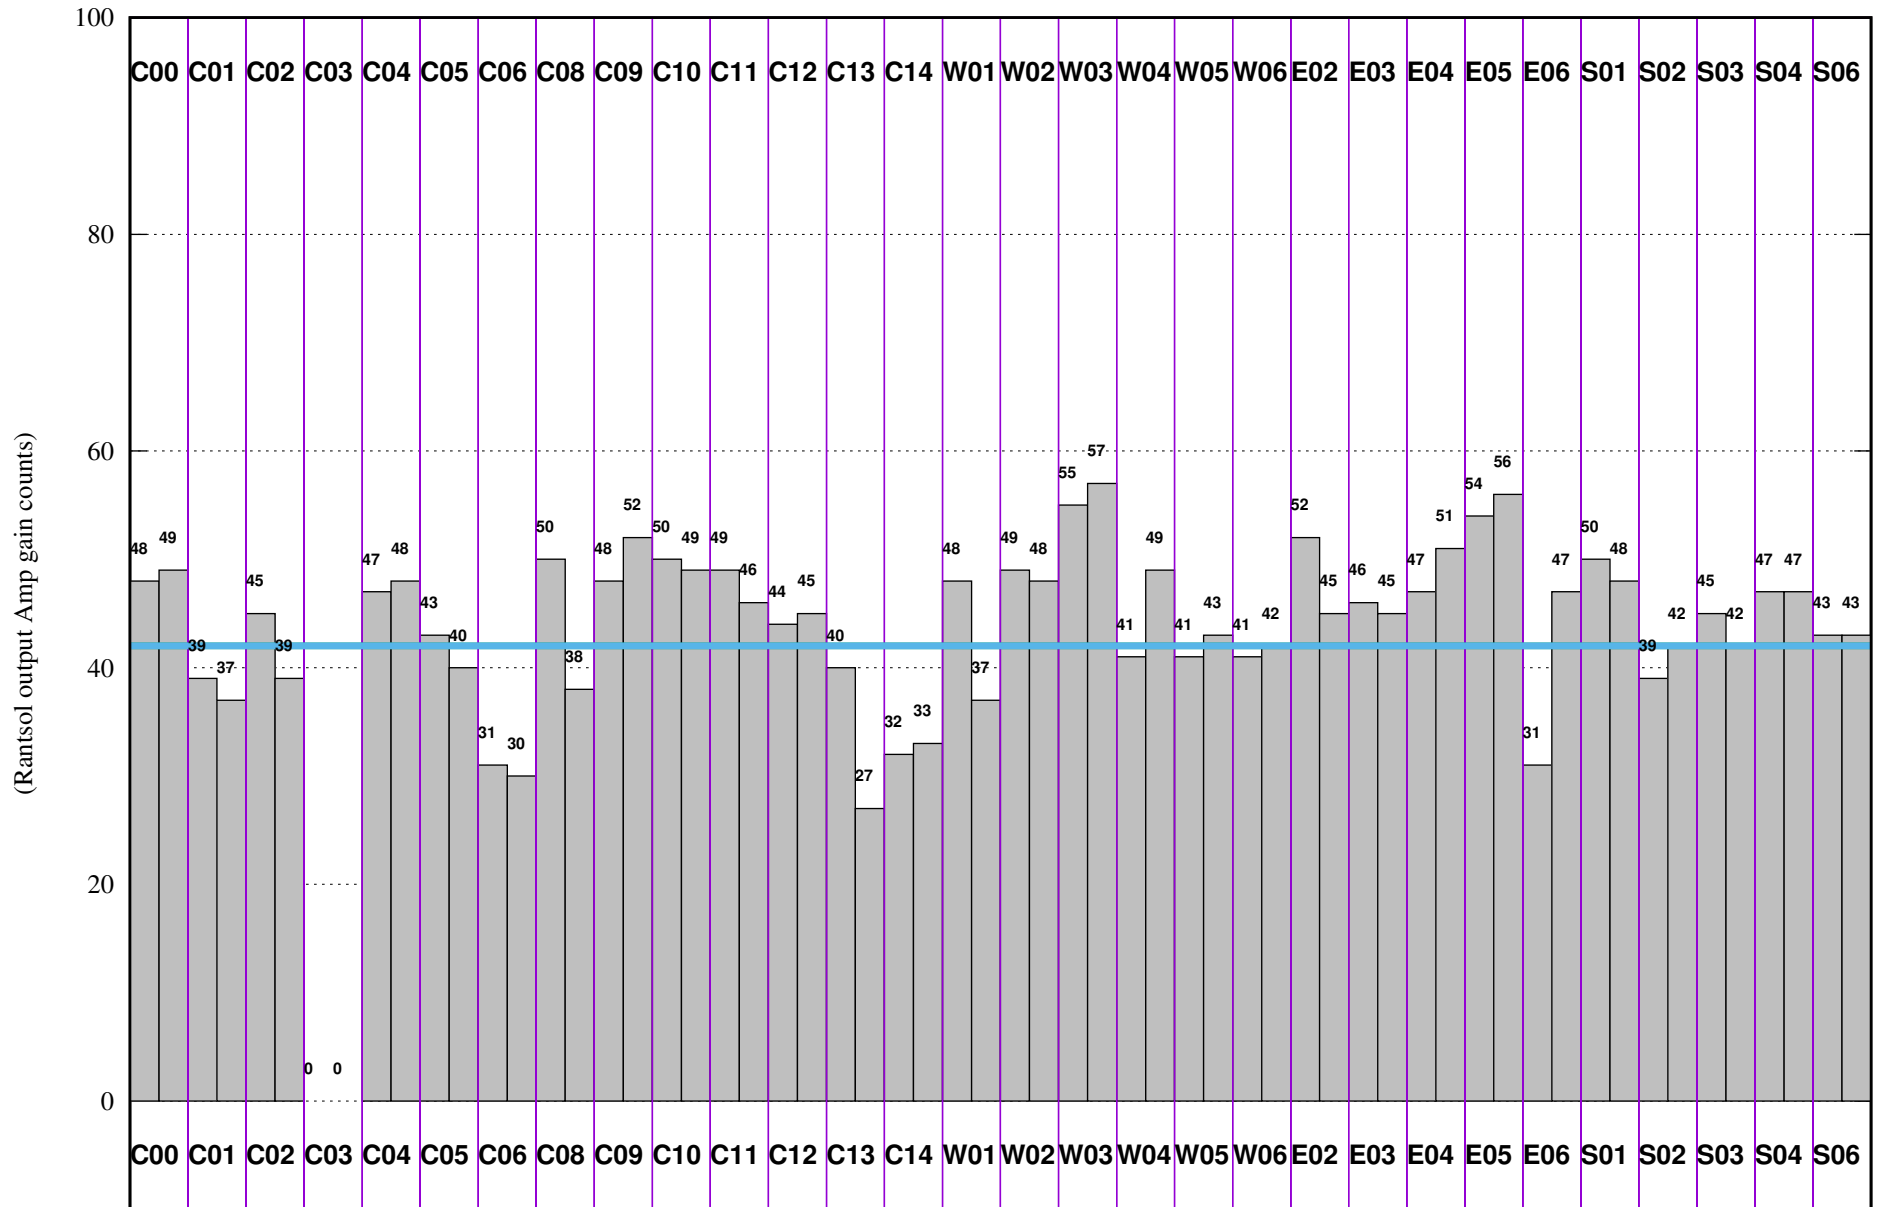

FRINGE STATUS (Rf:1409.000,1409.000 MHz., LO1:1460.000,1460.000 MHz., LO4/5:149.000,156.000 MHz.)

(File:/gsbifrddata1/08jun/ddtc181_08jun2021_gsb.lta, scan:0, chan:150, Src:3C48, Date:08Jun2021 05:28:27)