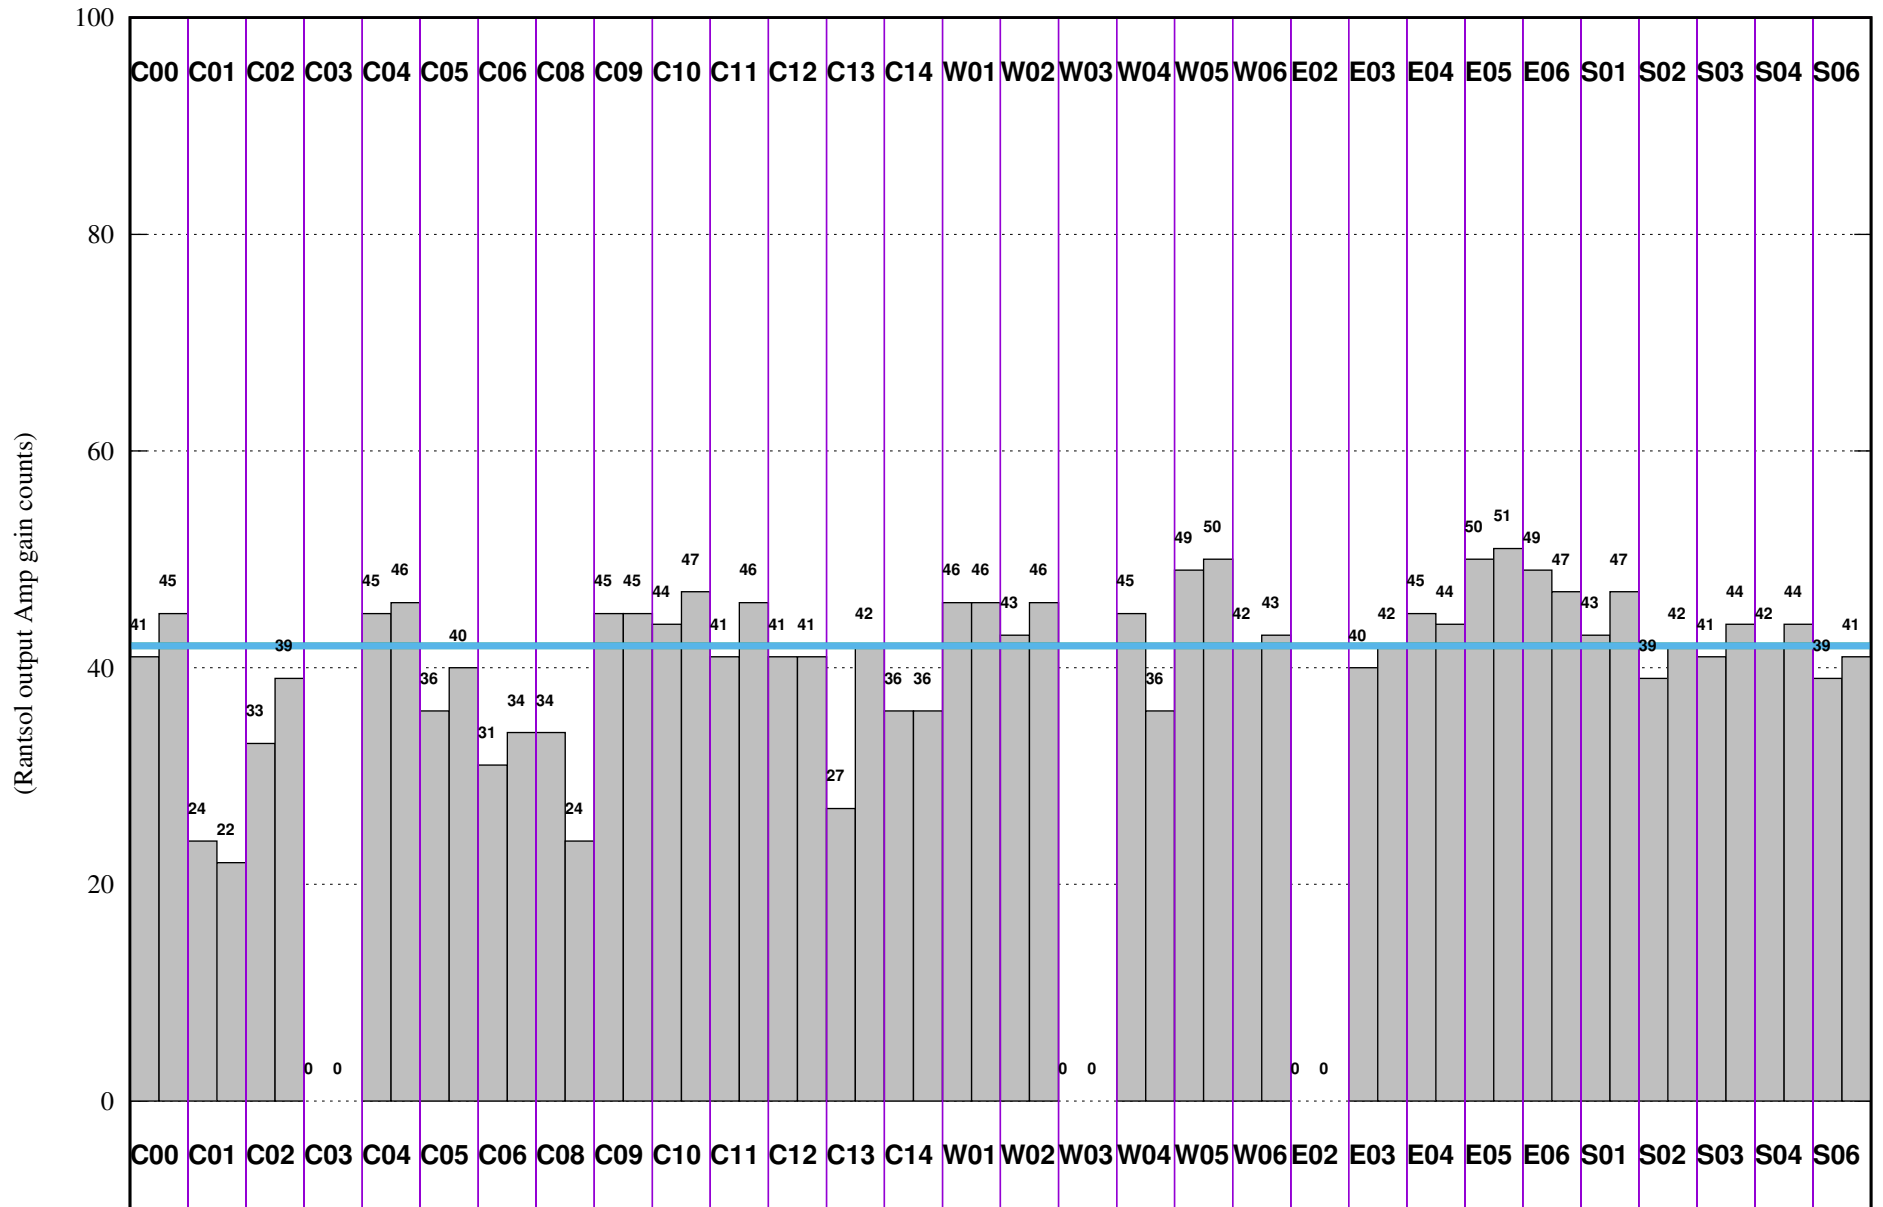

FRINGE STATUS (Rf:1387.683,1387.683 MHz., LO1:1315.000,1315.000 MHz., LO4/5:127.317,177.683 MHz.)

( File:/gsbifrddata1/09jan/39\_037\_09jan2021\_gsb.lta, scan:0, chan:150, Src:3C286, Date:09Jan2021 11:35:48)