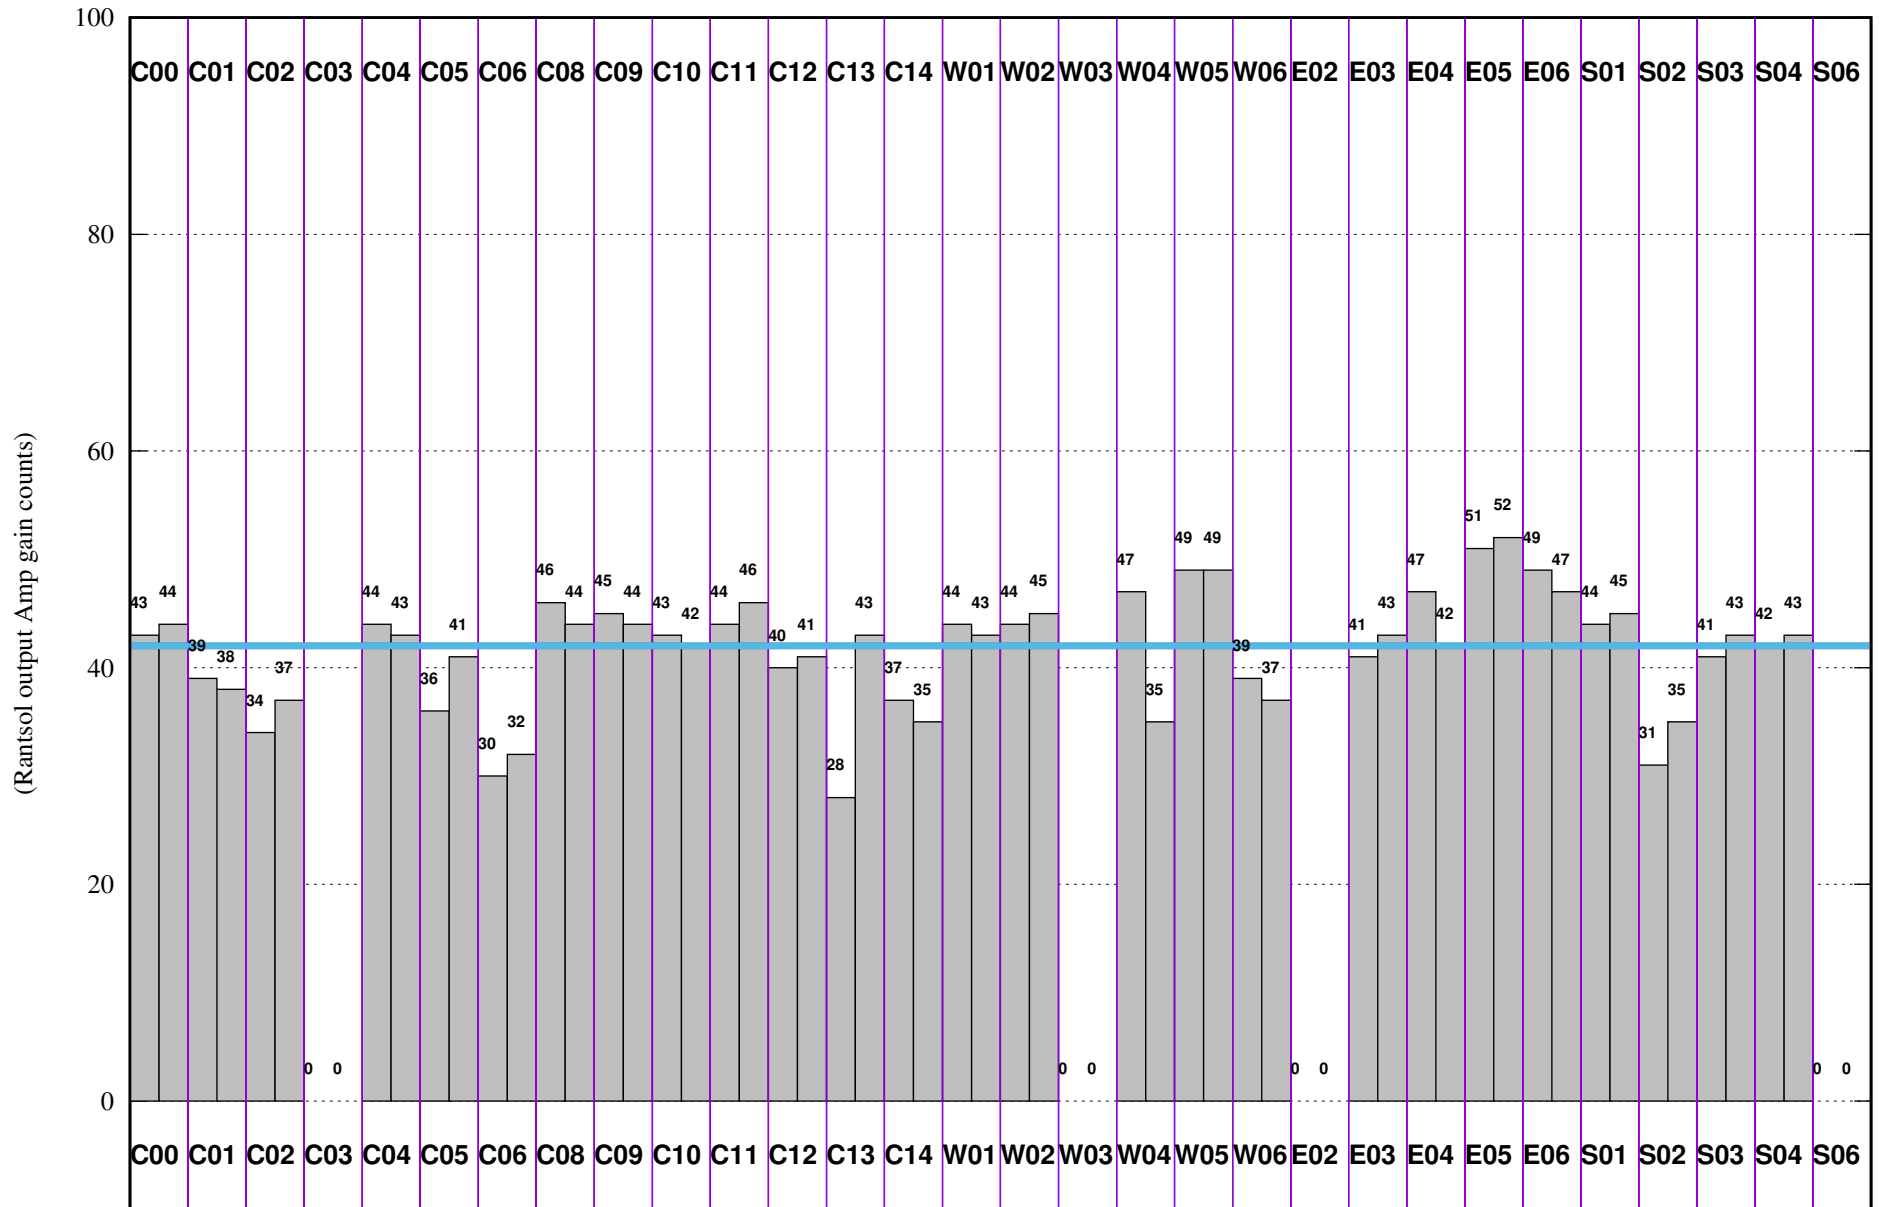

FRINGE STATUS (Rf:1397.283,1397.283 MHz., LO1:1325.000,1325.000 MHz., LO4/5:127.717,177.283 MHz.)

(File:/gsbifrddata1/10jan/3903710jan2021_g_sb.lta, scan:4, chan:150, Src:3C48, Date:10Jan2021 13:43:09)