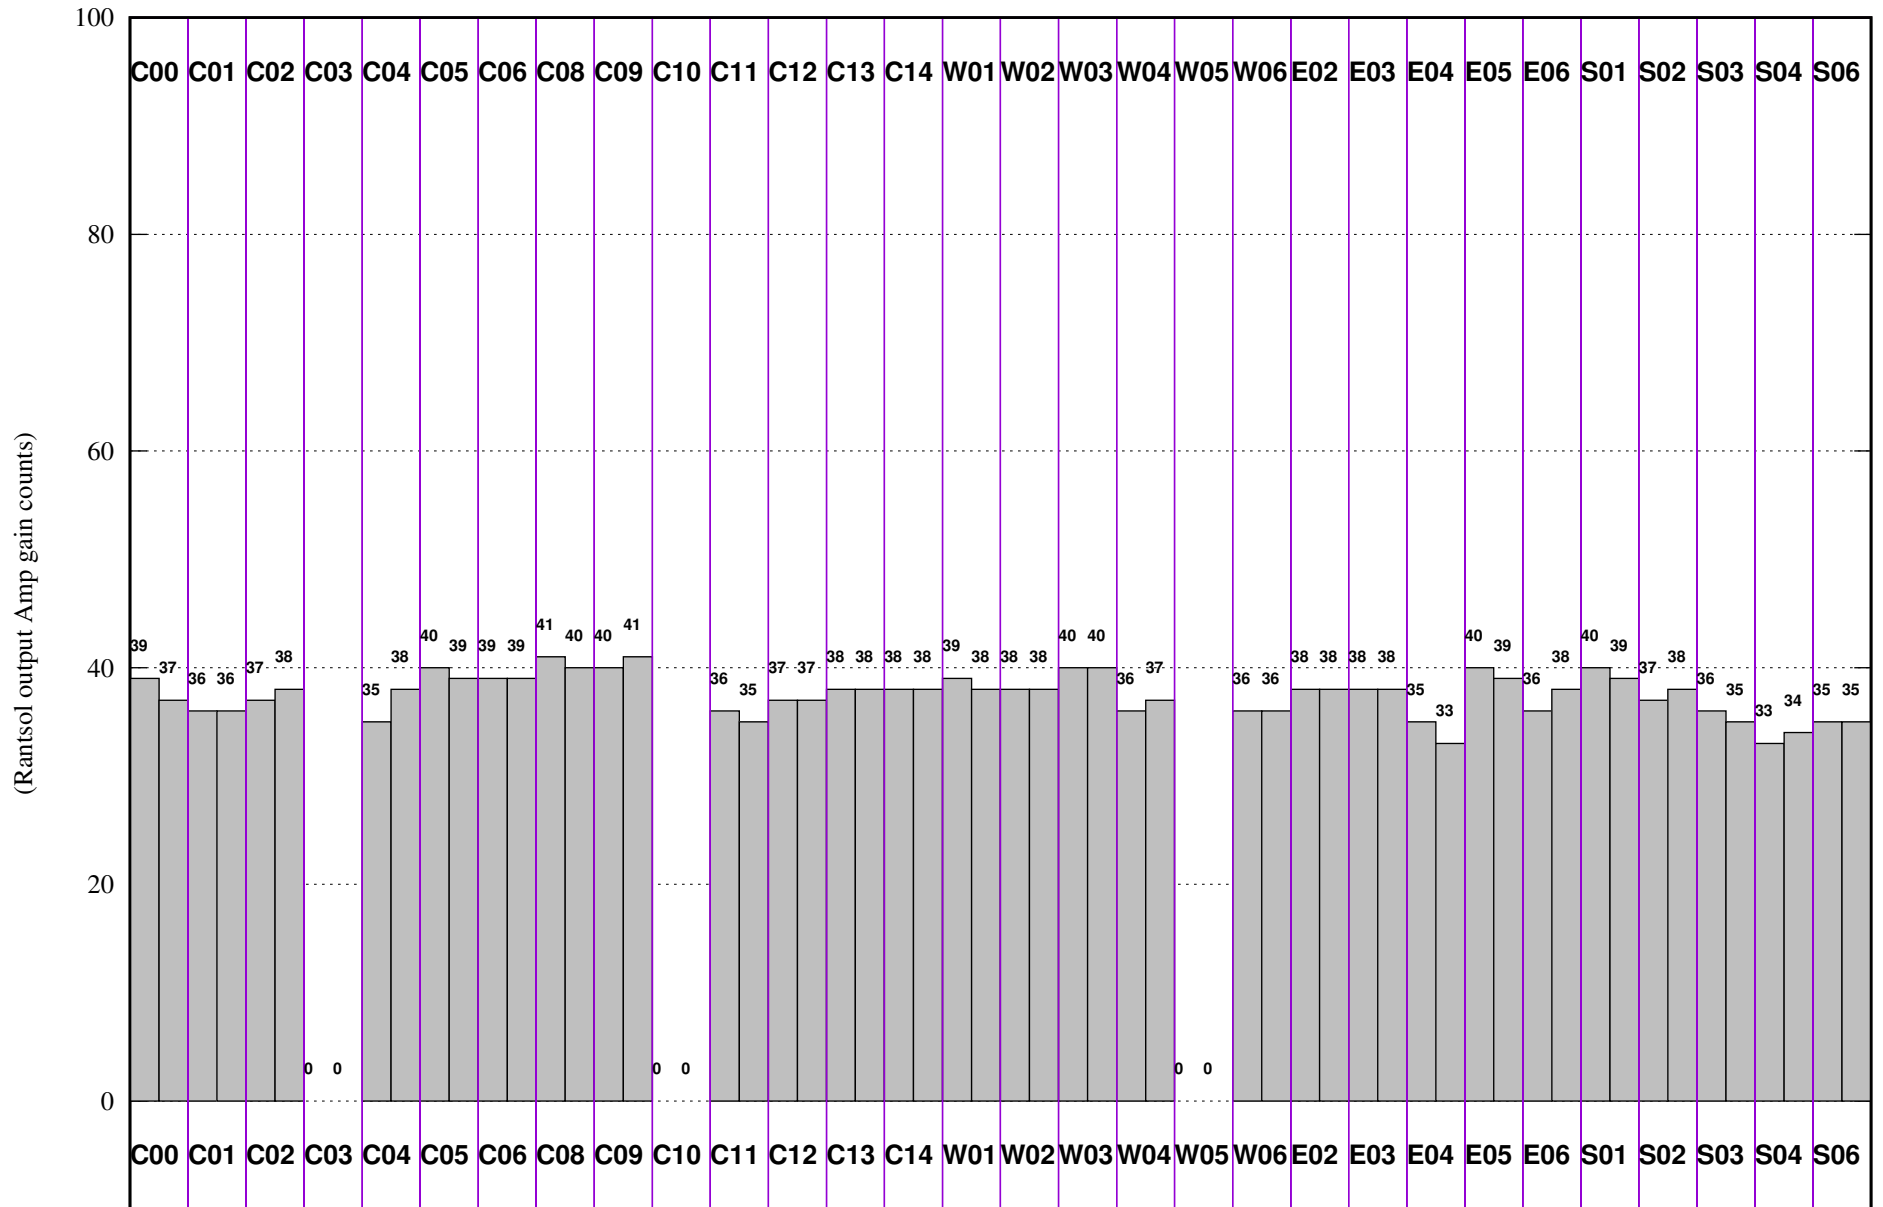

FRINGE STATUS (Rf:306.000,306.000 MHz., LO1:255.000,255.000 MHz., LO4/5:149.000,156.000 MHz.)

( File:/gsbifrddata/11jun/40\_89\_1jun2021\_gsb.lta, scan:0, chan:150, Src:3C468.1, Date:11Jun2021 03:22:05)