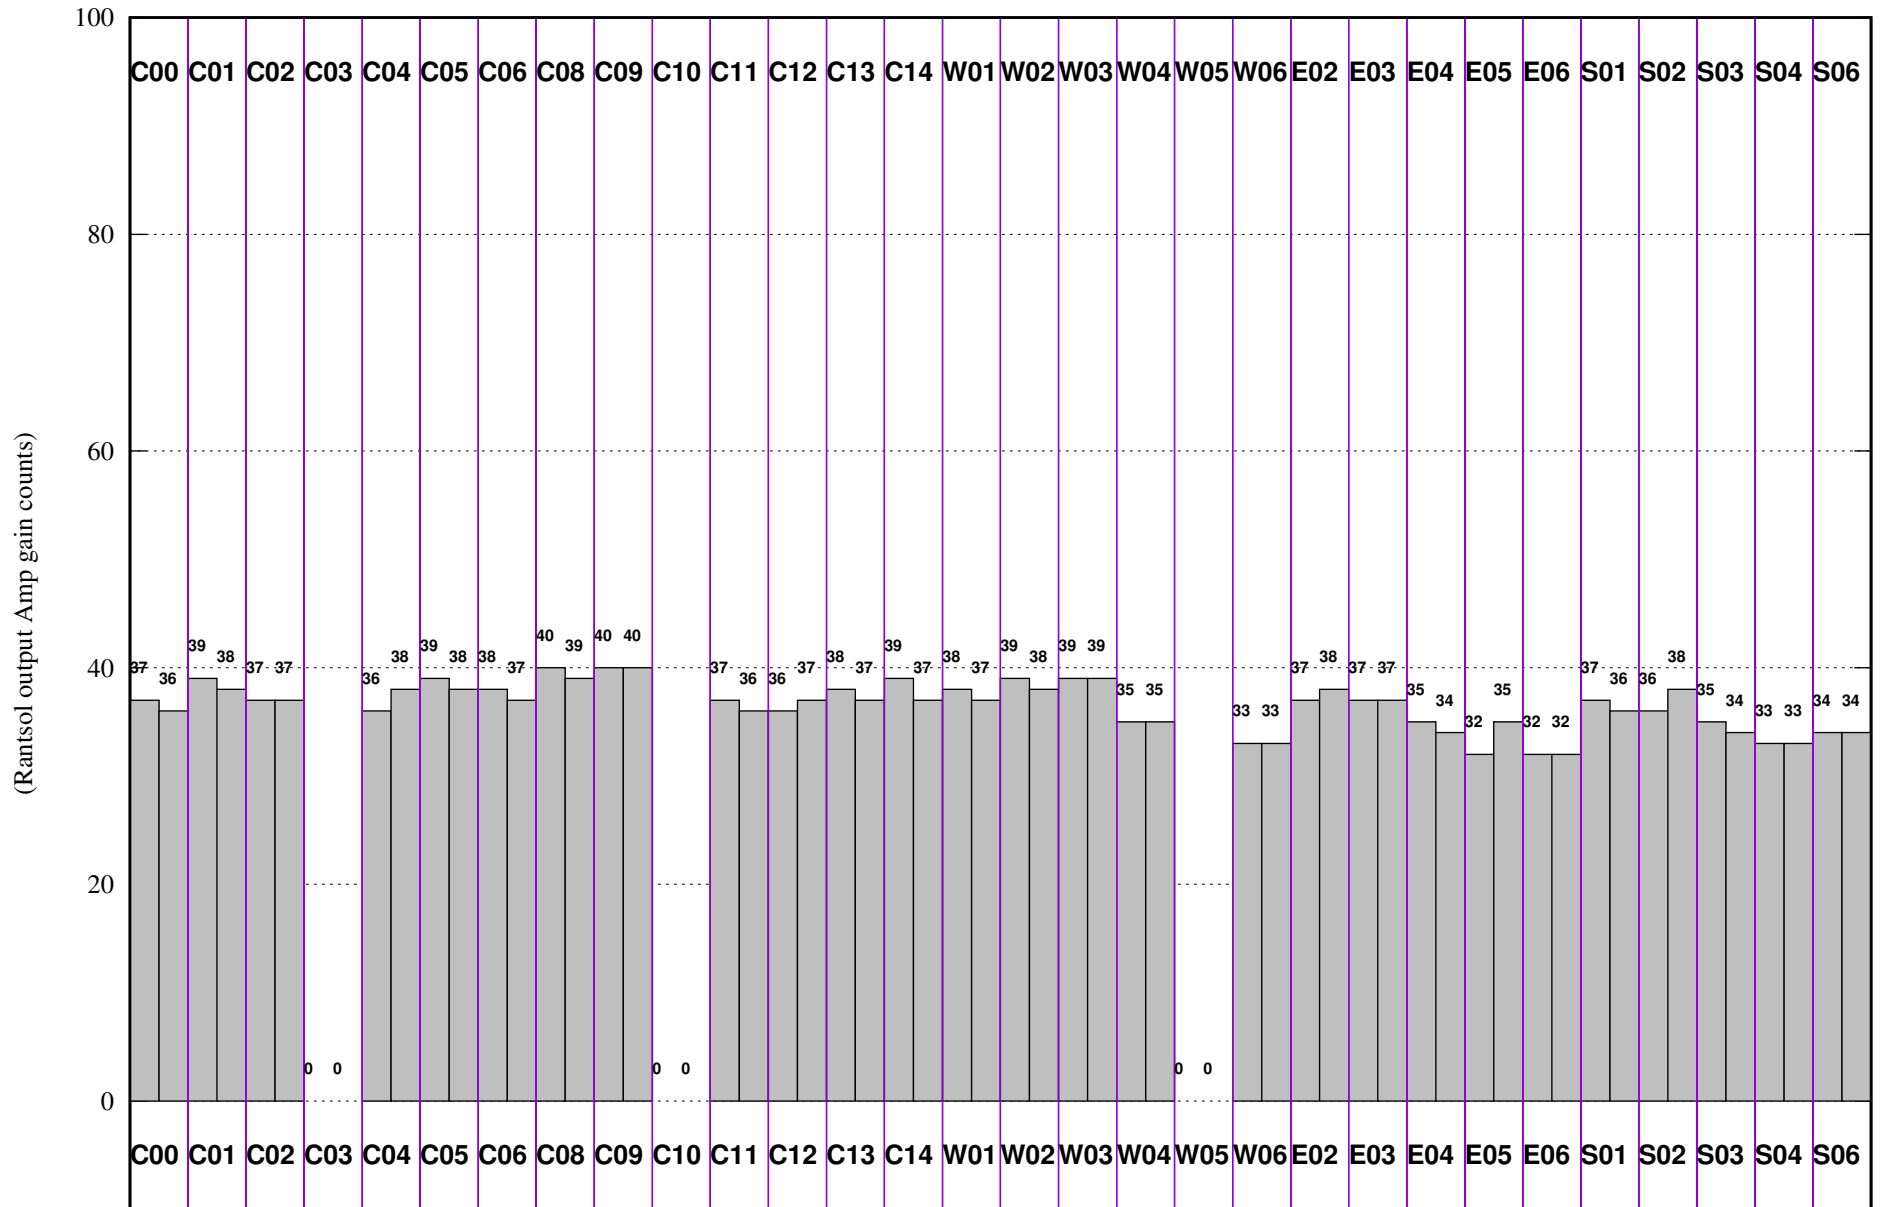

FRINGE STATUS (Rf:306.000,306.000 MHz., LO1:255.000,255.000 MHz., LO4/5:149.000,156.000 MHz.)

( File:/gsbifrddata/11jun/40\_89\_1jun2021\_gsb.lta, scan:24, chan:100, Src:3C468.1, Date:11Jun2021 09:31:12)