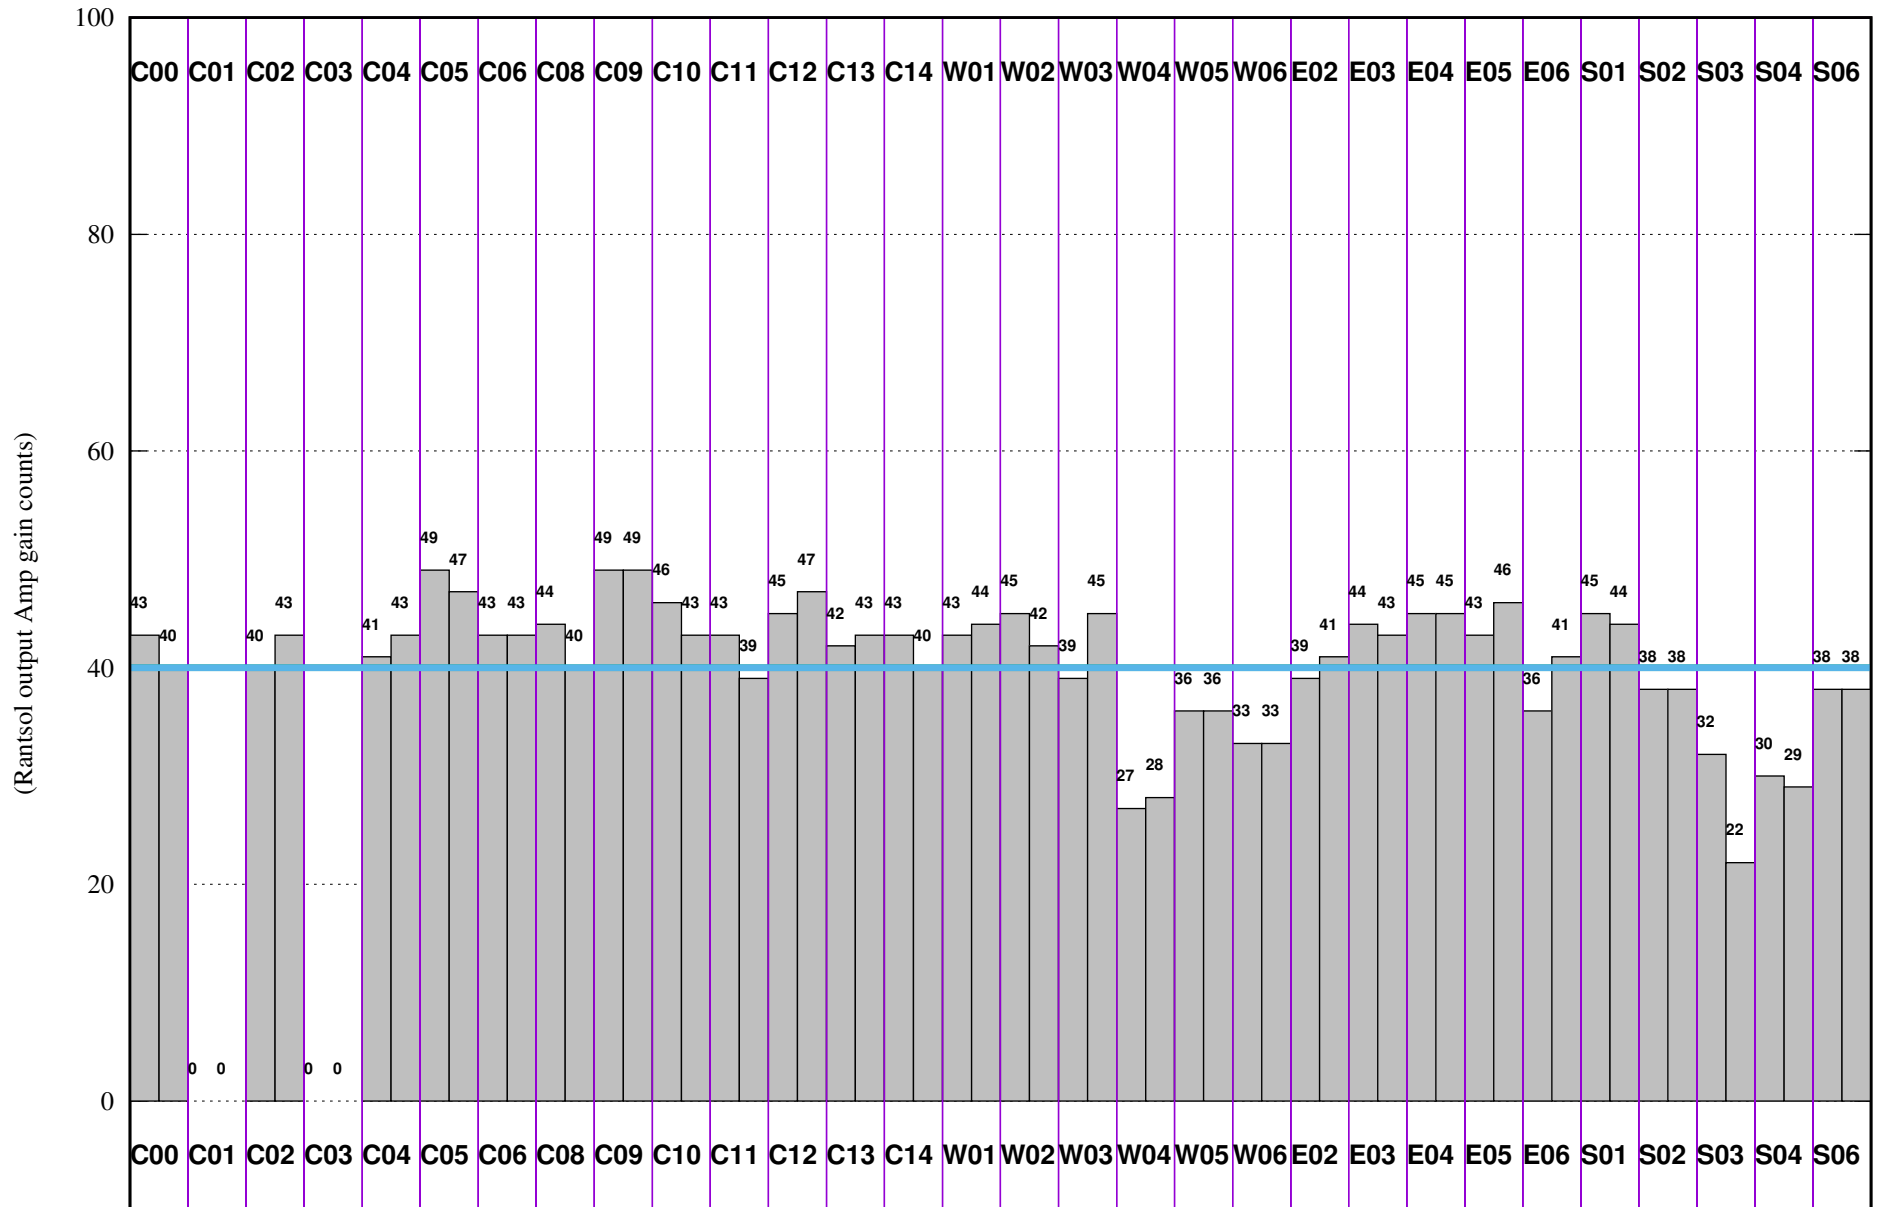

FRINGE STATUS (Rf:306.000,306.000 MHz., LO1:255.000,255.000 MHz., LO4/5:149.000,156.000 MHz.)

( File:/gsbifrddata1/11jun/40\_16\_1jun2021\_gsb.lta, scan:0, chan:200, Src:3C286, Date:11Jun2021 16:10:51)