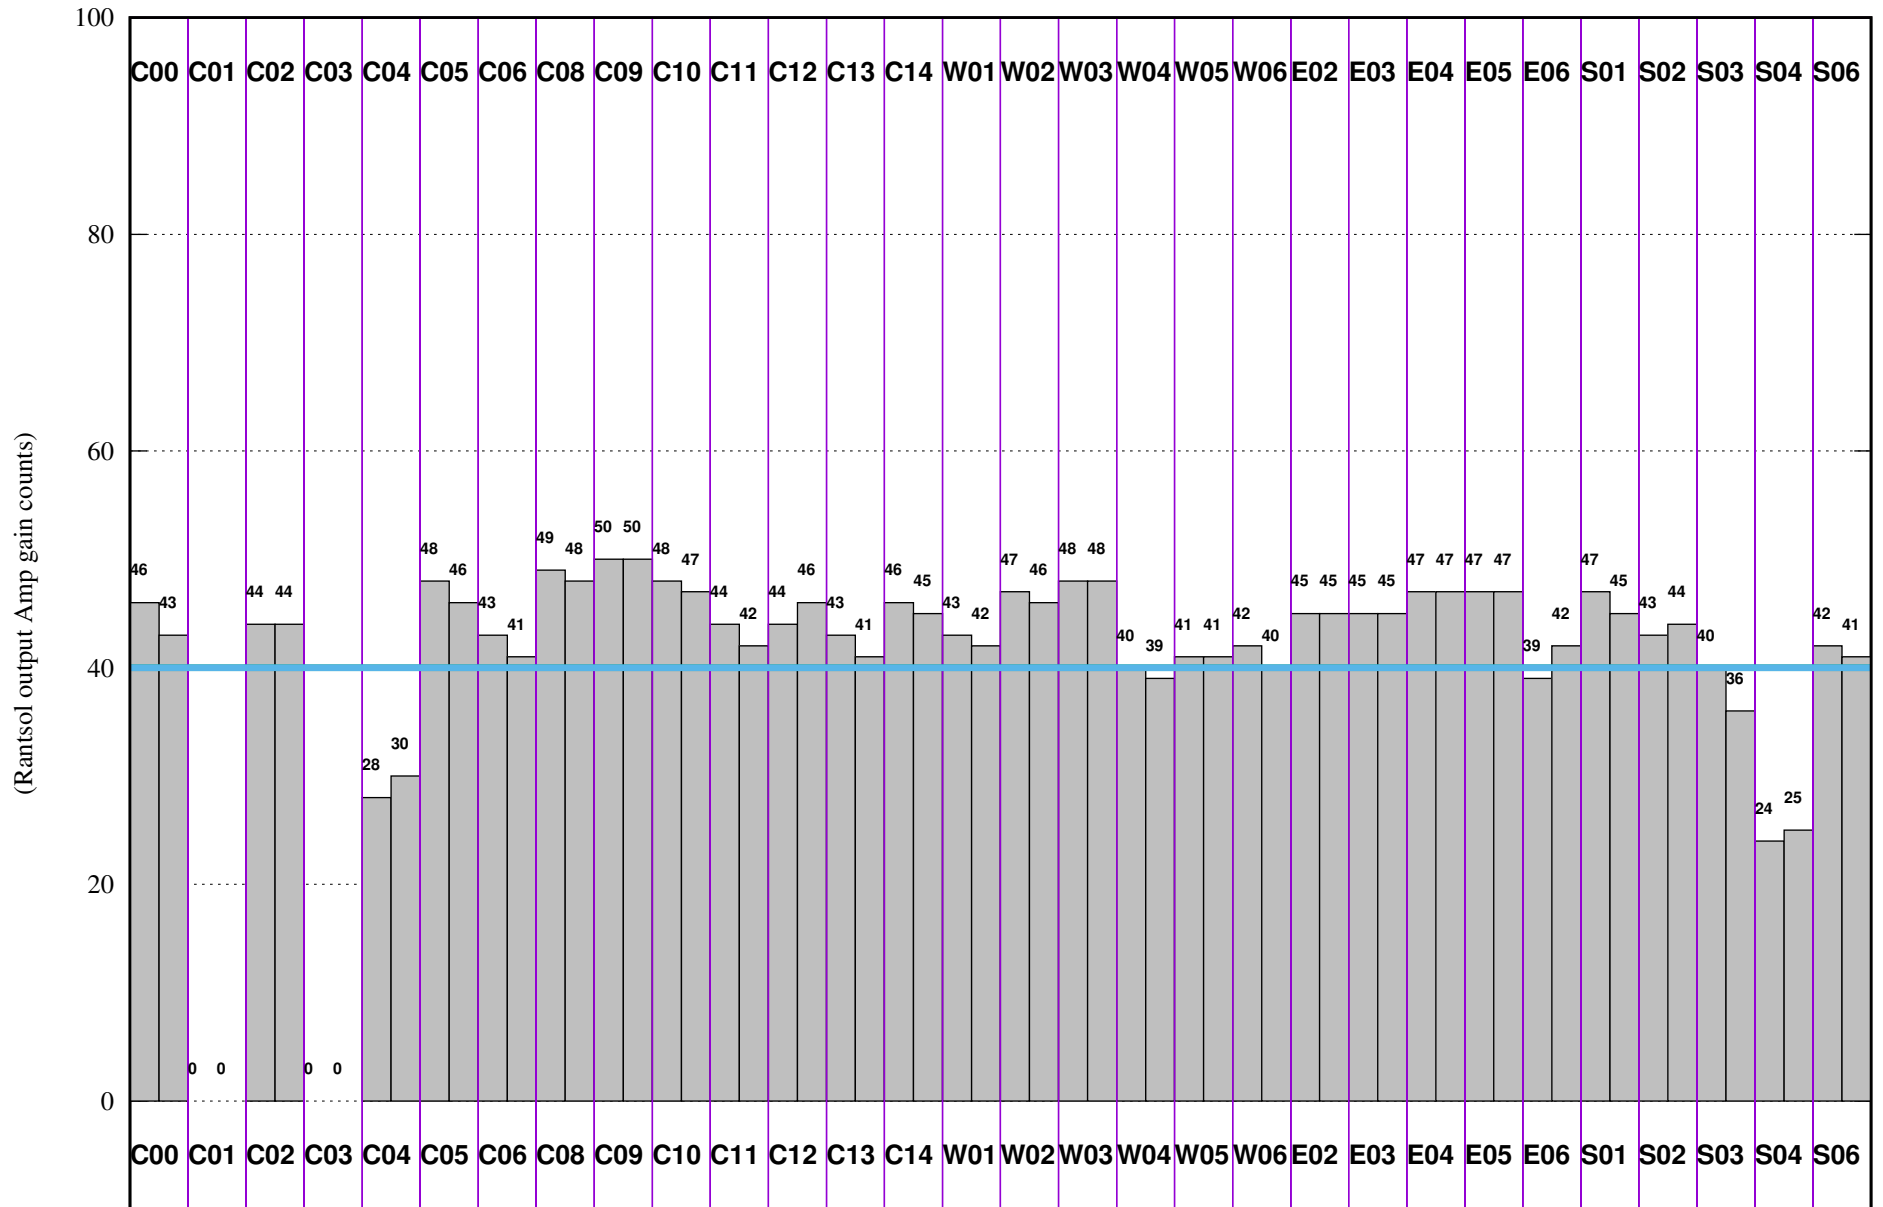

FRINGE STATUS (Rf:306.000,306.000 MHz., LO1:255.000,255.000 MHz., LO4/5:149.000,156.000 MHz.)

( File:/gsbifrddata1/11jun/40\_57\_1jun2021\_gsb.lta, scan:0, chan:150, Src:3C286, Date:11Jun2021 19:20:09)