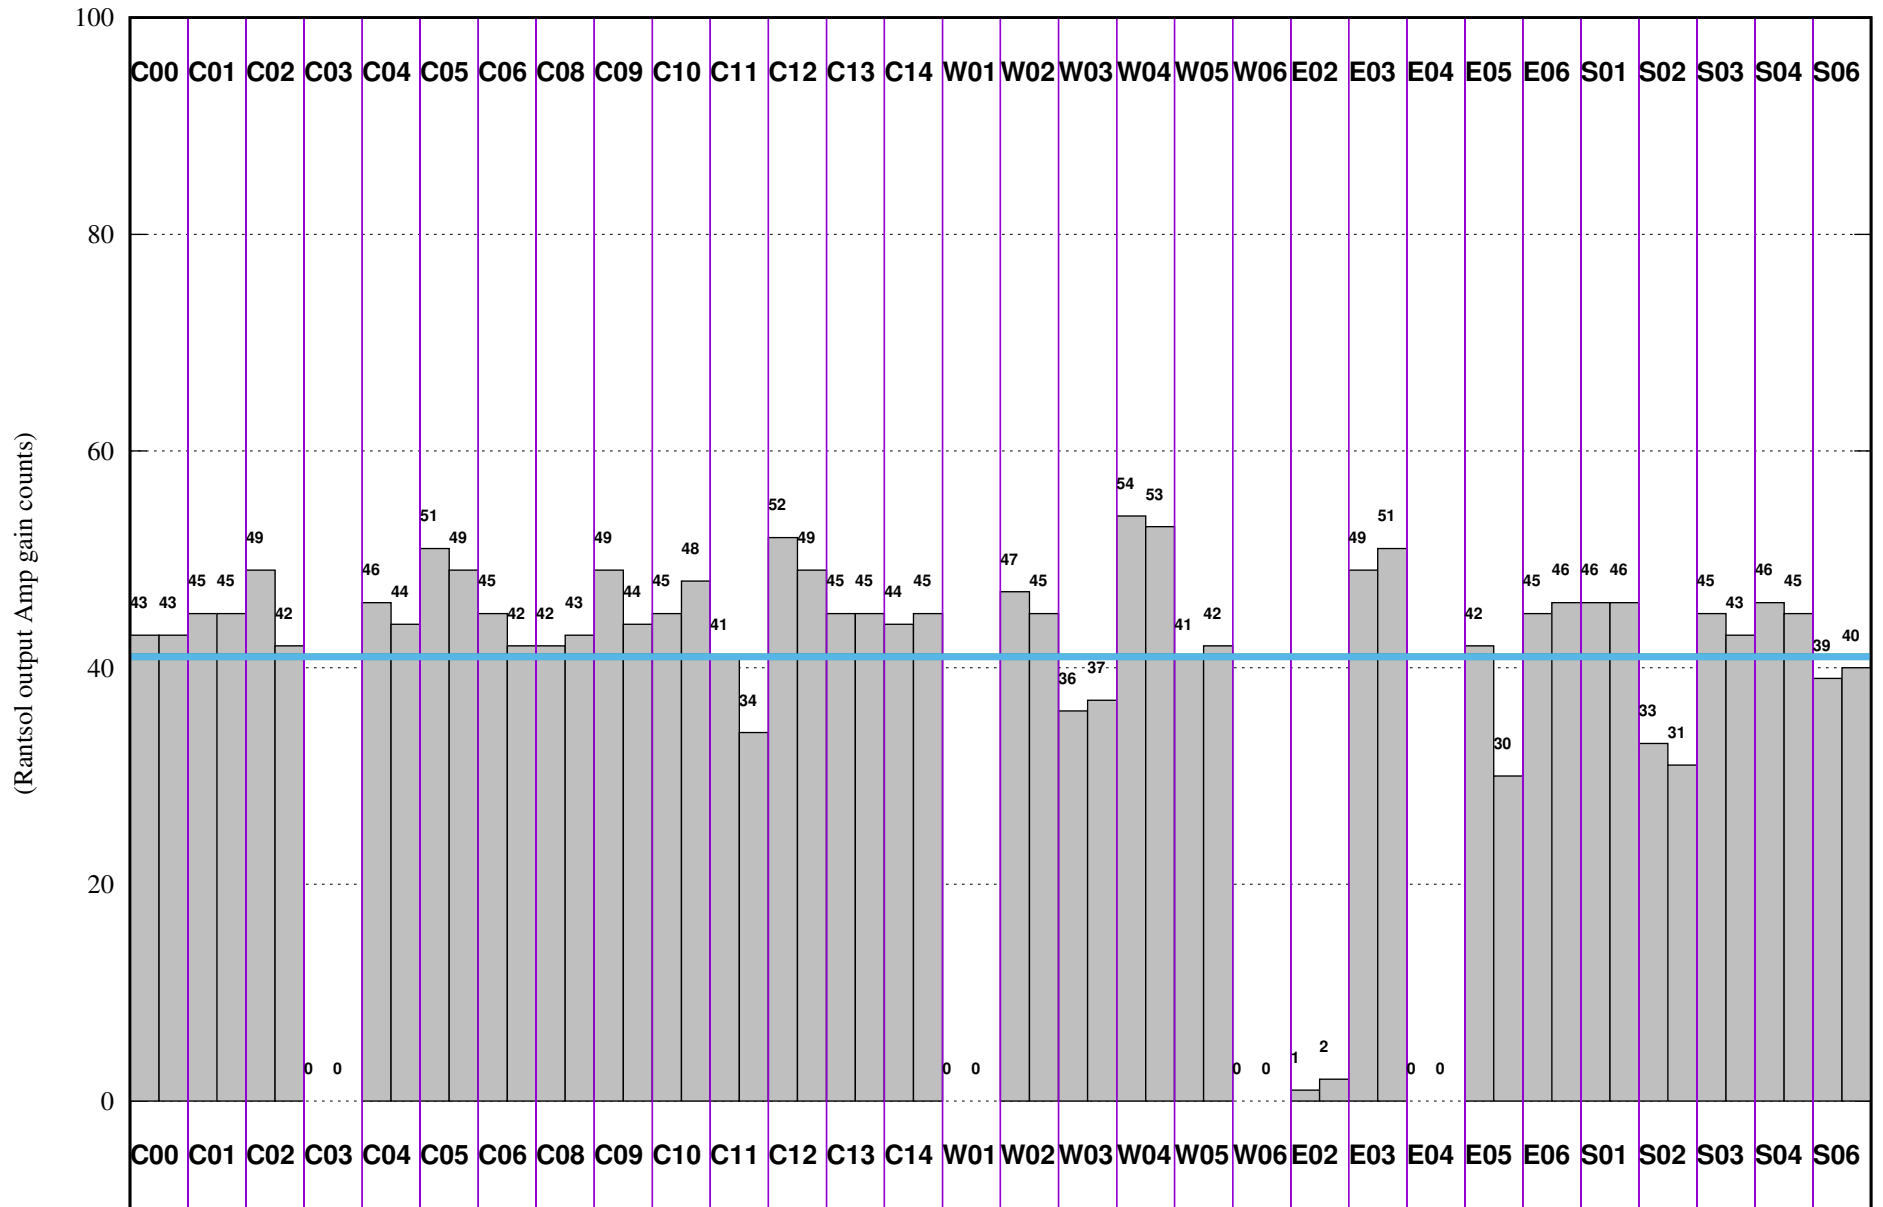

FRINGE STATUS (Rf:591.000,591.000 MHz., LO1:540.000,540.000 MHz., LO4/5:149.000,156.000 MHz.)

( File:/gsbifrddata1/11may/40\_91\_1may2020\_sb.lta, scan:0, chan:150, Src:3C147, Date:11May2021 17:02:42)