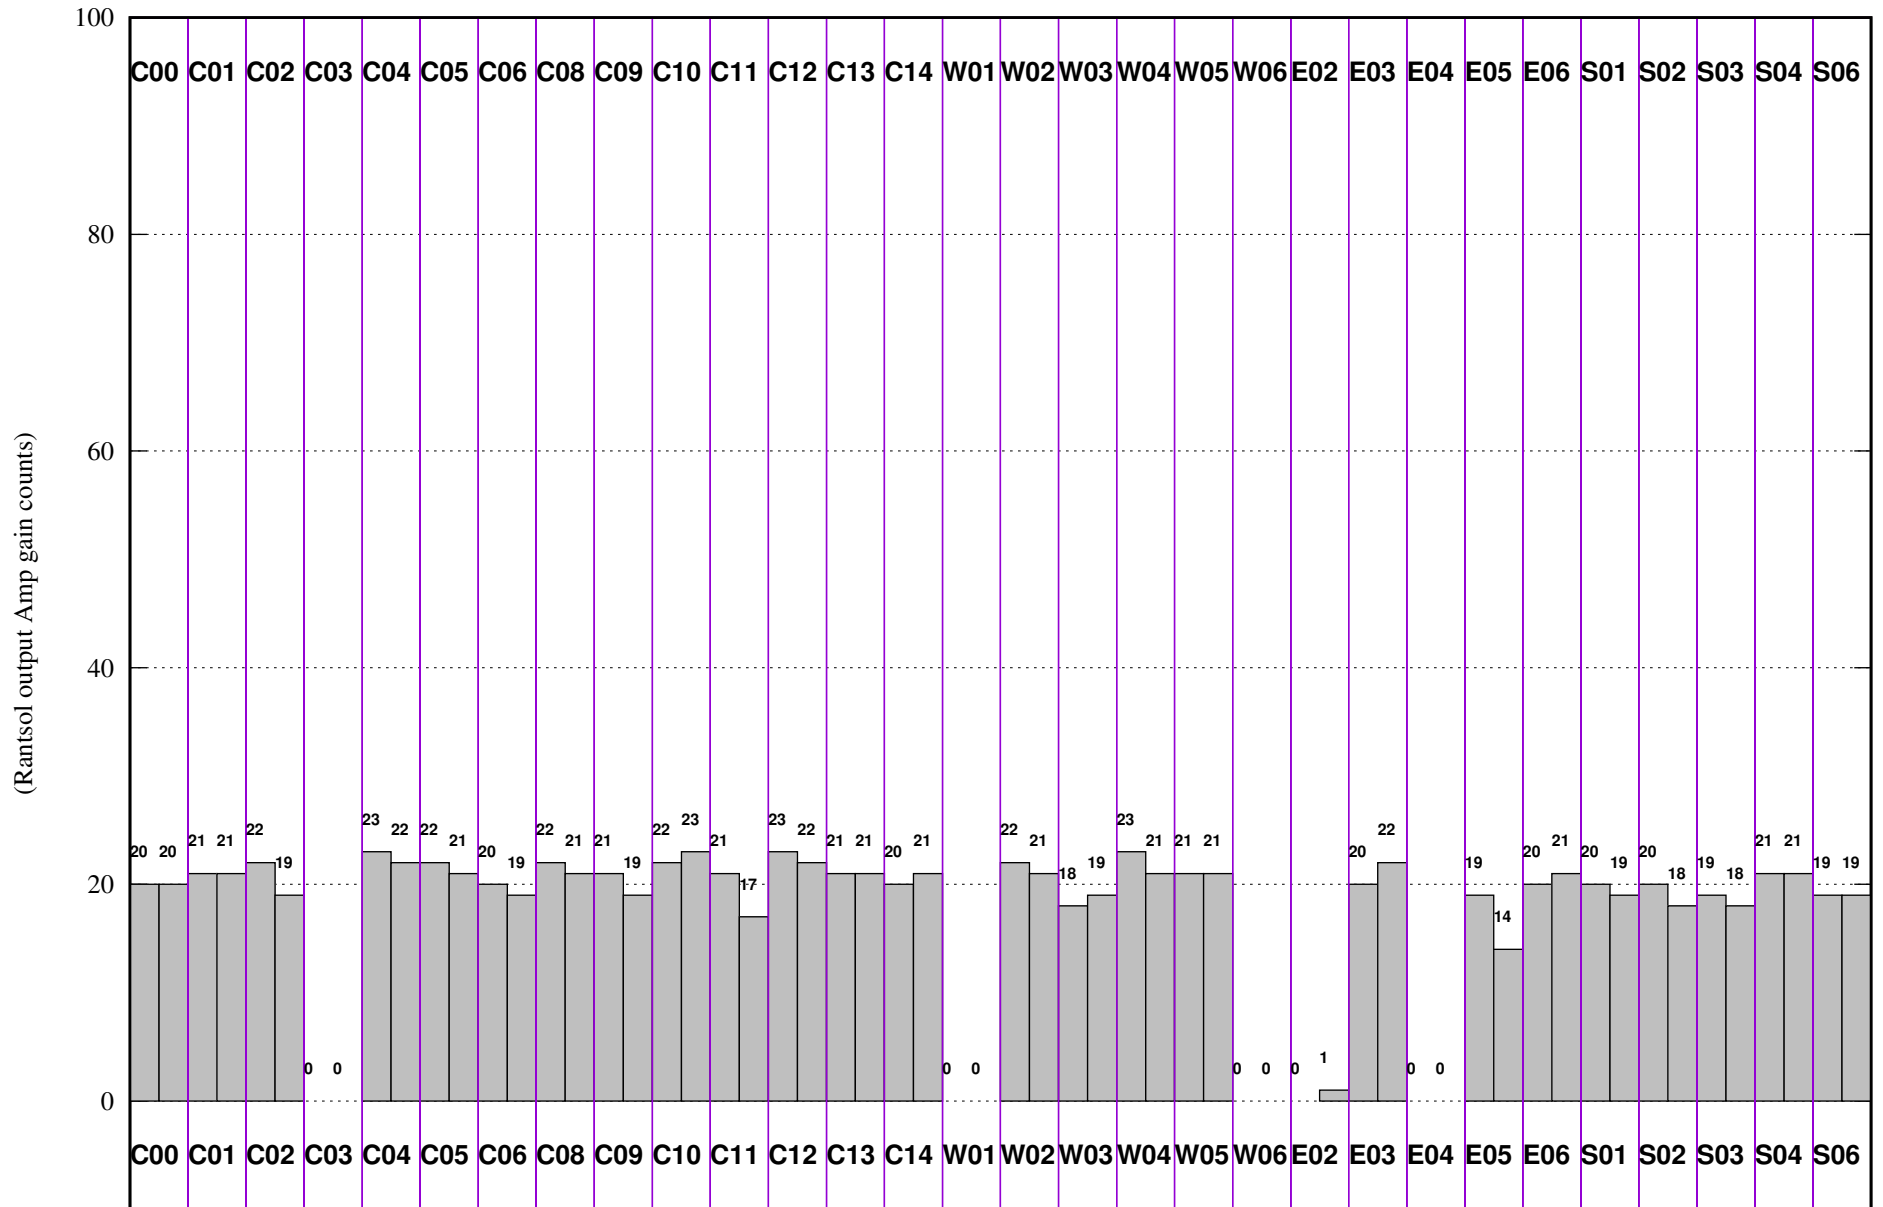

FRINGE STATUS (Rf:591.000,591.000 MHz., LO1:540.000,540.000 MHz., LO4/5:149.000,156.000 MHz.)

(File:/gsbifrd1/11may/40_91_1may2020_sb.lta, scan:3, chan:150, Src:0943-083, Date:11May2021 18:19:11)