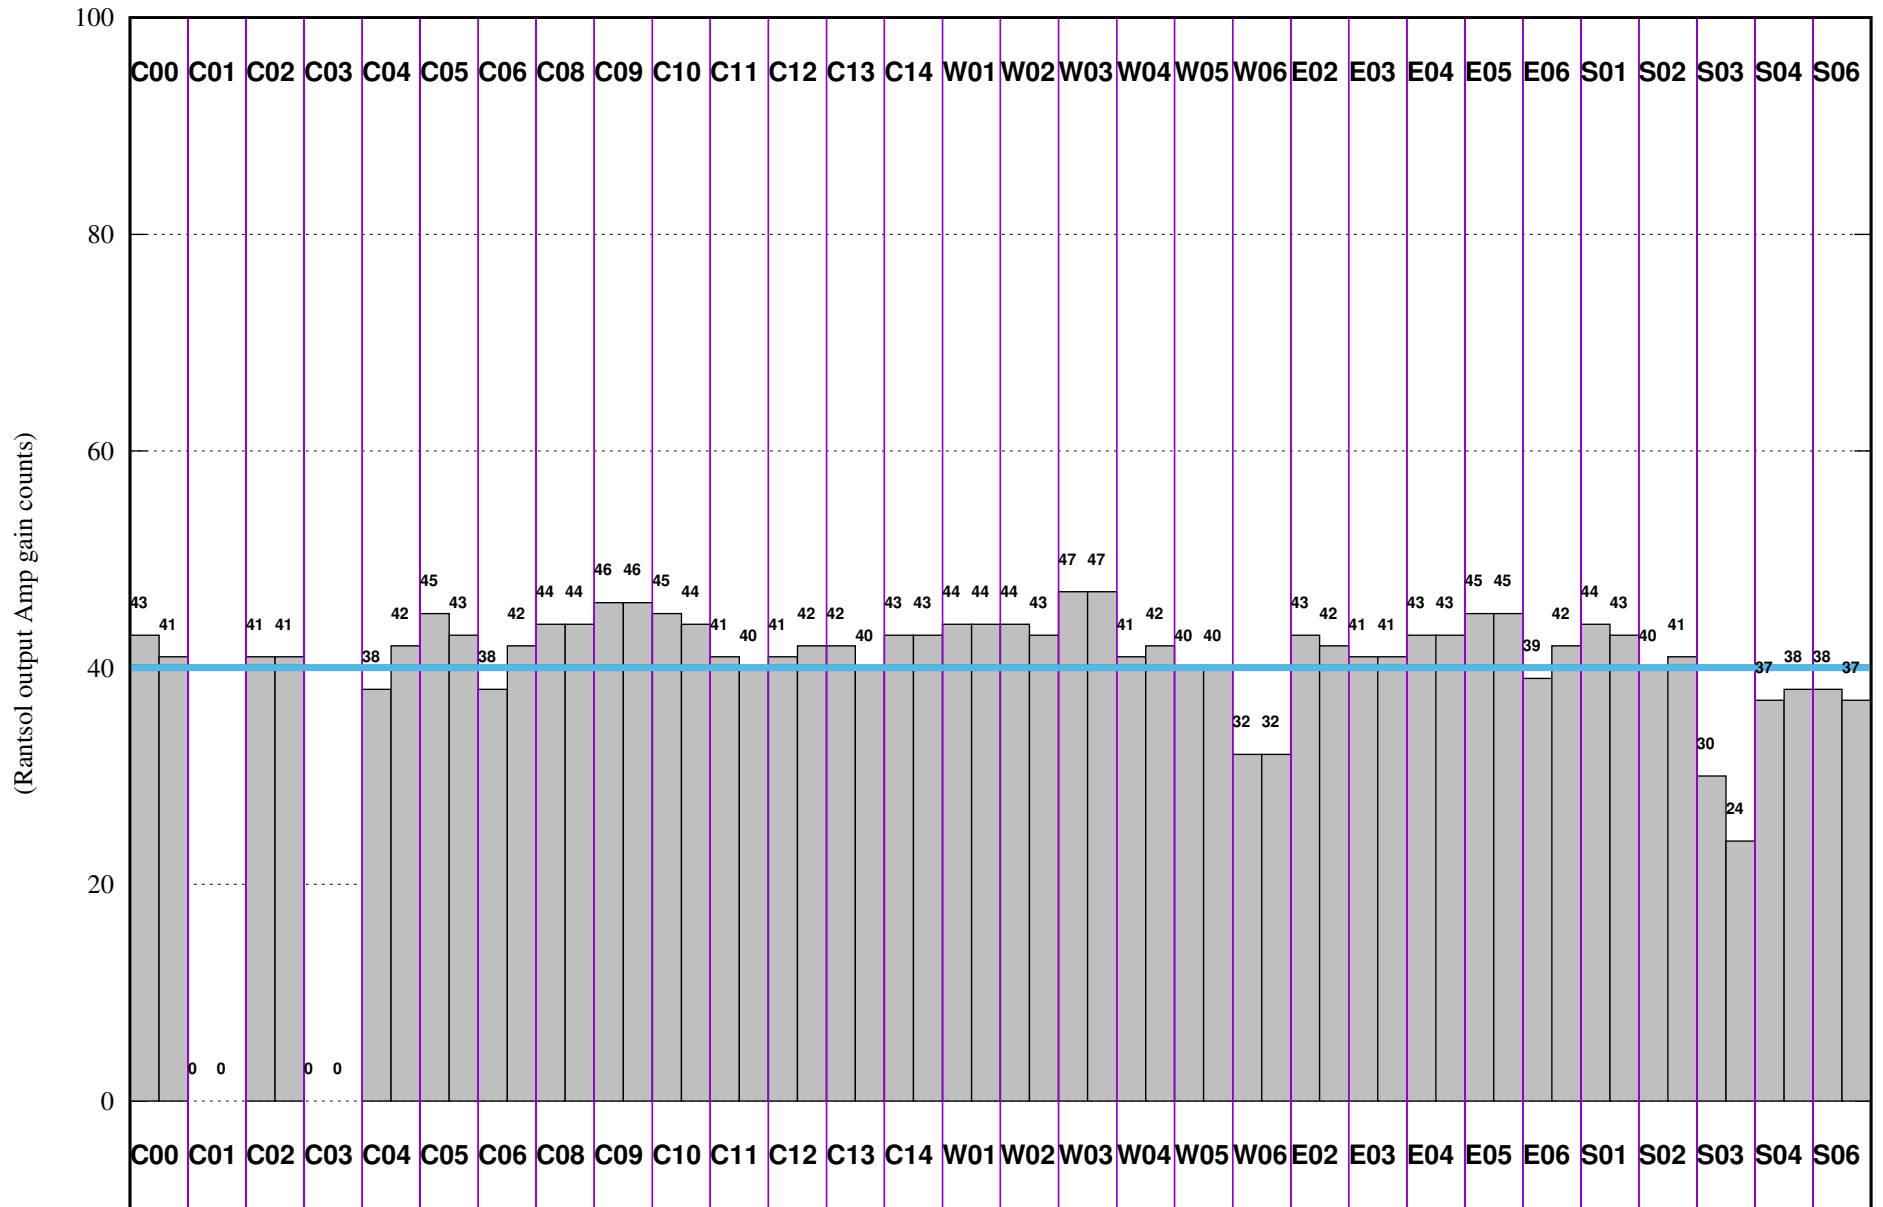

FRINGE STATUS (Rf:306.000,306.000 MHz., LO1:255.000,255.000 MHz., LO4/5:149.000,156.000 MHz.)

( File:/gsbifrddata/12jun/40\_89\_1\_2jun2021\_gsb.lta, scan:0, chan:150, Src:3C48, Date:12Jun2021 07:32:02)