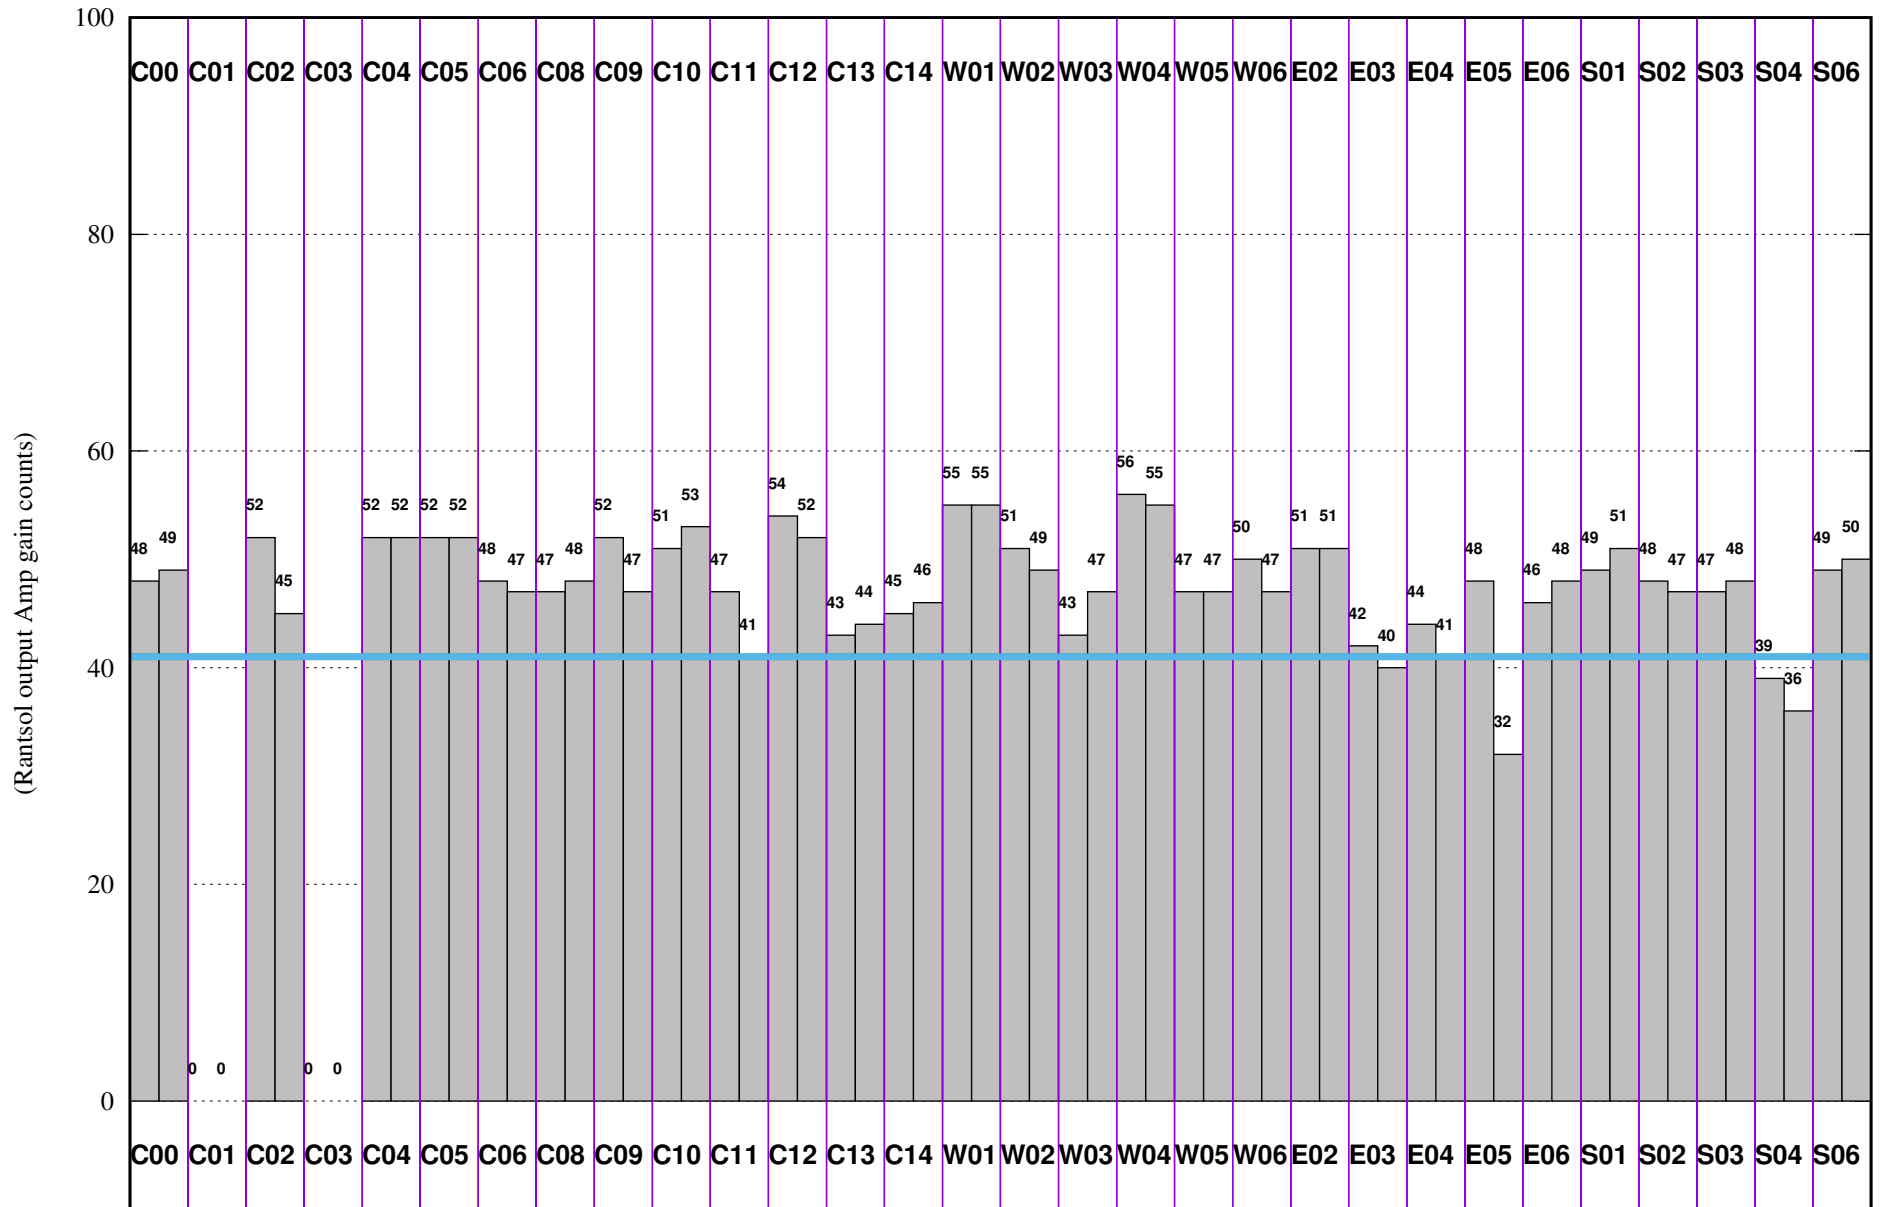

FRINGE STATUS (Rf:591.000,591.000 MHz., LO1:540.000,540.000 MHz., LO4/5:149.000,156.000 MHz.)

( File:/gsbifrddata1/12jun/40\_90\_12jun2021\_g.sb.lta, scan:0, chan:150, Src:3C286, Date:12Jun2021 19:19:29)