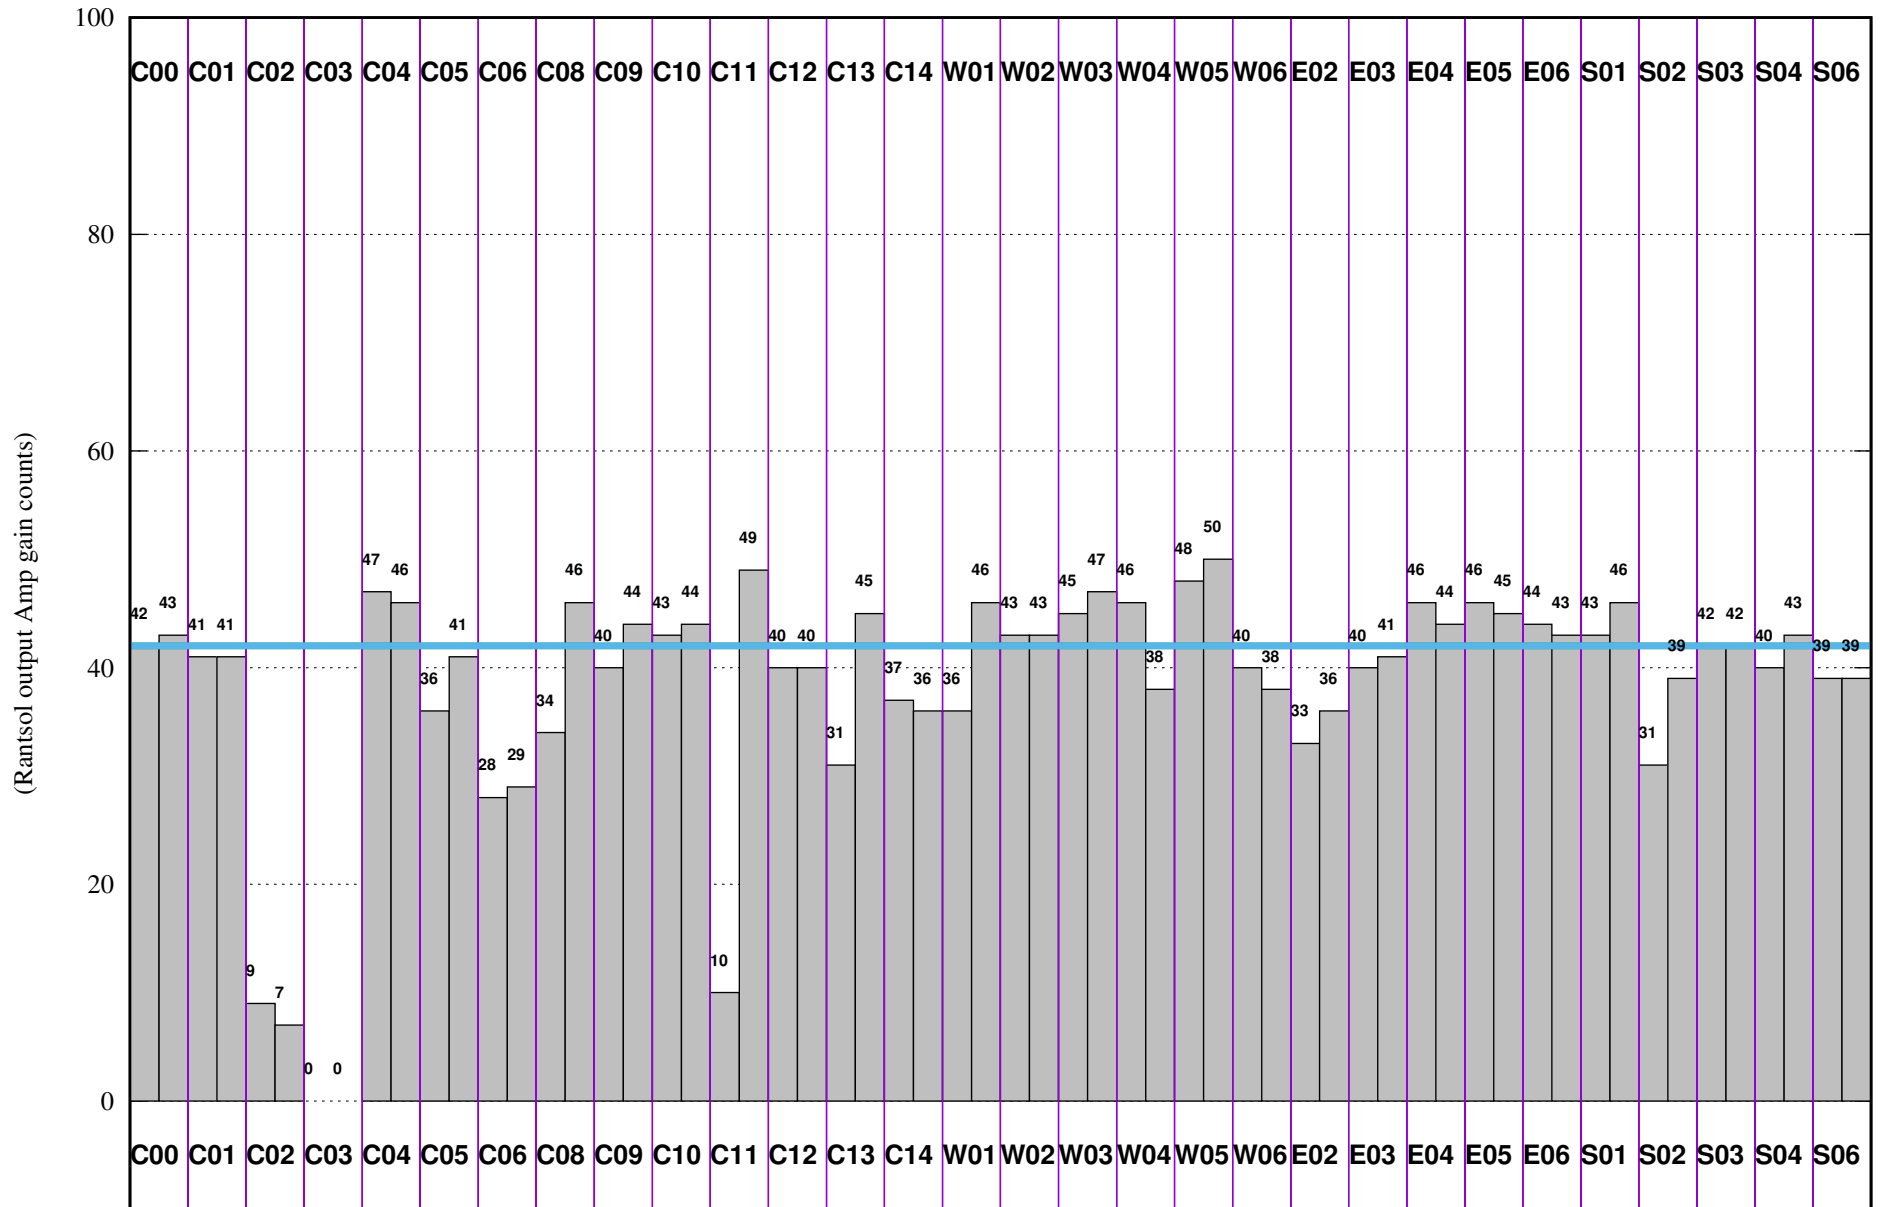

FRINGE STATUS (Rf:1414.427,1414.427 MHz., LO1:1345.000,1345.000 MHz., LO4/5:130.573,174.427 MHz.)

(File:/gsbifrddata1/13jul/40_83_13jul2021_g.sb.lta, scan:0, chan:150, Src:3C147, Date:13Jul2021 14:59:09)