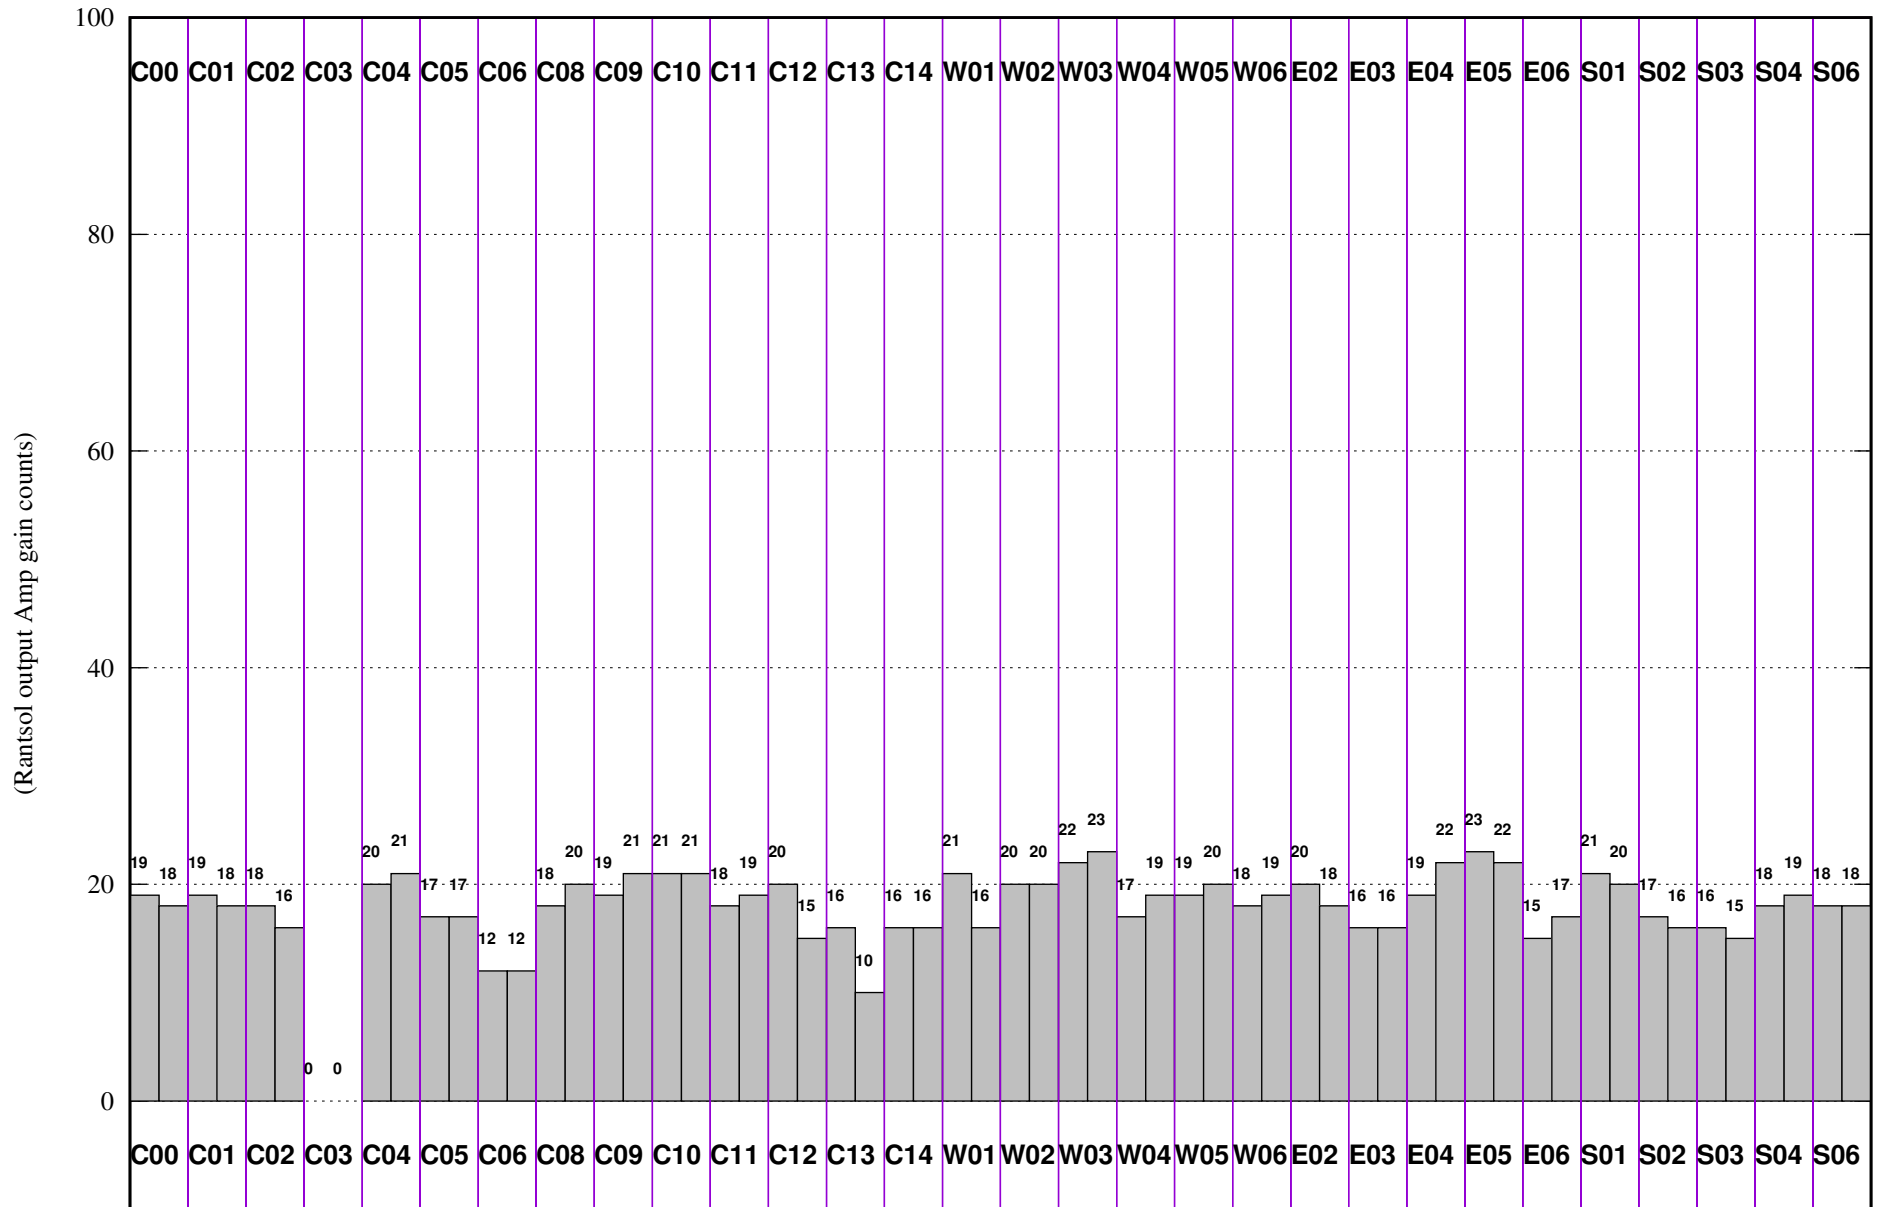

FRINGE STATUS (Rf:1399.000,1399.000 MHz., LO1:1450.000,1450.000 MHz., LO4/5:149.000,156.000 MHz.)

(File:/gsbifrdta1/13jun/ddtc178_13jun2021_gsb.lta, scan:0, chan:150, Src:1150-003, Date:13Jun2021 15:23:43)