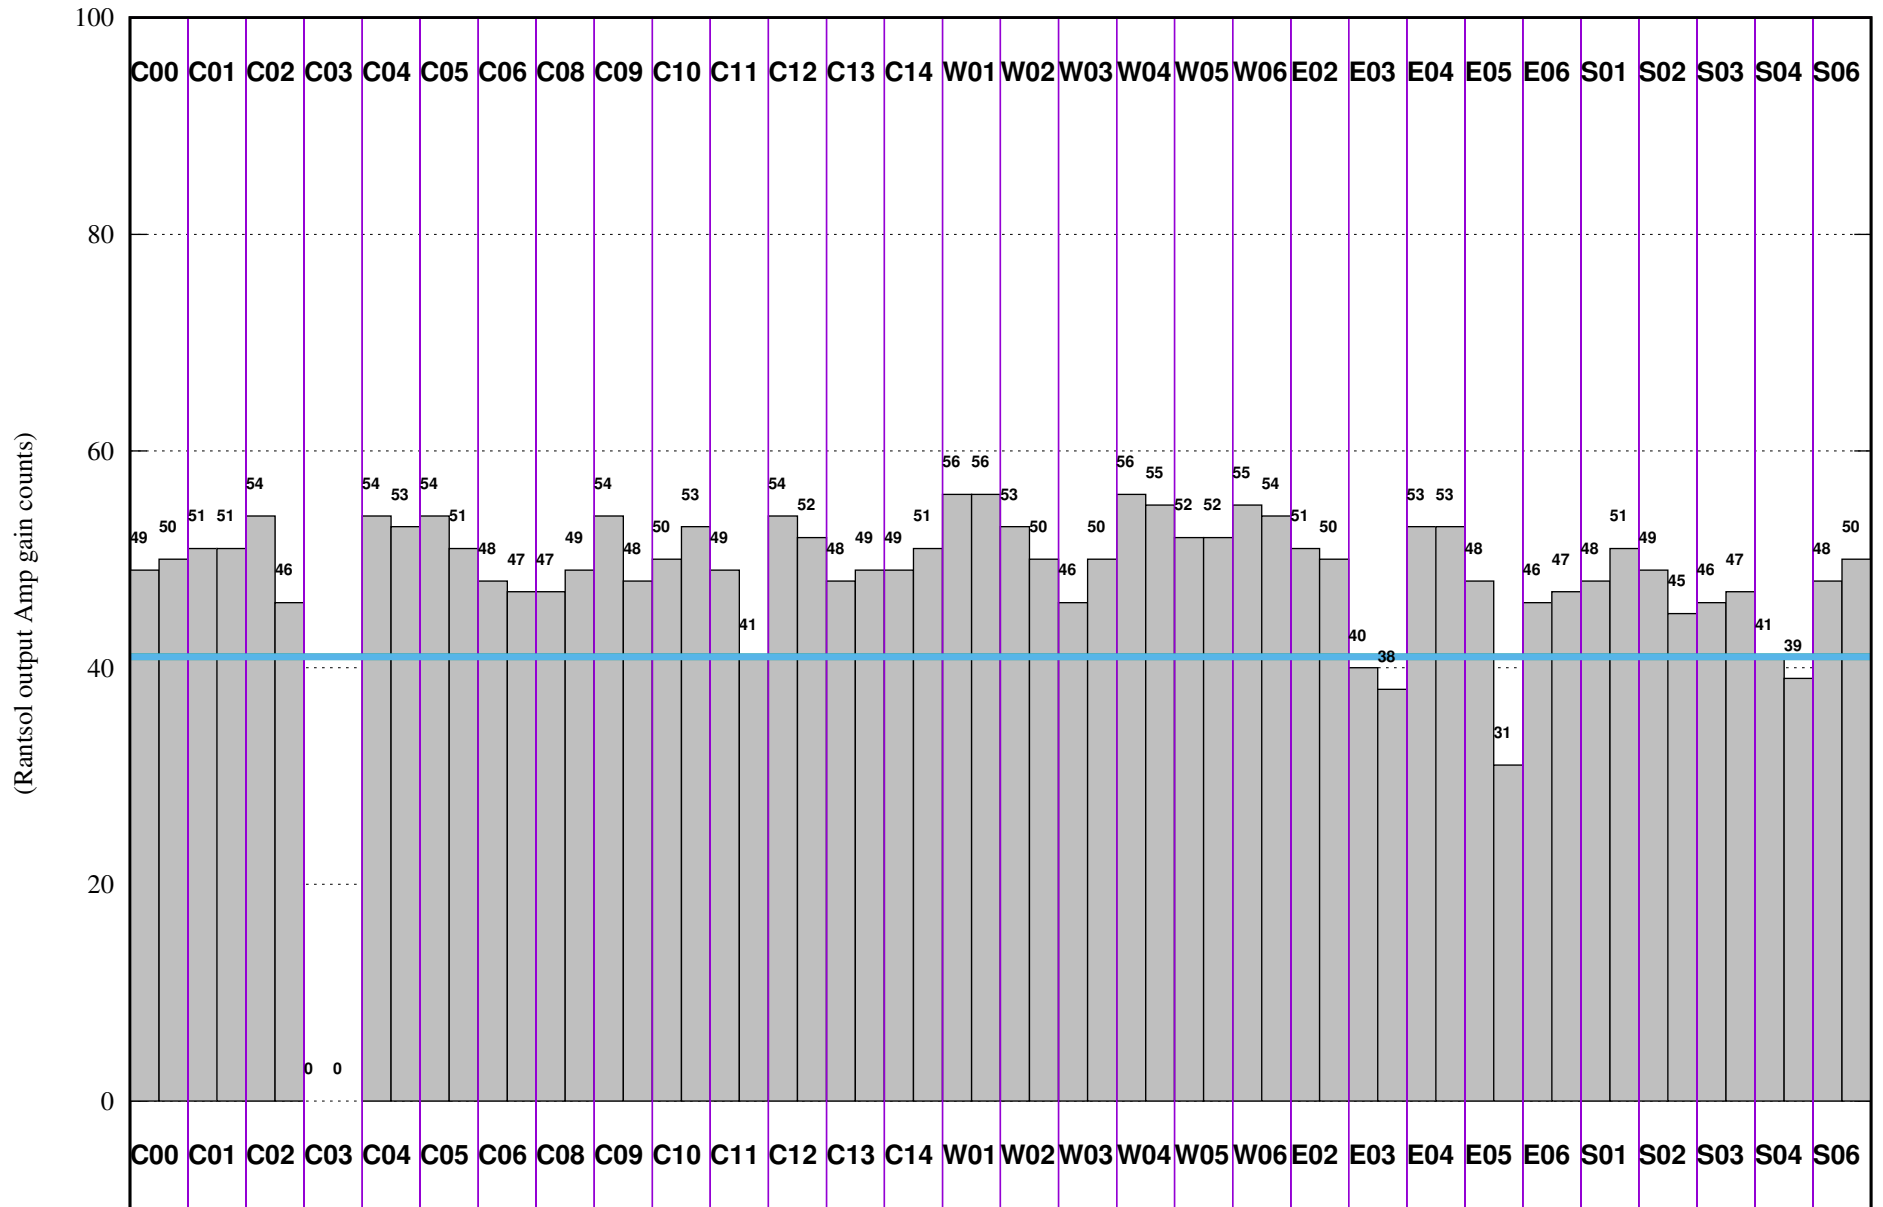

FRINGE STATUS (Rf:591.000,591.000 MHz., LO1:540.000,540.000 MHz., LO4/5:149.000,156.000 MHz.)

( File:/gsbifrddata1/13jun/40\_090\_13jun2021\_gsb.lta, scan:0, chan:150, Src:3C286, Date:13Jun2021 18:55:15)