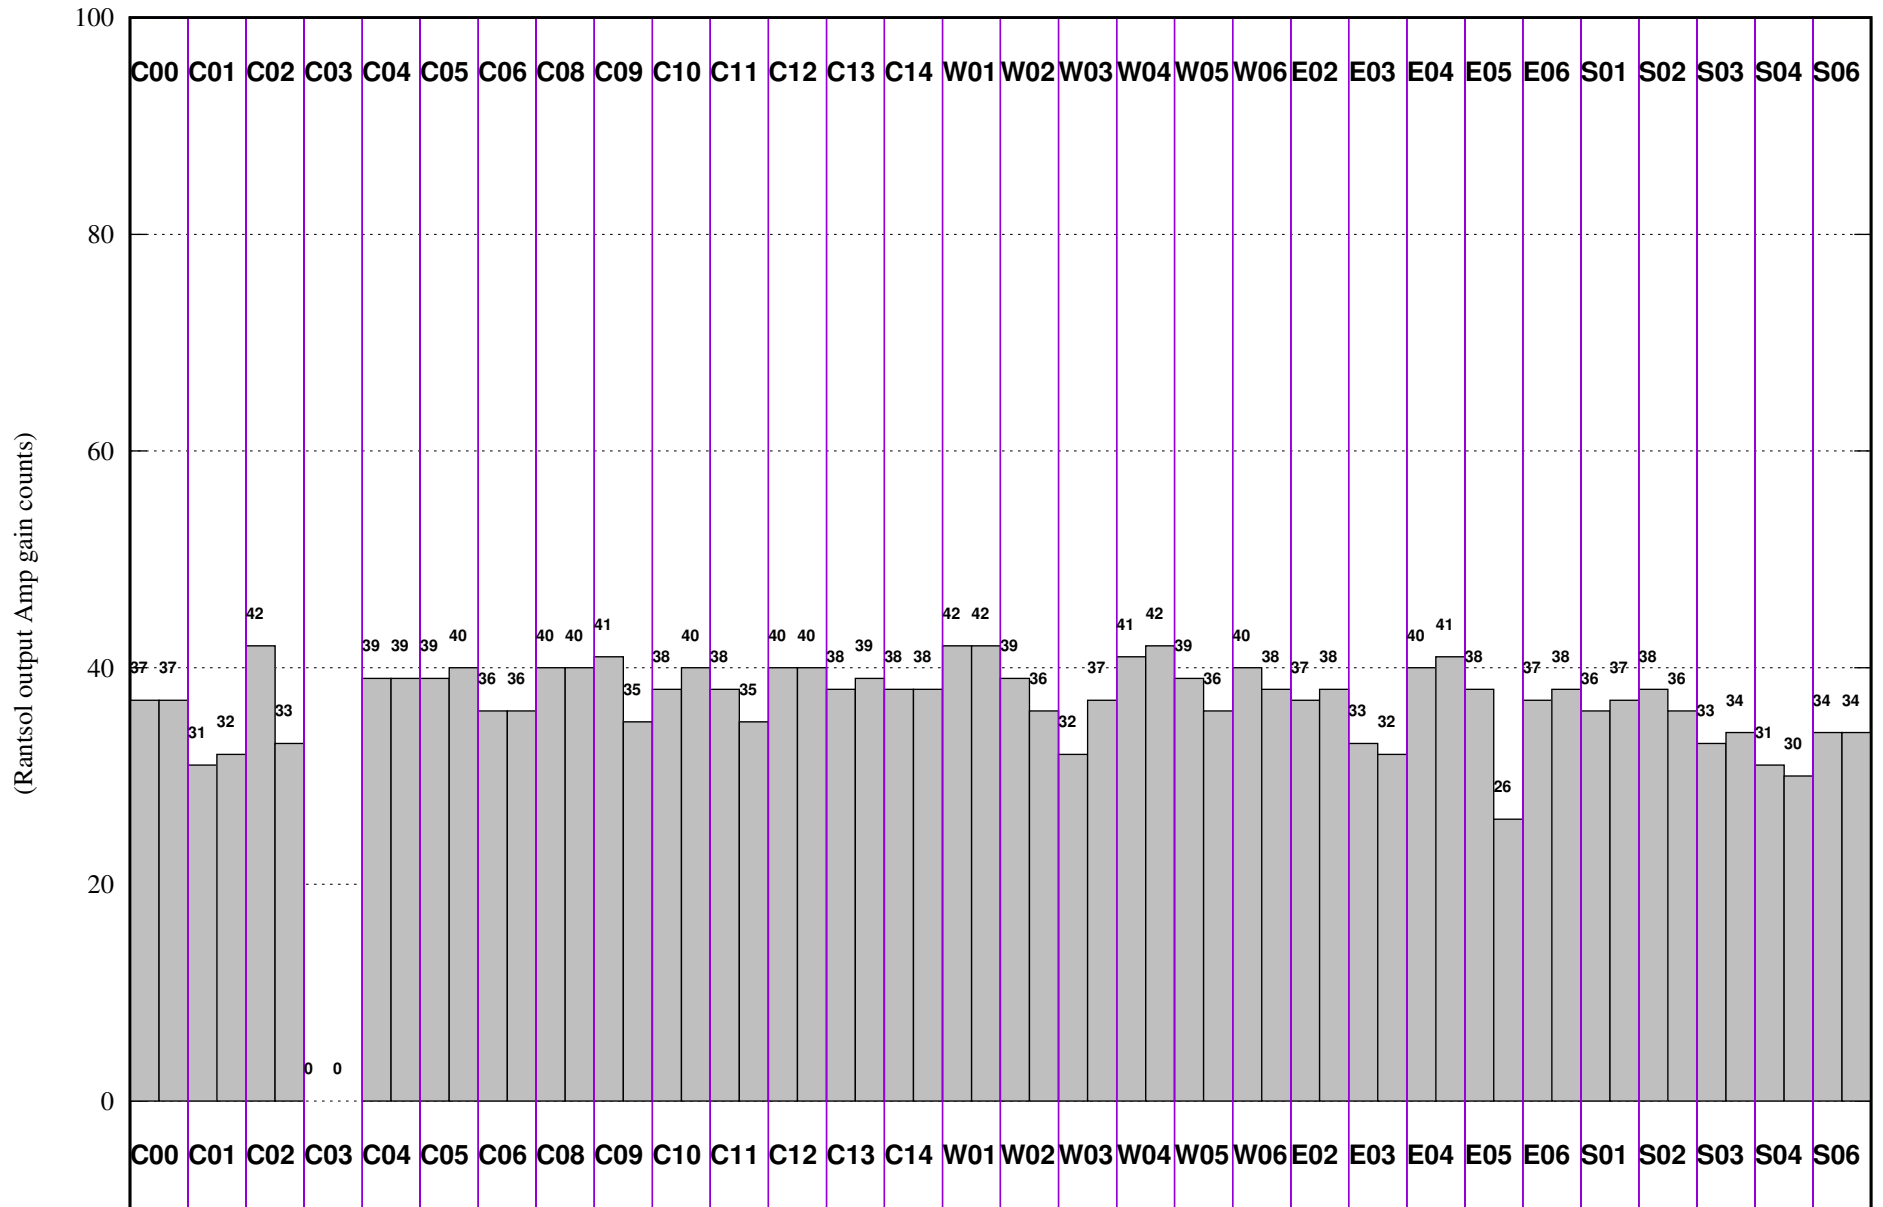

FRINGE STATUS (Rf:591.000,591.000 MHz., LO1:540.000,540.000 MHz., LO4/5:149.000,156.000 MHz.)

(File:/gsbifrddata1/14jun/40_89_14jun2021_gsb.lta, scan:0, chan:150, Src:3C468.1, Date:14Jun2021 02:40:08)