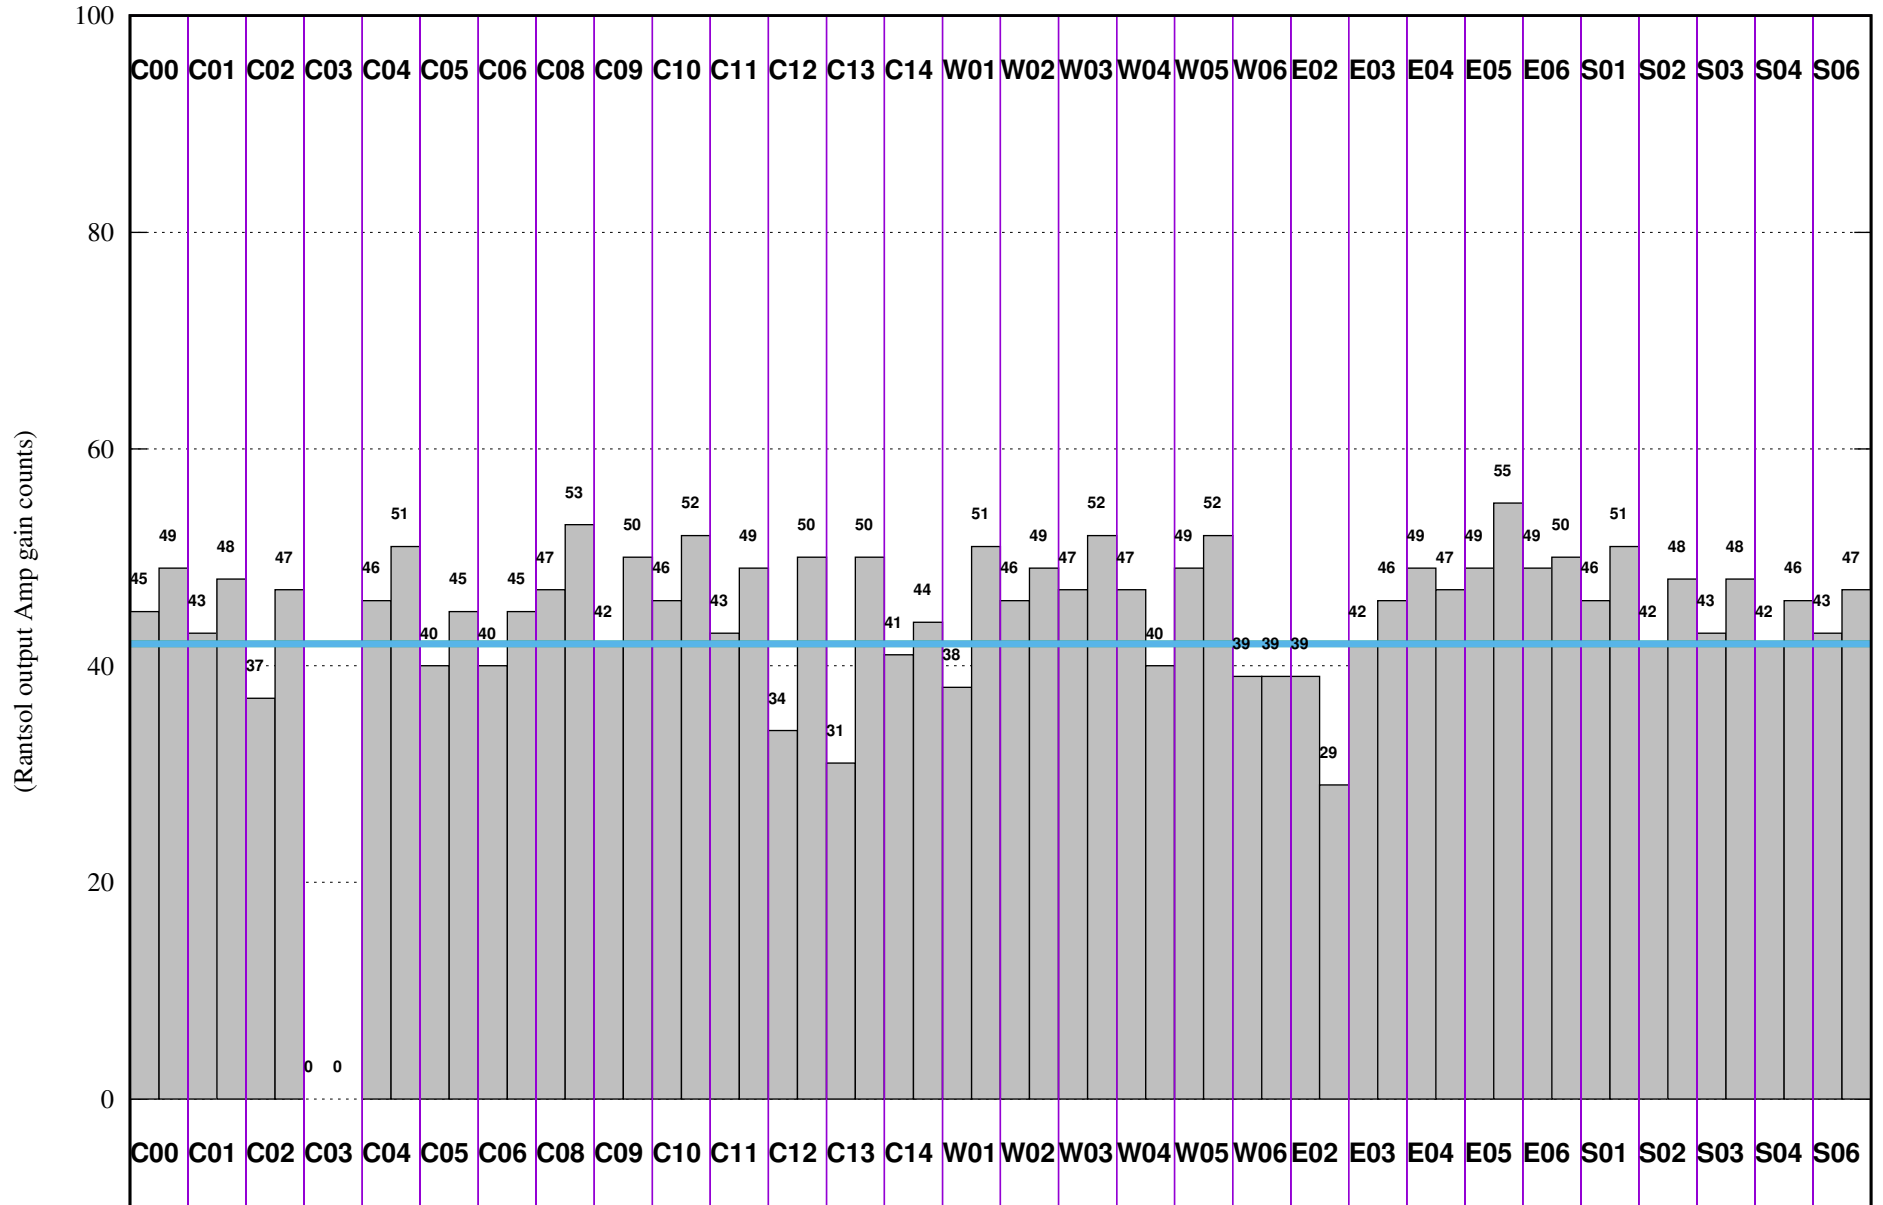

FRINGE STATUS (Rf:1414.583,1414.583 MHz., LO1:1345.000,1345.000 MHz., LO4/5:130.417,174.583 MHz.)

(File:/gsbifrddata1/14mar/39_64_14mar2021_gsb.lta, scan:0, chan:150, Src:3C286, Date:14Mar2021 05:16:32)