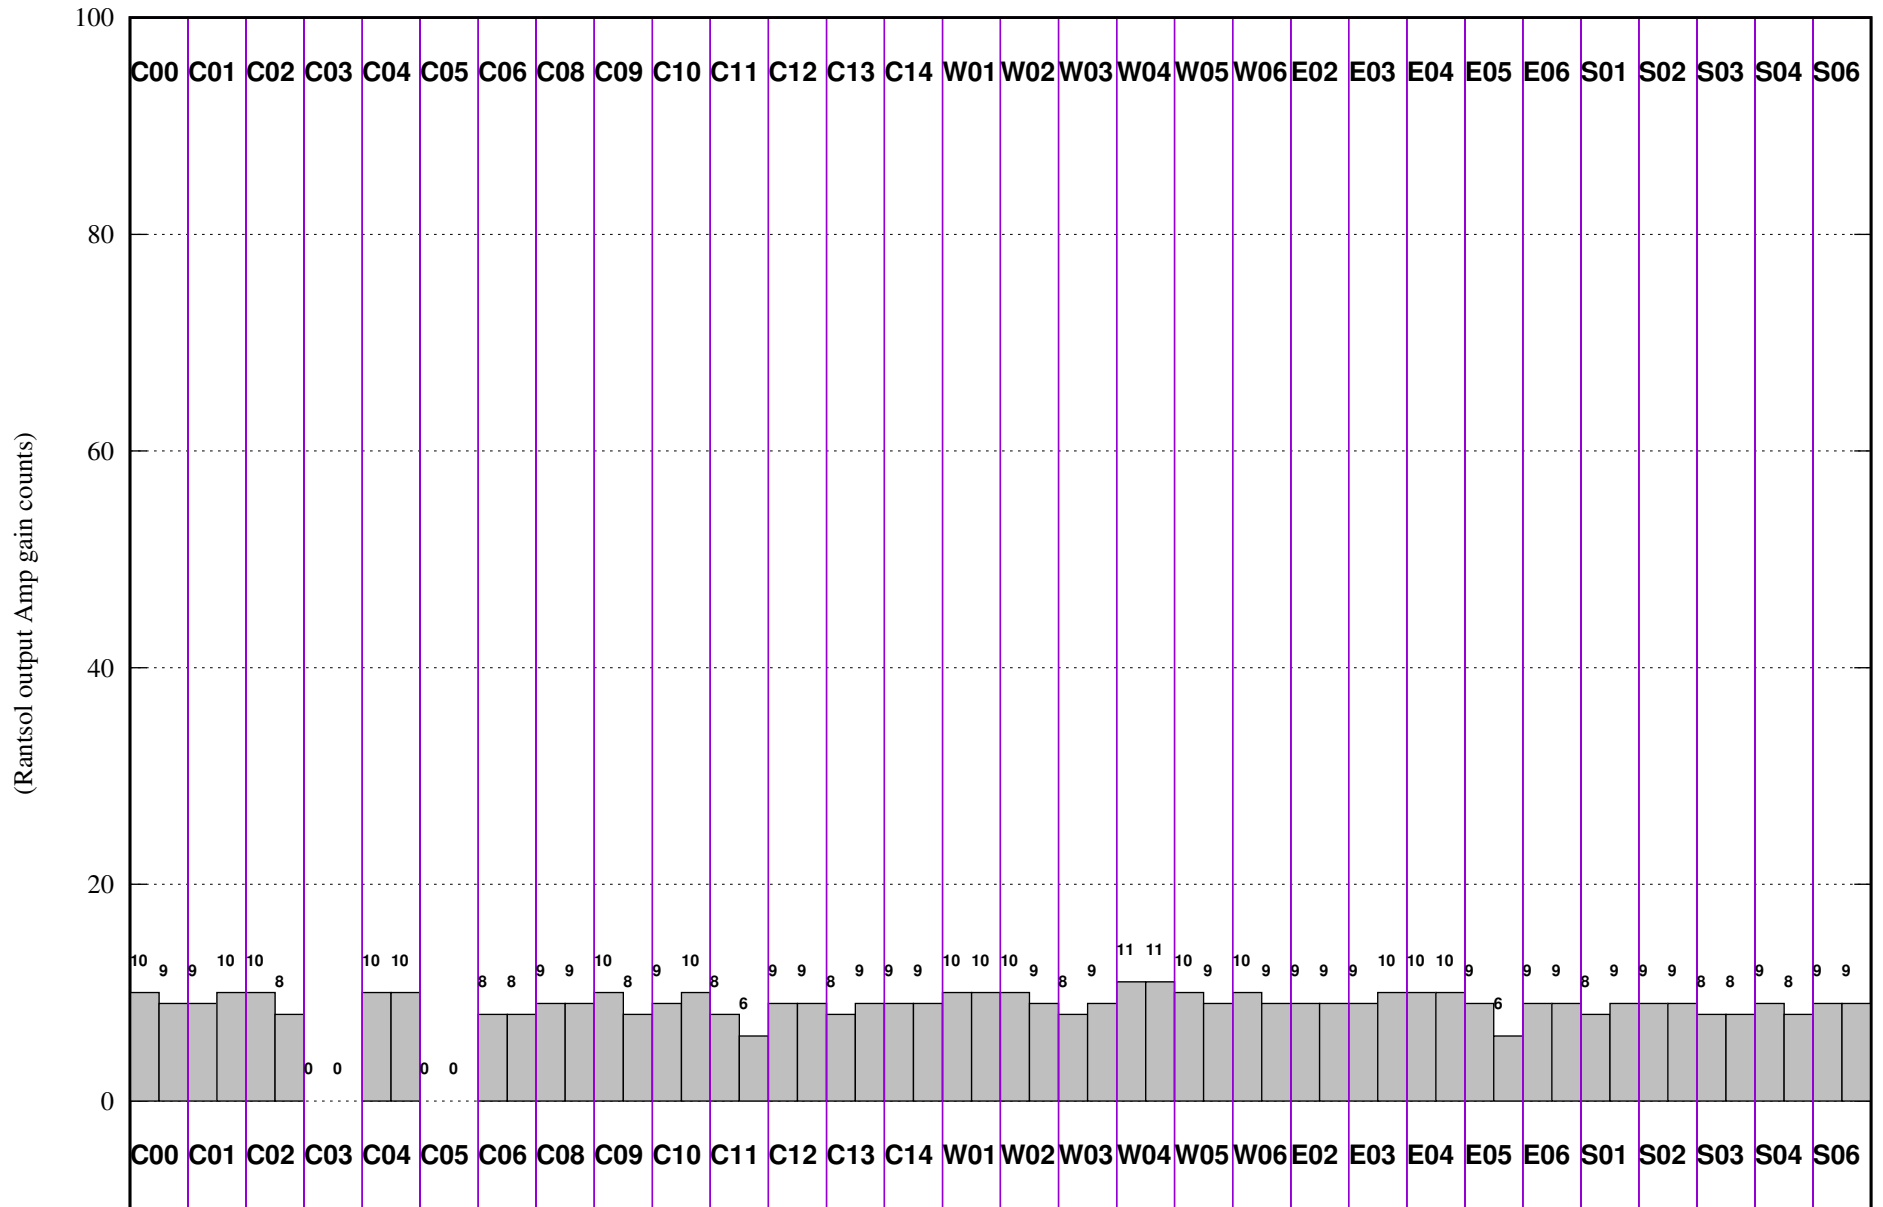

FRINGE STATUS (Rf:591.000,591.000 MHz., LO1:540.000,540.000 MHz., LO4/5:149.000,156.000 MHz.)

(File:/gsbifrddata1/14may/40_40_14may2021_gsb.lta, scan:1, chan:150, Src:1221+282, Date:14May2021 17:29:41)