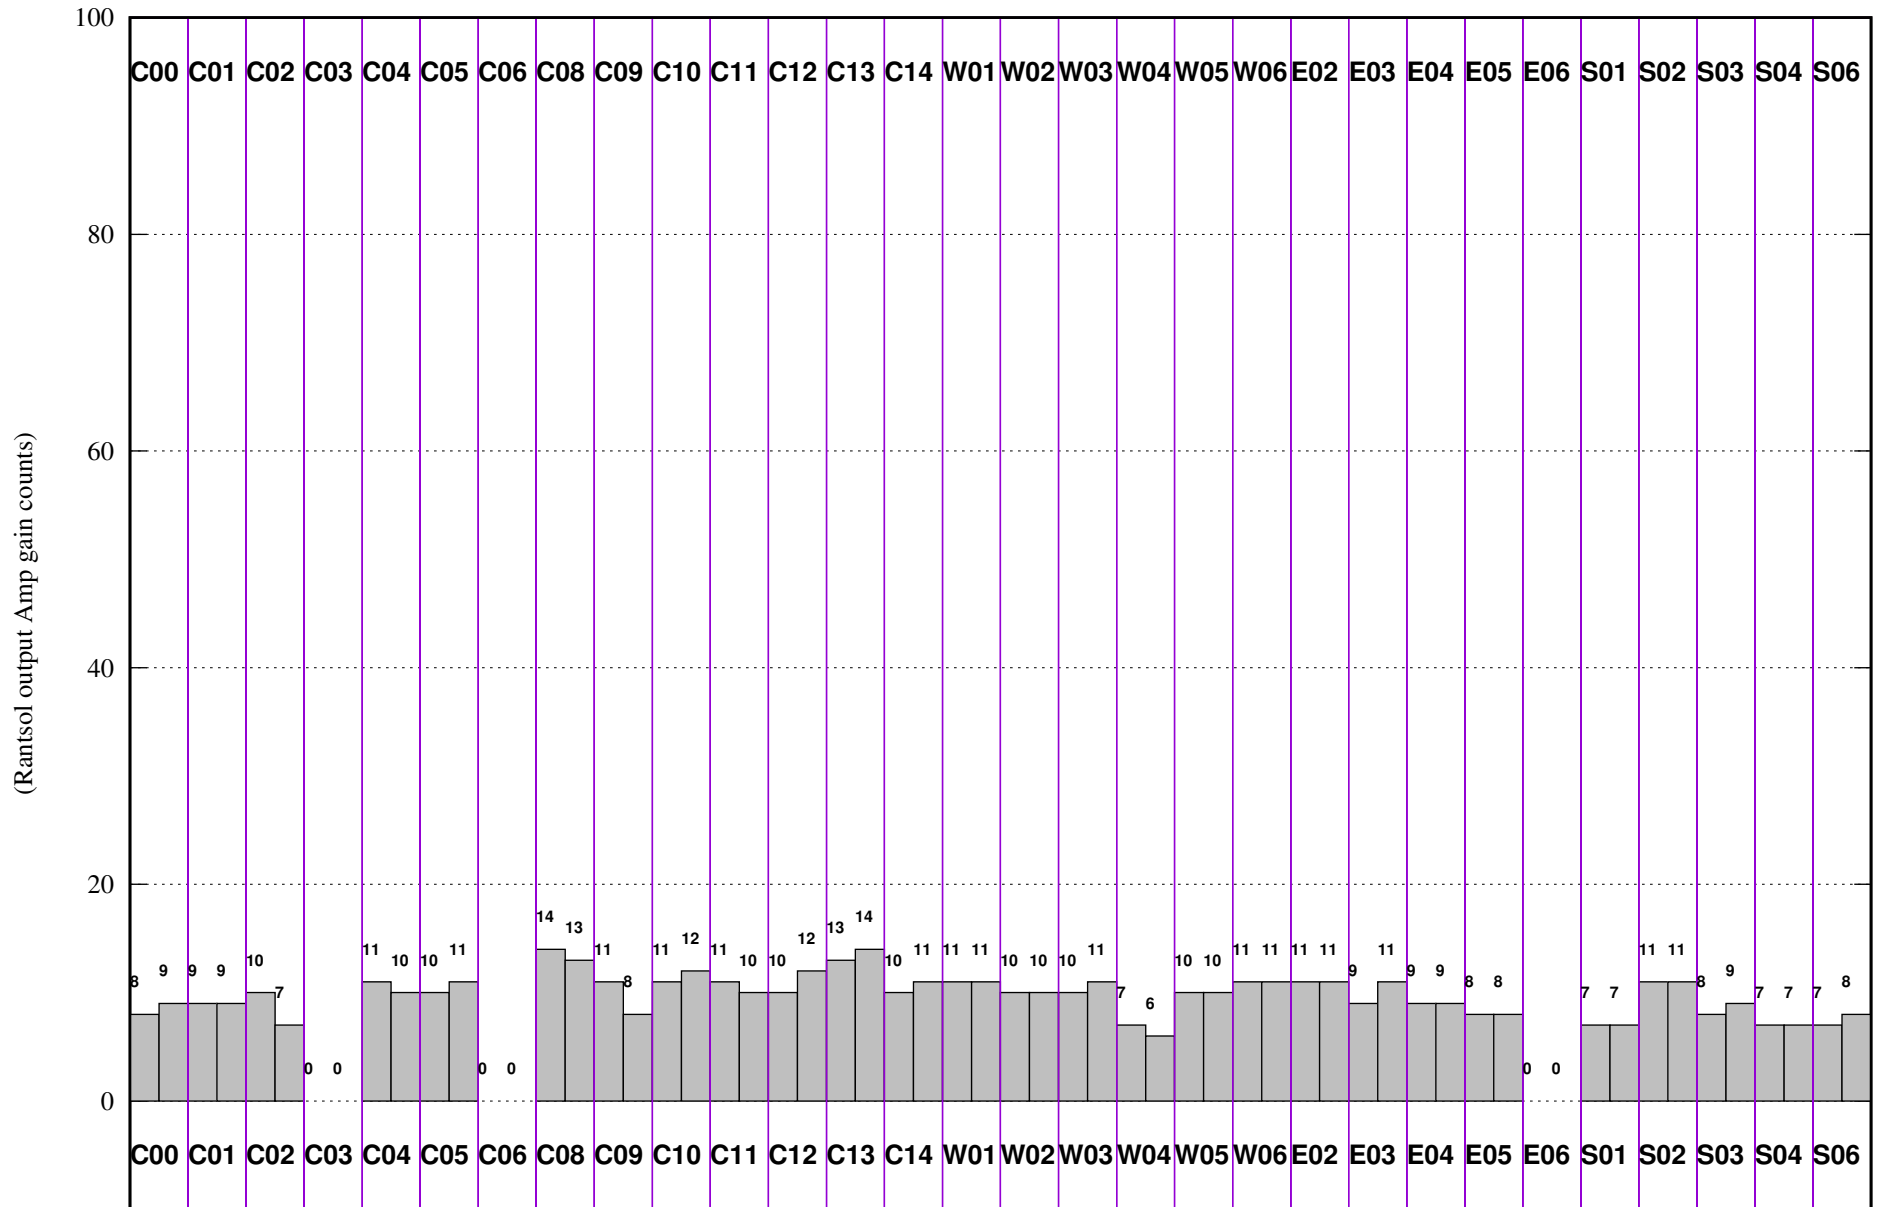

FRINGE STATUS (Rf:591.000,591.000 MHz., LO1:540.000,540.000 MHz., LO4/5:149.000,156.000 MHz.)

(File:/gsbifrddata1/15jan/pntg_and4_5jan2021.lta, scan:0, chan:150, Src:1459+716E0, Date:15Jan2021 12:06:15)