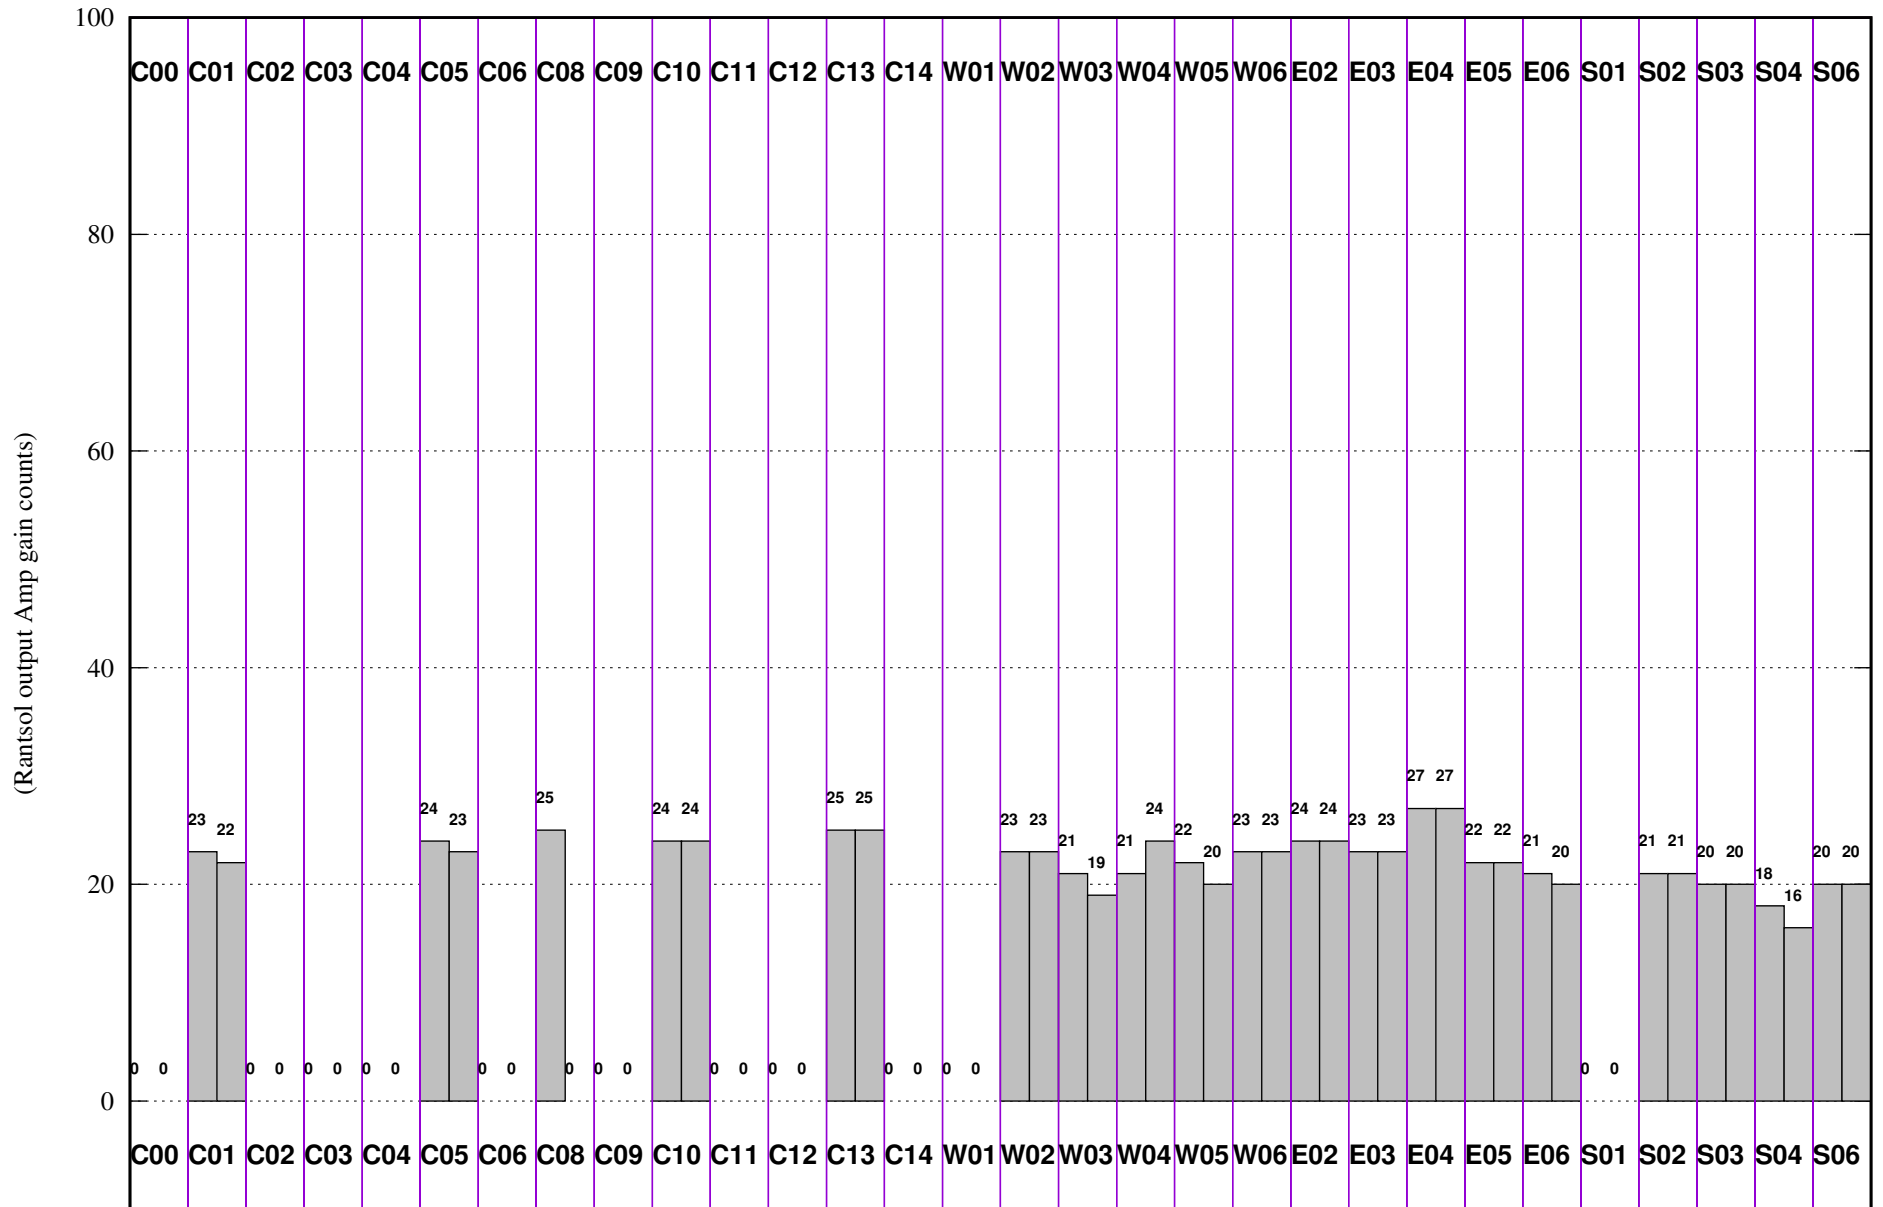

FRINGE STATUS (Rf:651.000,651.000 MHz., LO1:600.000,600.000 MHz., LO4/5:149.000,156.000 MHz.)

(File:/gsbifrddata1/16jan/39056_16jan2021_b_and4_sb.lta.1, scan:0, chan:150, Src:0902-142, Date:16Jan2021 05:49:57)