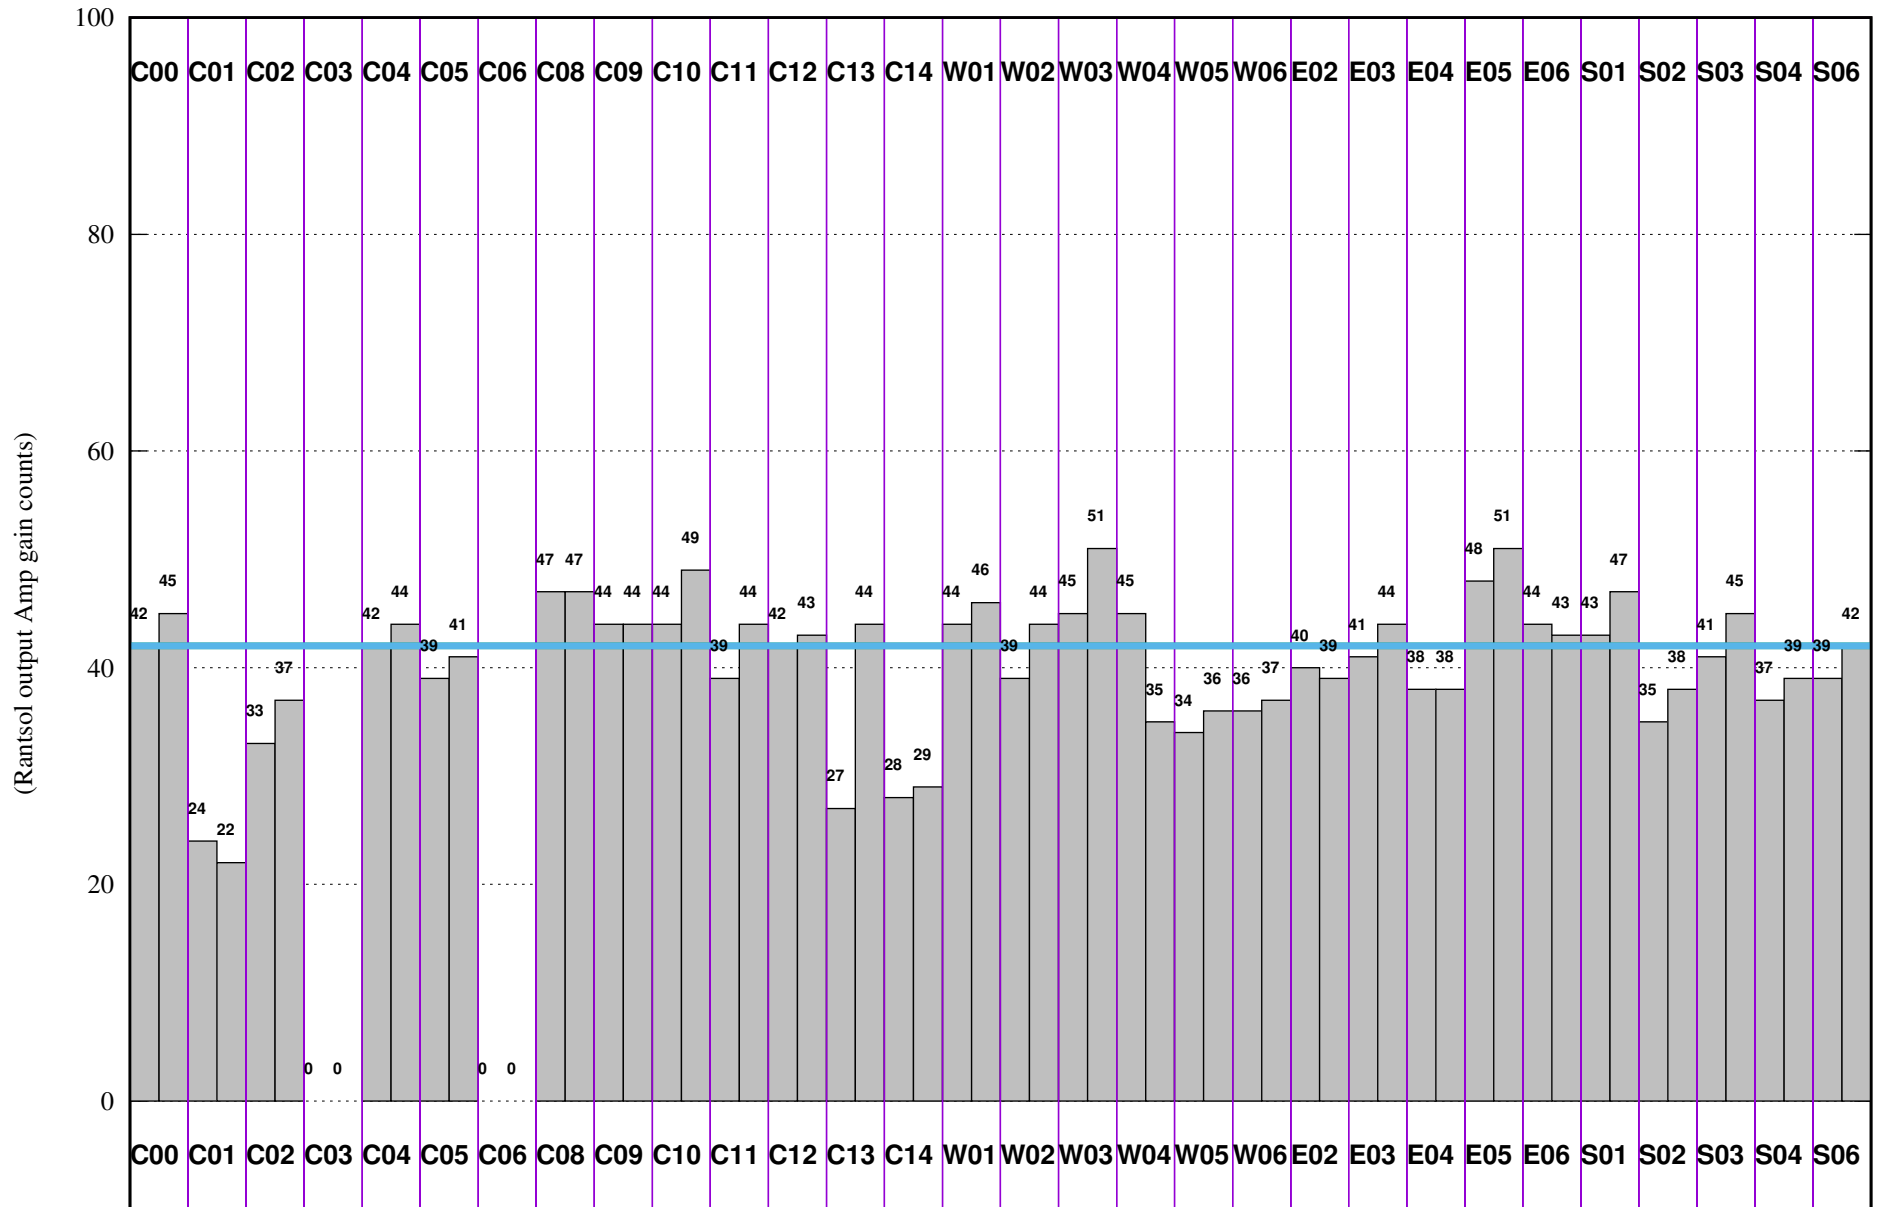

FRINGE STATUS (Rf:1385.117,1385.117 MHz., LO1:1315.000,1315.000 MHz., LO4/5:129.883,175.117 MHz.)

(File:/gsbifrddata/17jan/3903717jan2021_gsb.lta, scan:0, chan:150, Src:3C286, Date:17Jan2021 10:08:27)