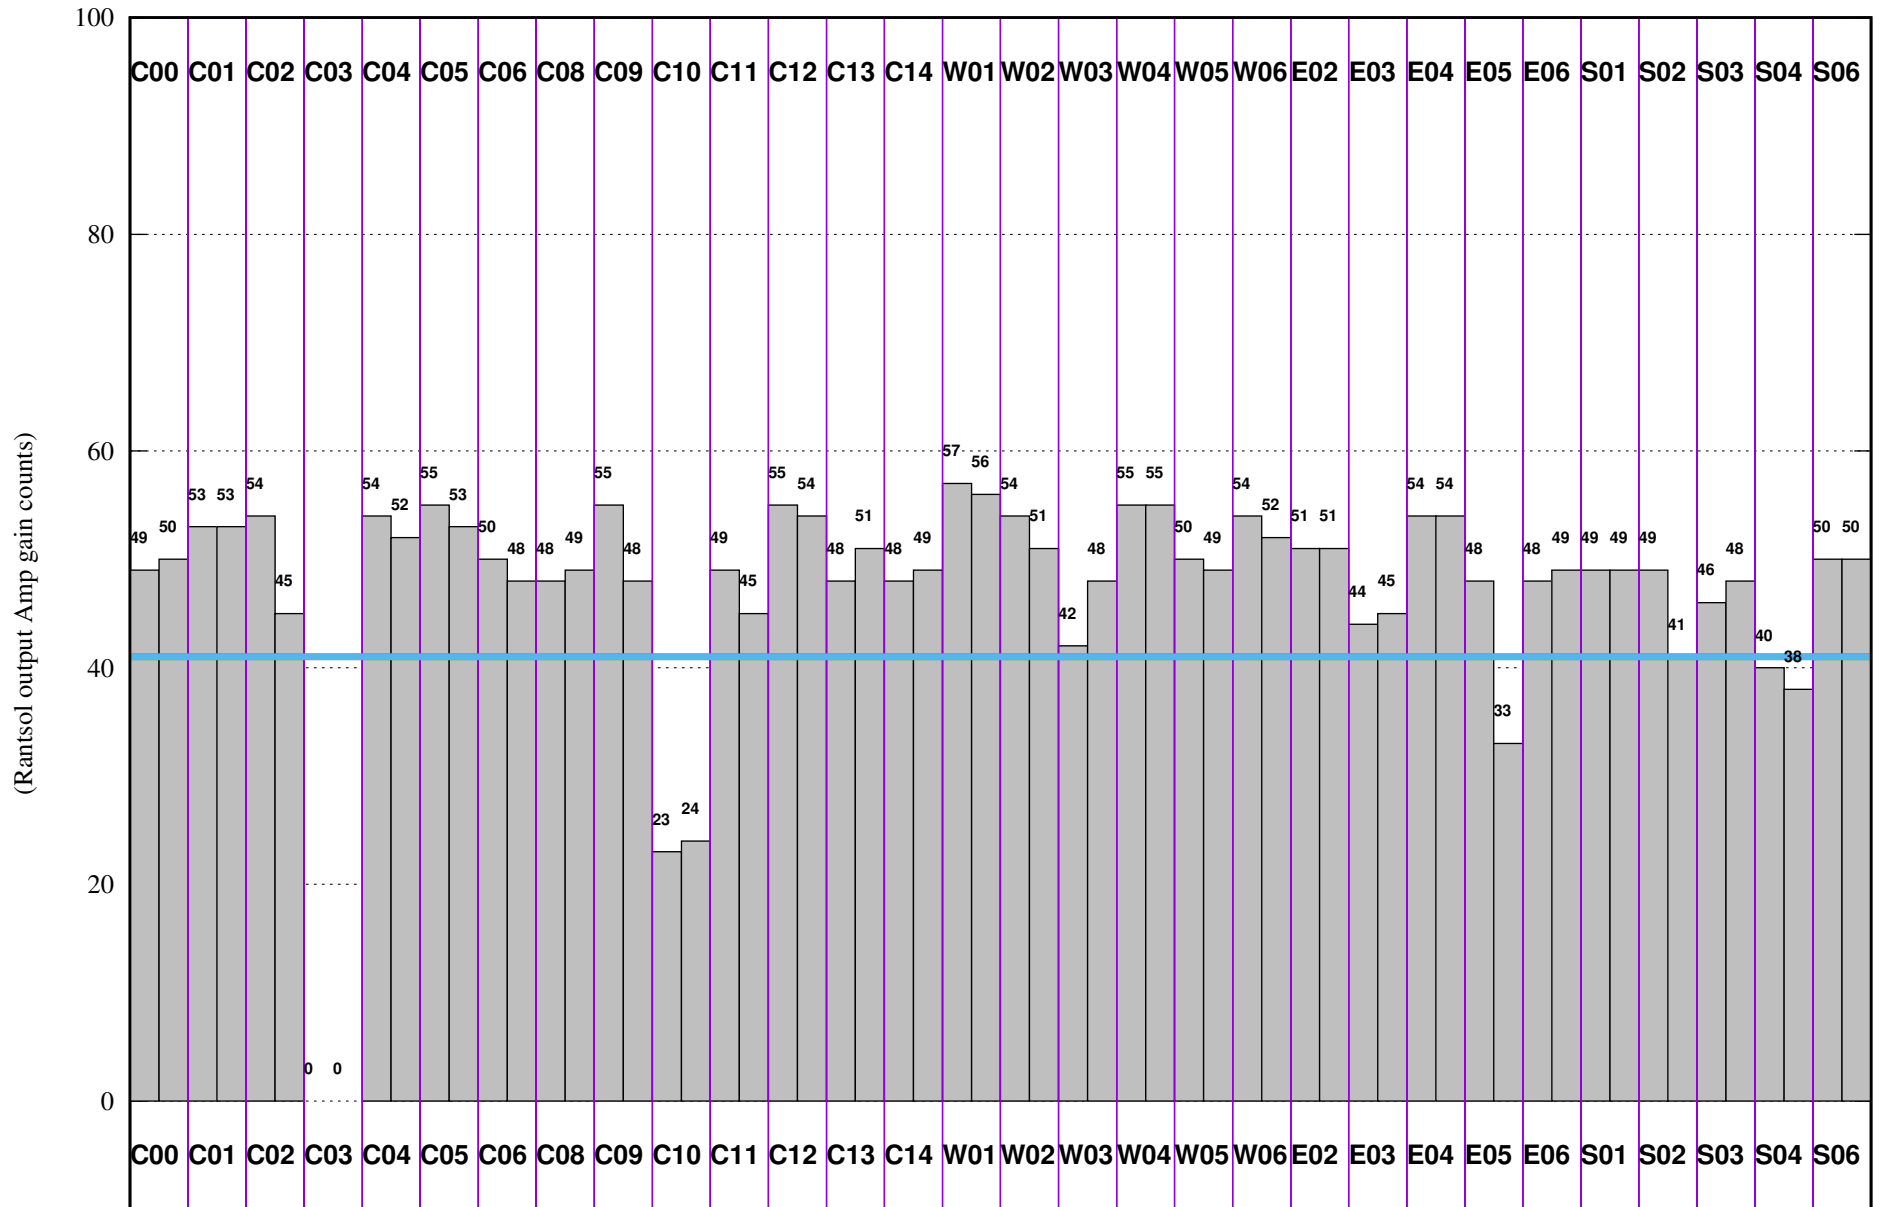

FRINGE STATUS (Rf:591.000,591.000 MHz., LO1:540.000,540.000 MHz., LO4/5:149.000,156.000 MHz.)

( File:/gsbifrddata1/17jun/40\_90\_17jun2021\_gsb.lta, scan:0, chan:150, Src:3C286, Date:17Jun2021 21:19:53)