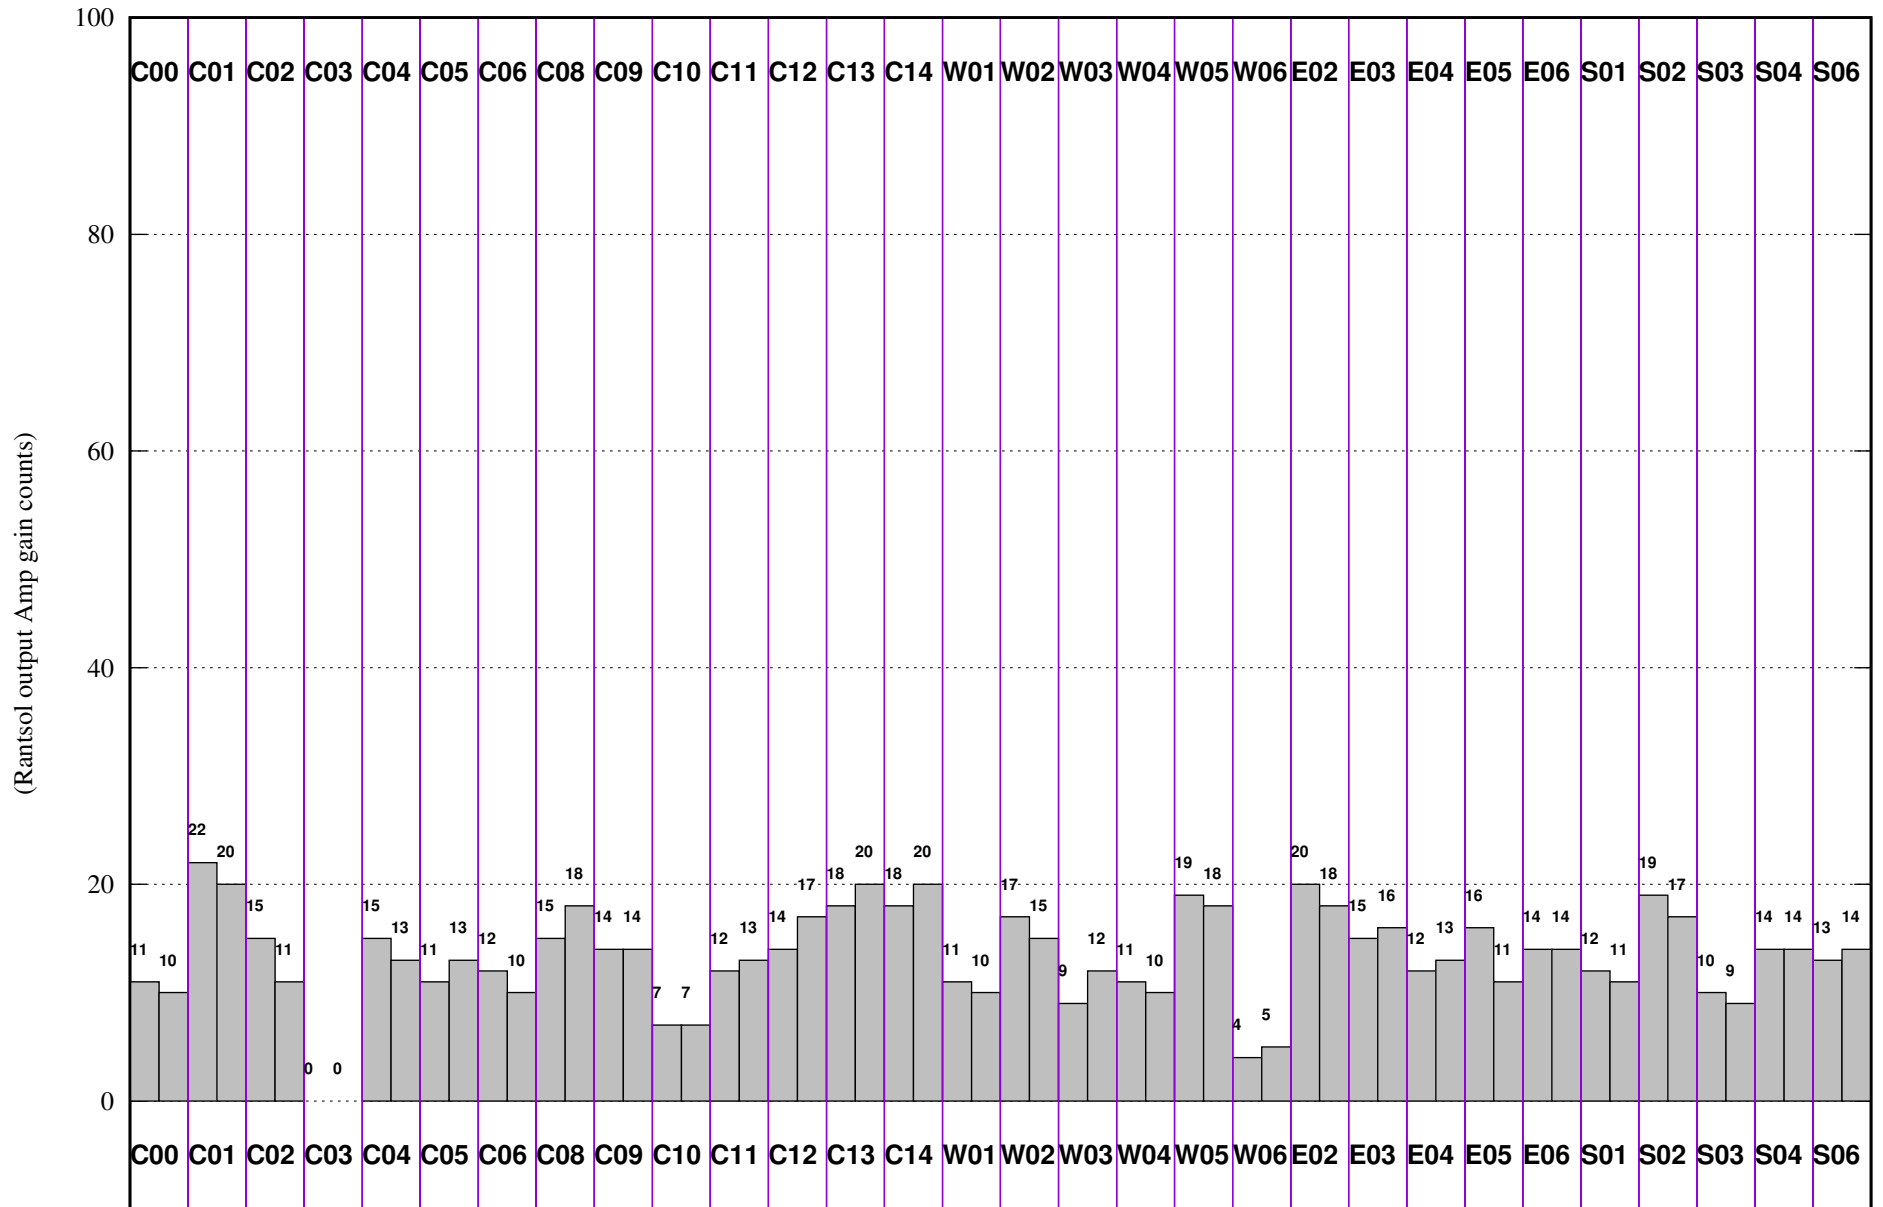

FRINGE STATUS (Rf:591.000,591.000 MHz., LO1:540.000,540.000 MHz., LO4/5:149.000,156.000 MHz.)

(File:/gsbifdata1/19jun/pntg_and4_19jun2021_sb.lta, scan:0, chan:150, Src:3C286E0, Date:19Jun2021 17:26:39)