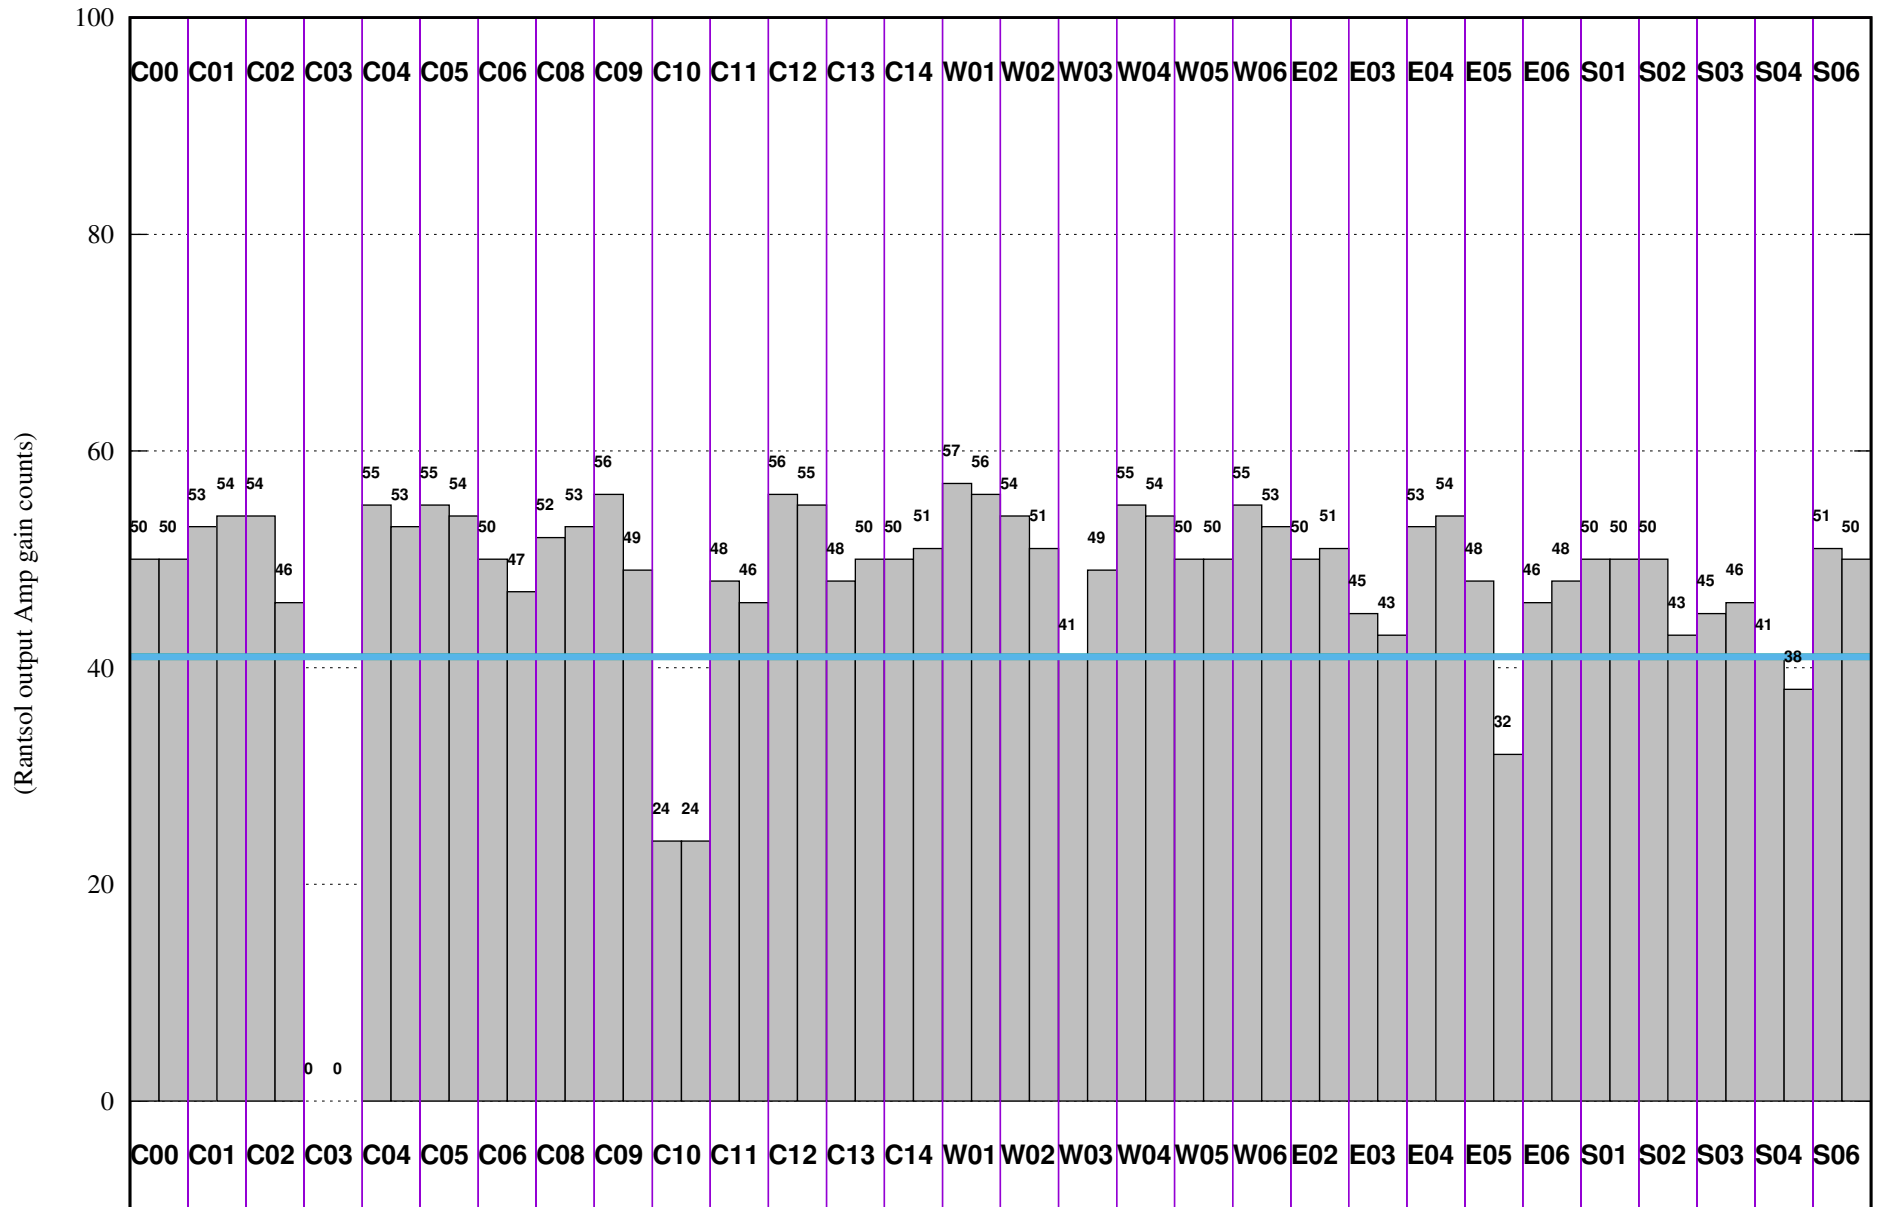

FRINGE STATUS (Rf:591.000,591.000 MHz., LO1:540.000,540.000 MHz., LO4/5:149.000,156.000 MHz.)

( File:/gsbifrddata1/19jun/40\_90\_19jun2021\_gsb.lta, scan:0, chan:150, Src:3C286, Date:19Jun2021 20:25:32)