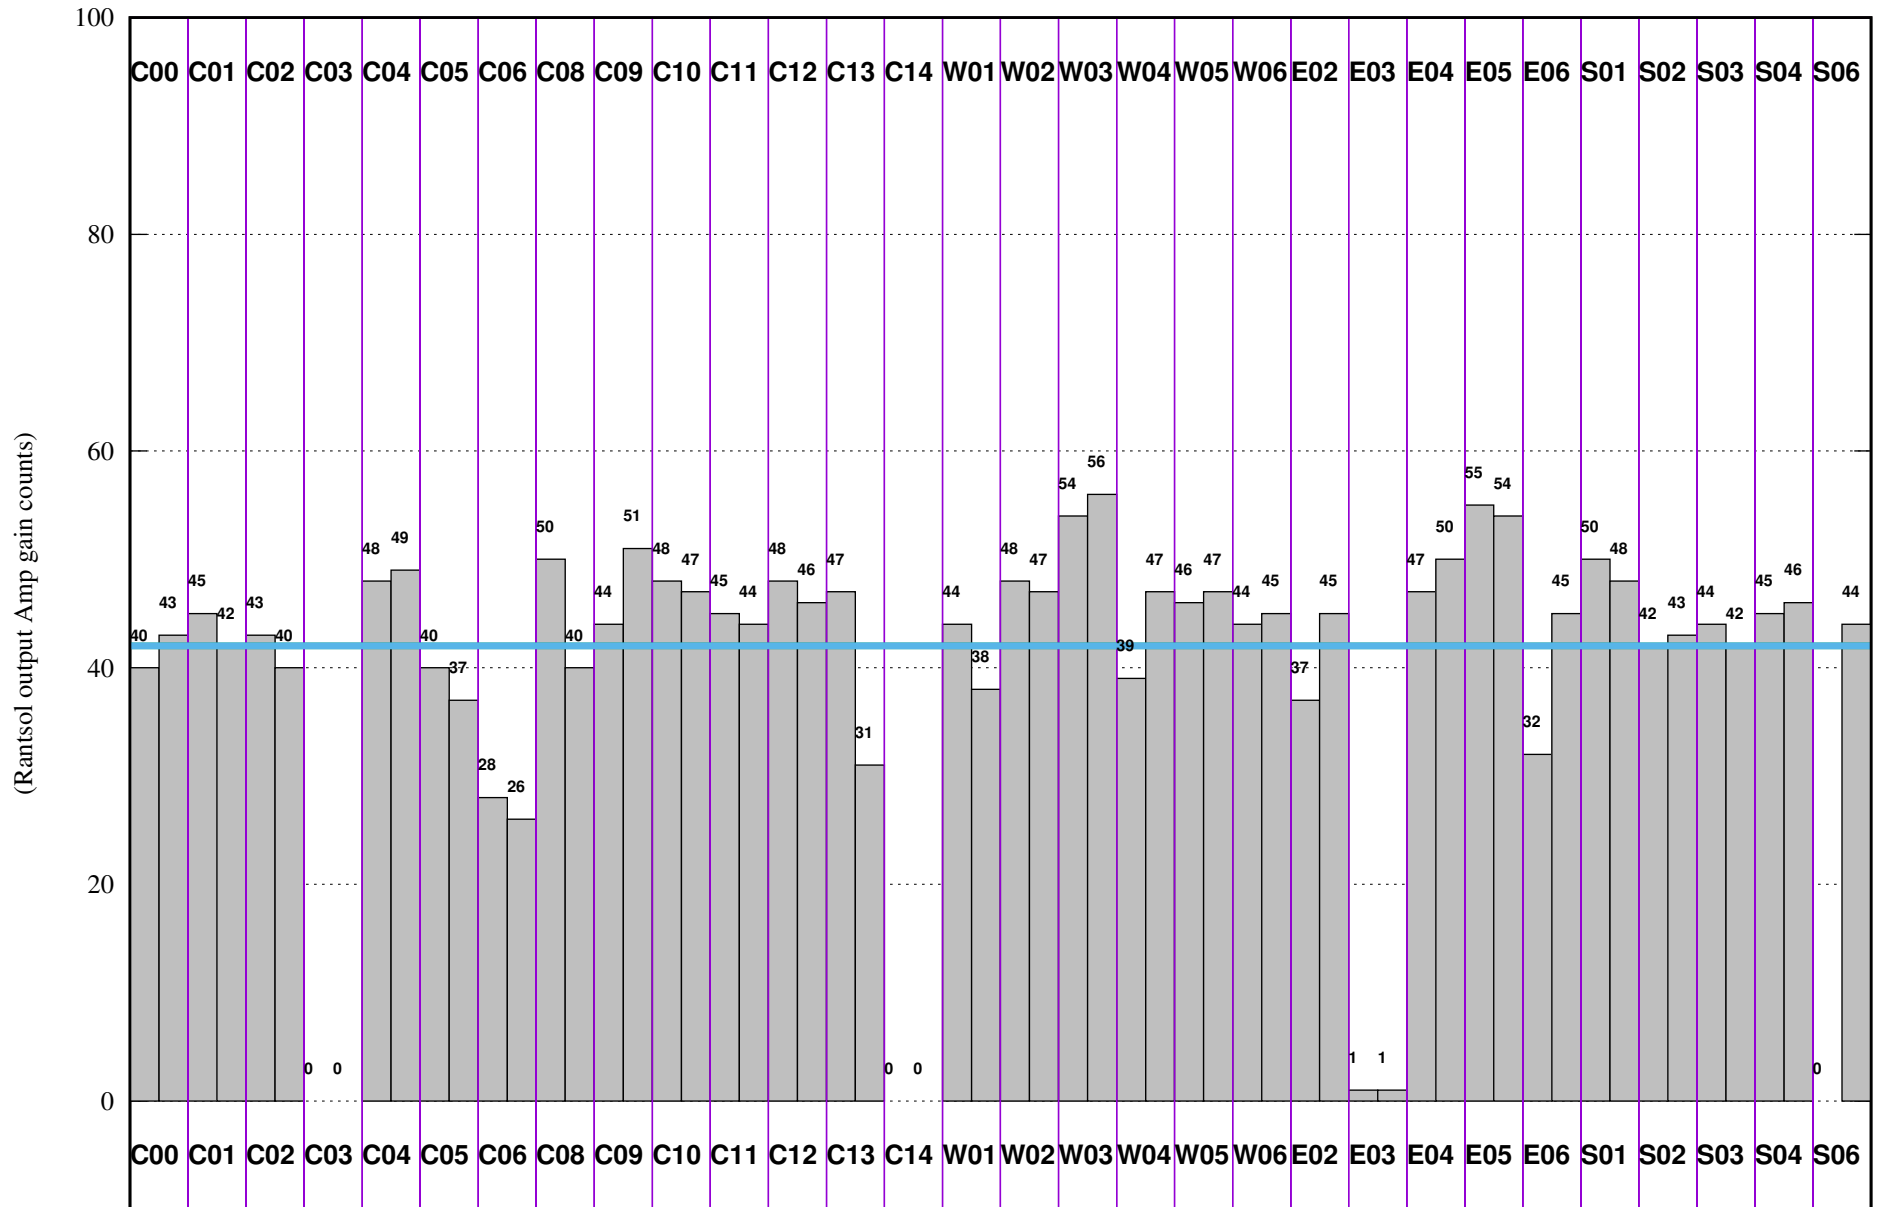

FRINGE STATUS (Rf:1399.000,1399.000 MHz., LO1:1450.000,1450.000 MHz., LO4/5:149.000,156.000 MHz.)

(File:/gsbifrddata1/19may/40_77_b_5_19may2021_g.sb.lta, scan:7, chan:100, Src:3C48, Date:19May2021 06:22:07)