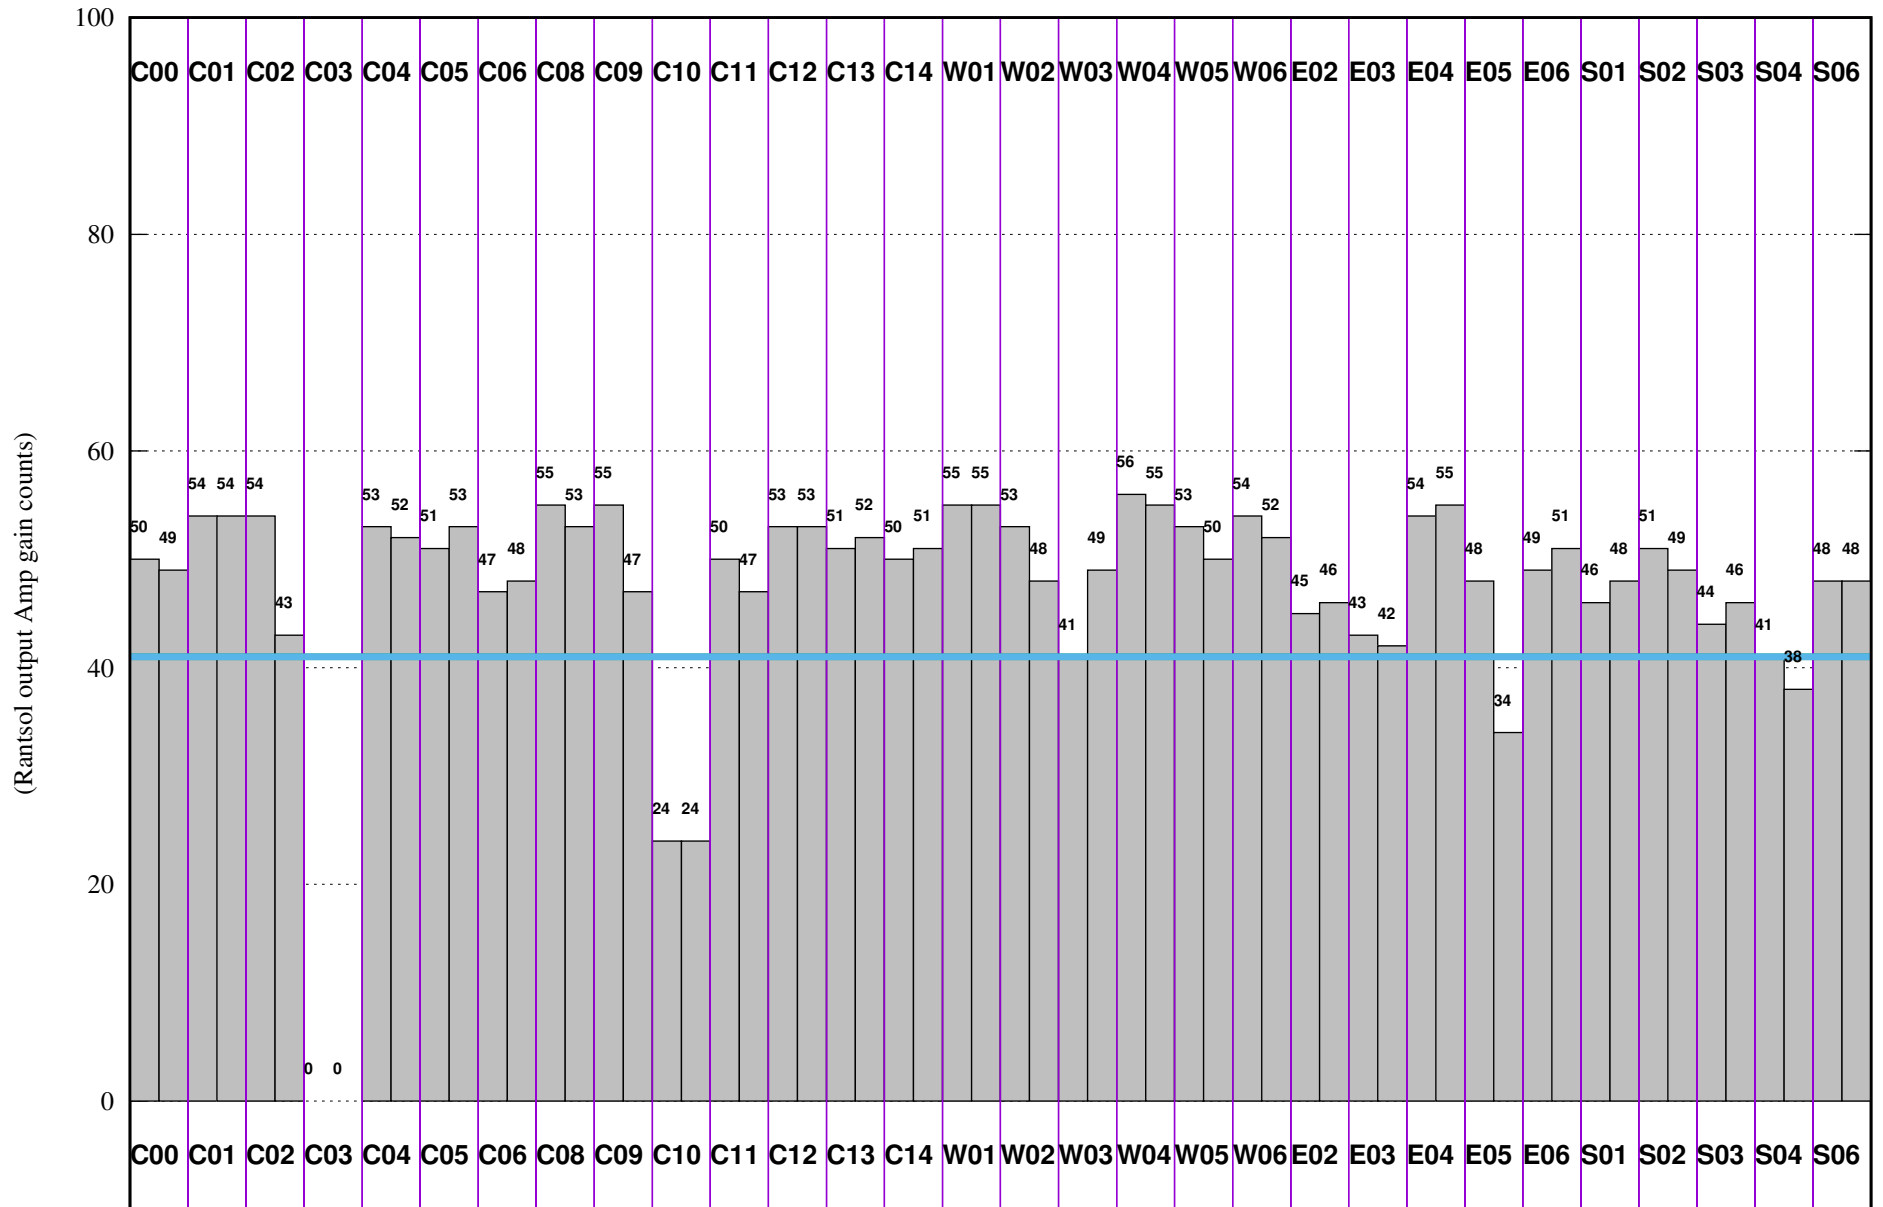

FRINGE STATUS (Rf:591.000,591.000 MHz., LO1:540.000,540.000 MHz., LO4/5:149.000,156.000 MHz.)

(File:/gsbifrddata1/19jun/tst2383_19jun2021_g.sb.lta, scan:0, chan:150, Src:3C48, Date:20Jun2021 04:25:41)