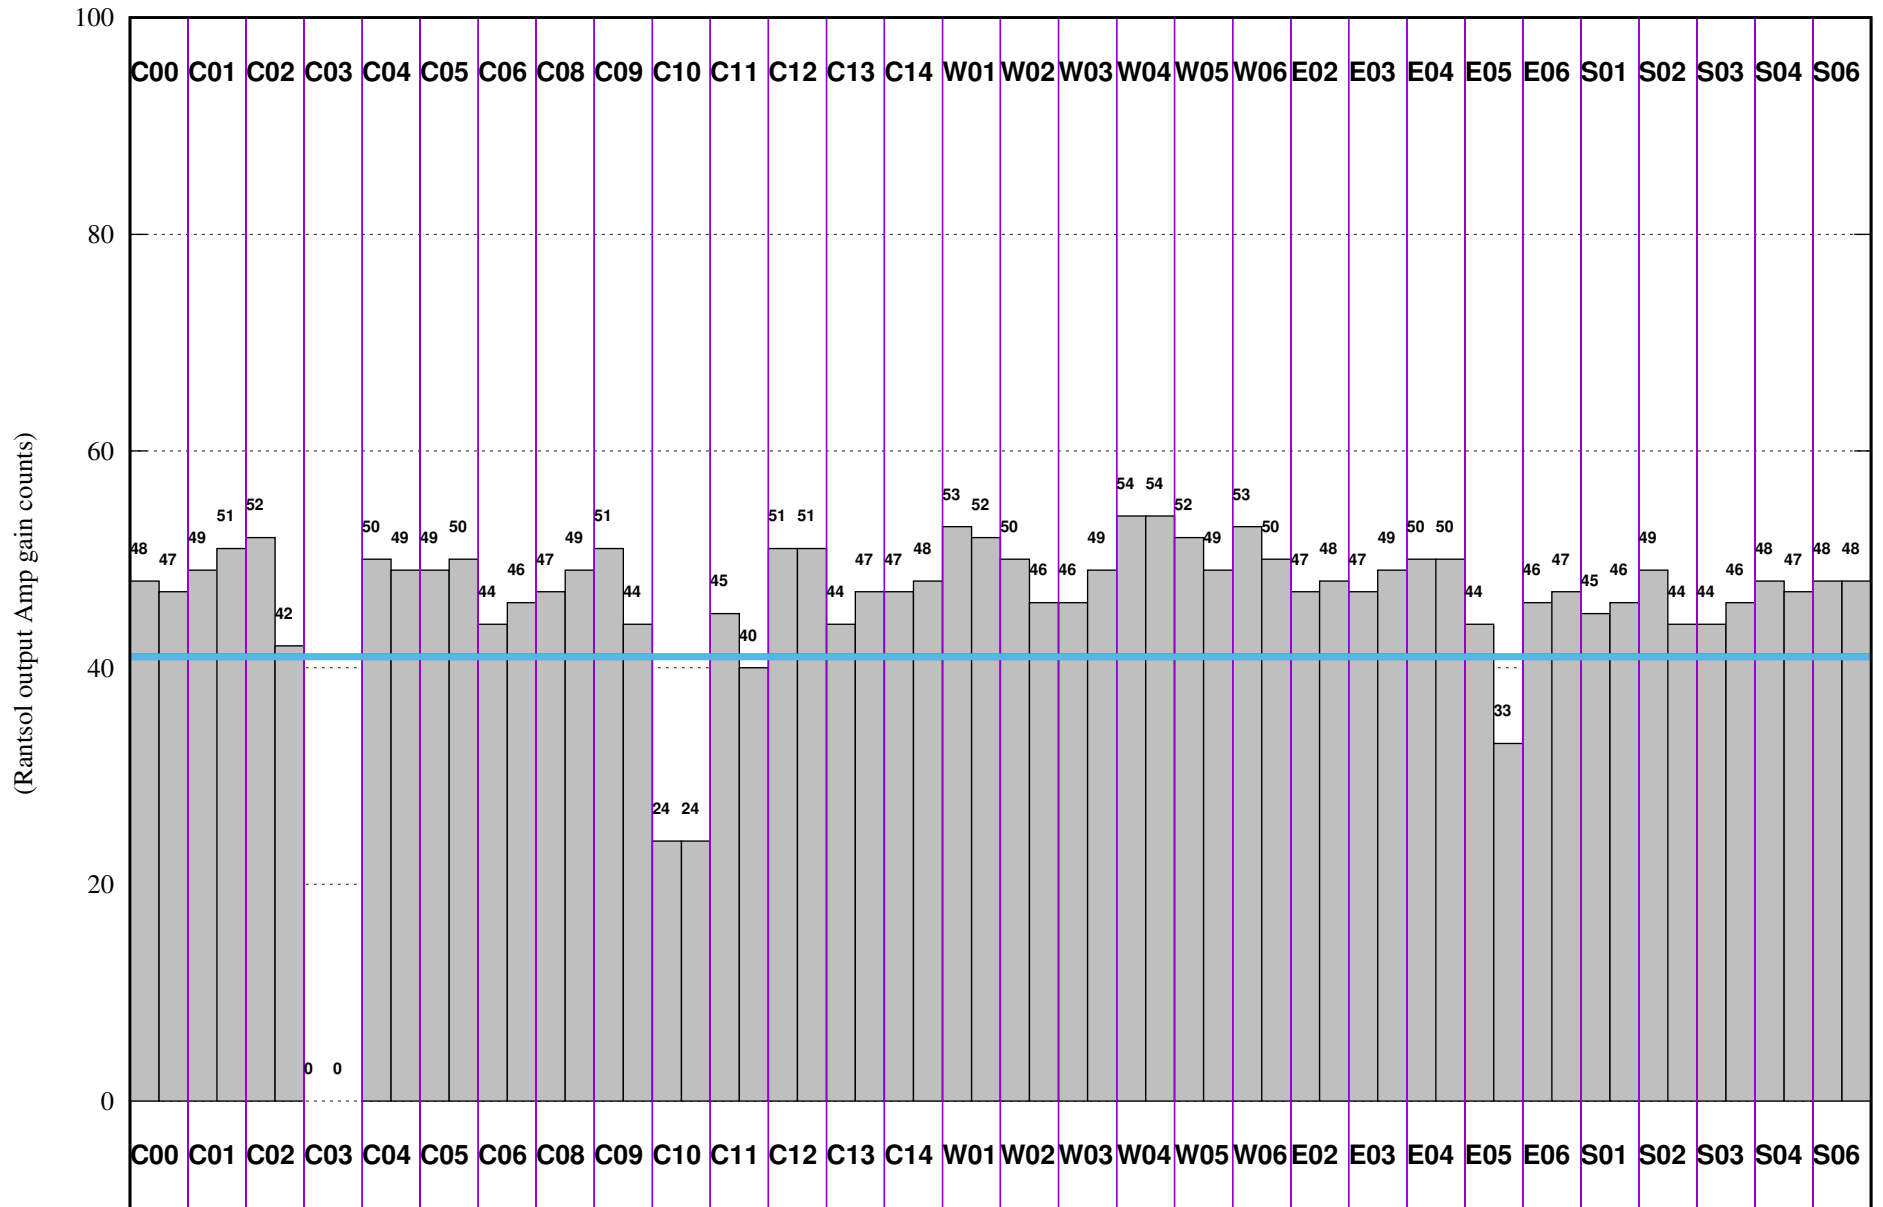

FRINGE STATUS (Rf:591.000,591.000 MHz., LO1:540.000,540.000 MHz., LO4/5:149.000,156.000 MHz.)

(File:/gsbifrddata1/20jun/40_89_20jun2021_gsb.lta, scan:0, chan:150, Src:3C147, Date:20Jun2021 16:16:11)