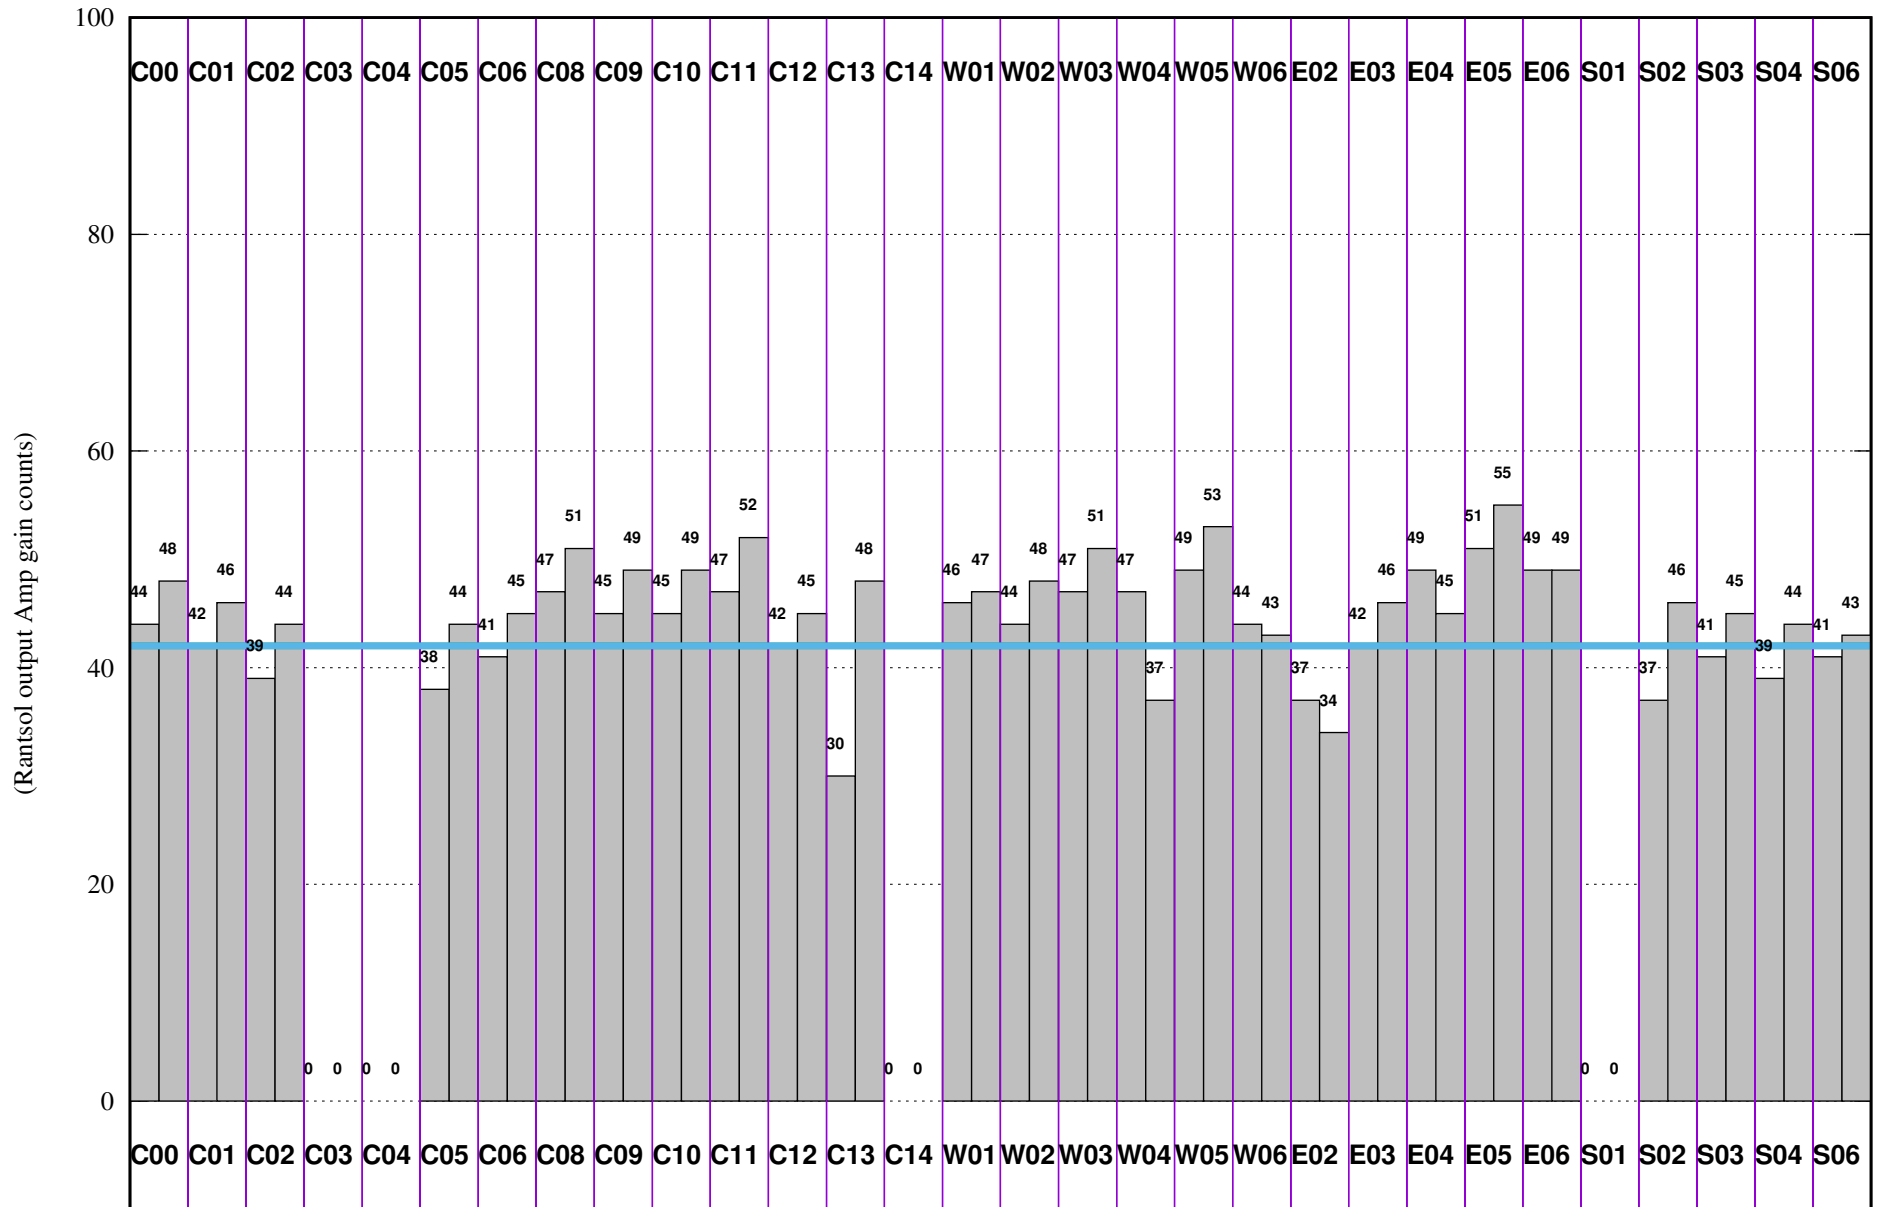

FRINGE STATUS (Rf:1414.583,1414.583 MHz., LO1:1345.000,1345.000 MHz., LO4/5:130.417,174.583 MHz.)

(File:/gsbifrddata/21jan/3906421jan21_gsb.lta, scan:0, chan:150, Src:3C286, Date:21Jan2021 02:05:41)