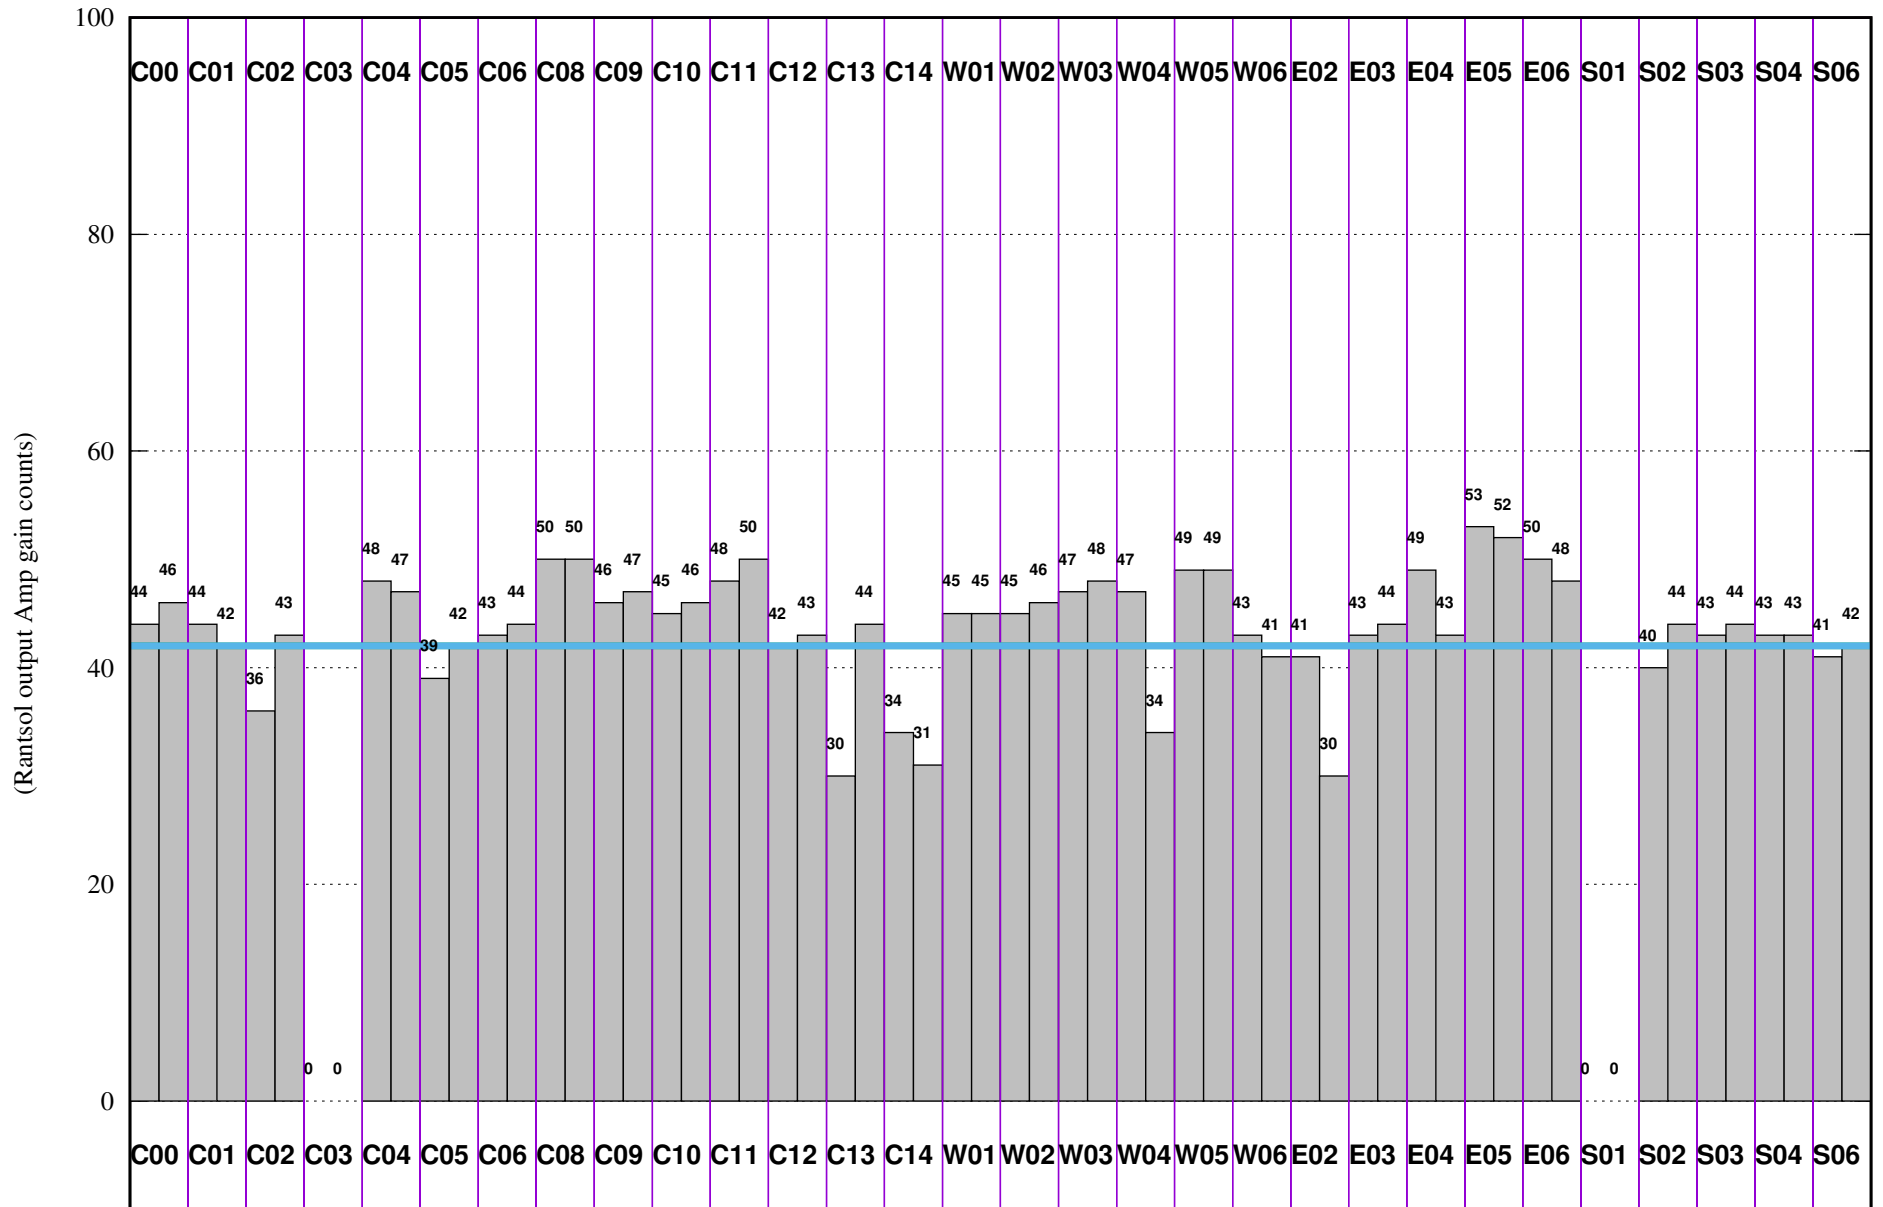

FRINGE STATUS (Rf:1400.283,1400.283 MHz., LO1:1330.000,1330.000 MHz., LO4/5:129.717,175.283 MHz.)

( File:/gsbifrddata1/21jan/3903721jan2021\_gsb.lta, scan:0, chan:150, Src:3C147, Date:21Jan2021 18:45:58)