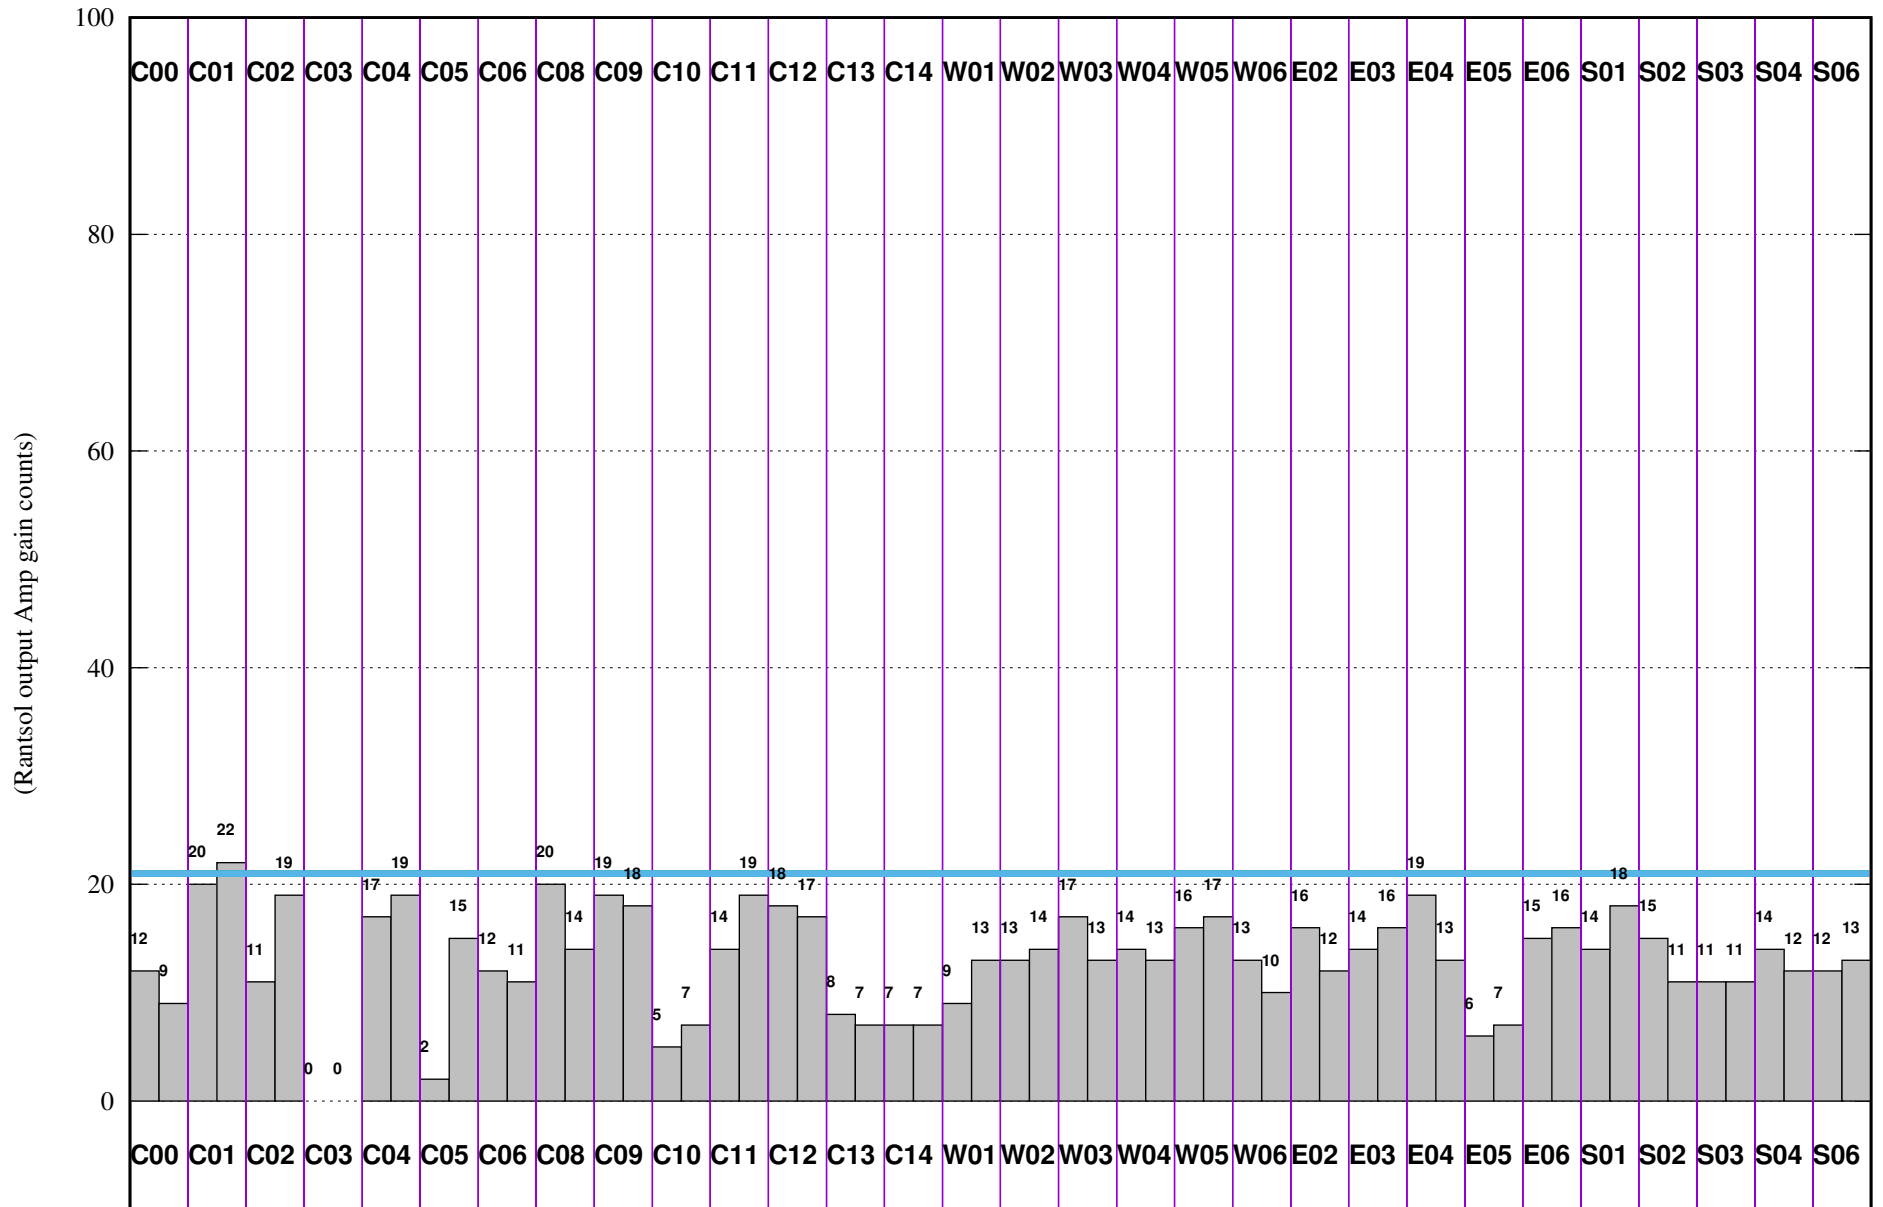

FRINGE STATUS (Rf:166.000,166.000 MHz., LO1:228.000,228.000 MHz., LO4/5:138.000,167.000 MHz.)

(File:/gsbifrddata1/21jun/test₂1jun21.lta, scan:0, chan:150, Src:3C147, Date:21Jun2021 08:22:55)