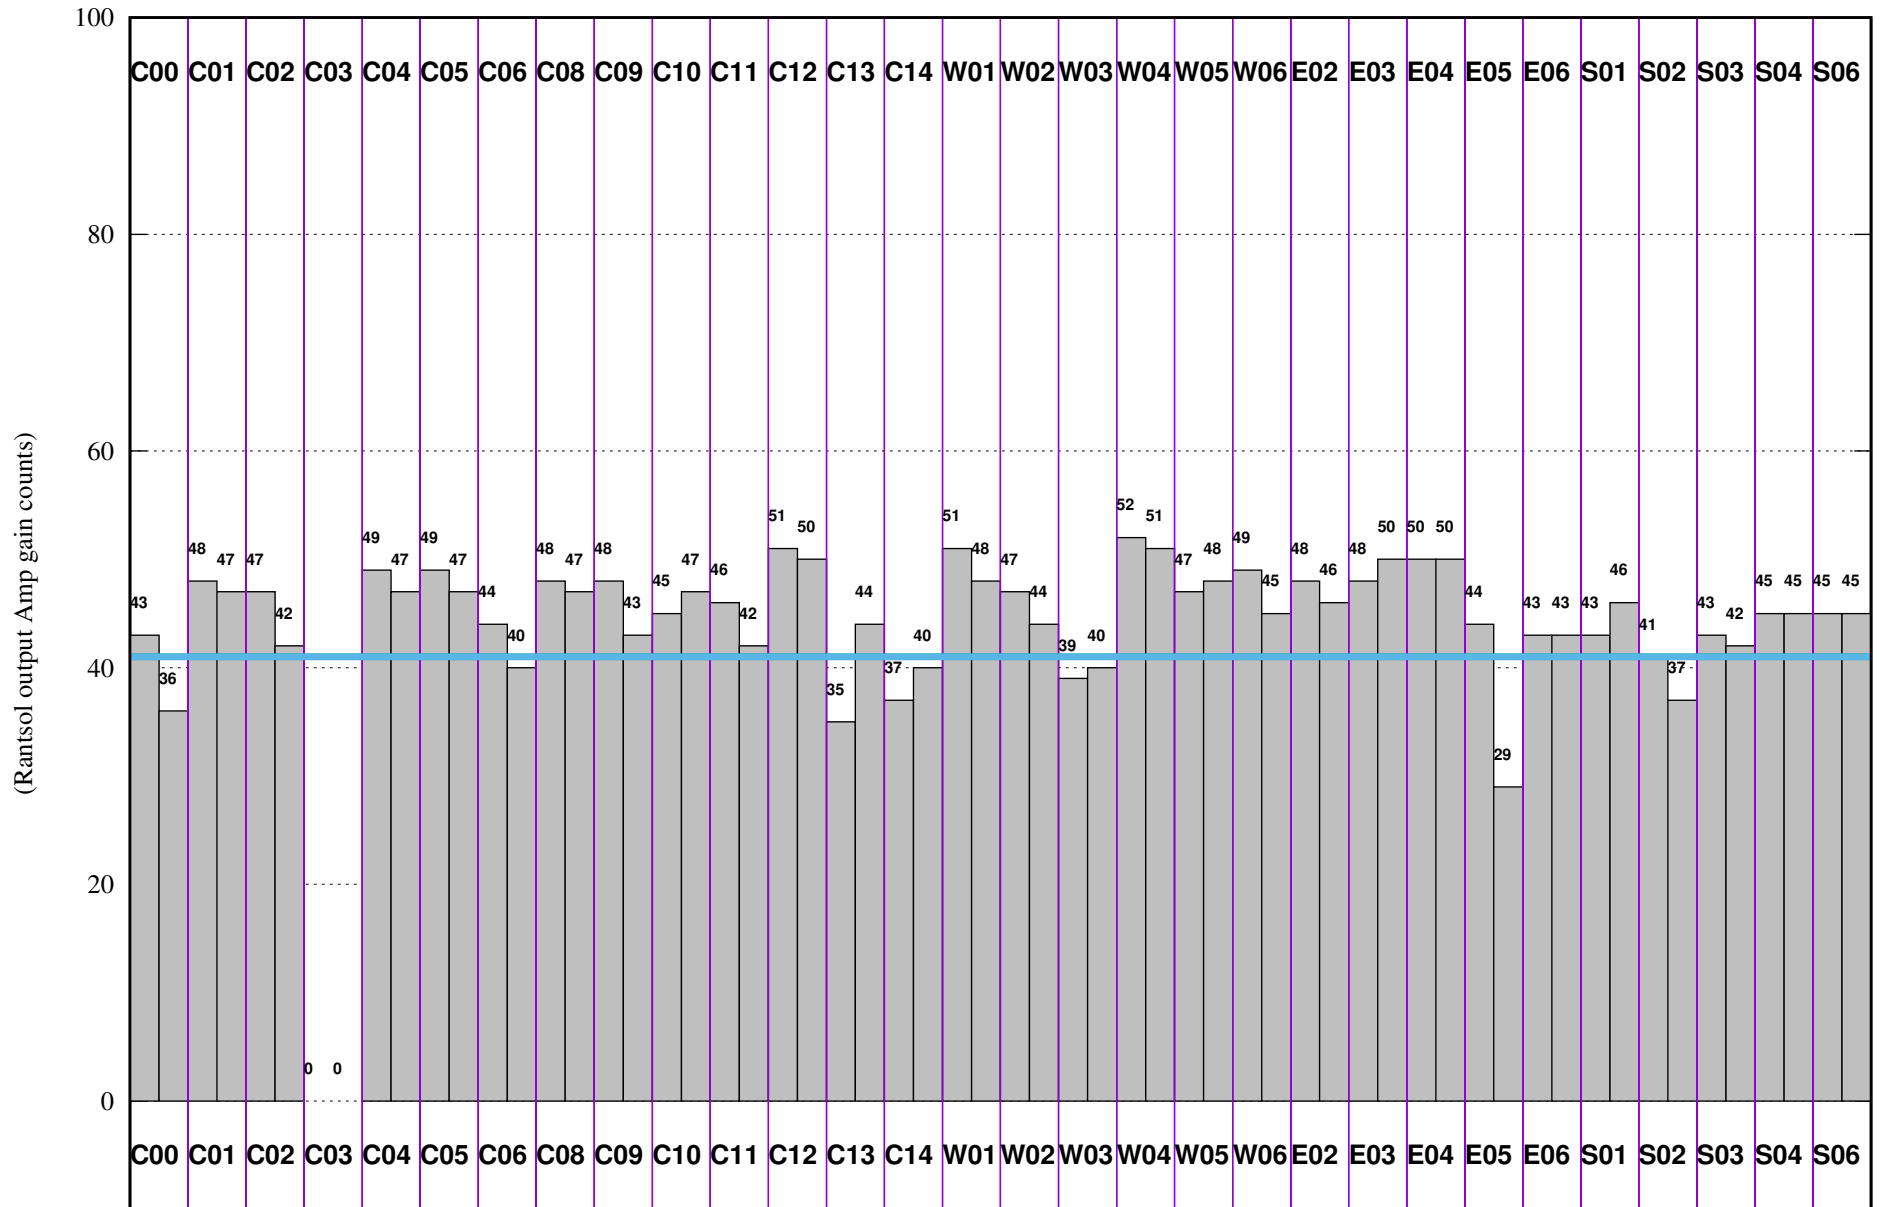

FRINGE STATUS (Rf:591.000,591.000 MHz., LO1:540.000,540.000 MHz., LO4/5:149.000,156.000 MHz.)

(File:/gsbifrddata1/21jun/40_091_21jun2021_gsb.lta, scan:0, chan:150, Src:3C147, Date:21Jun2021 16:14:30)